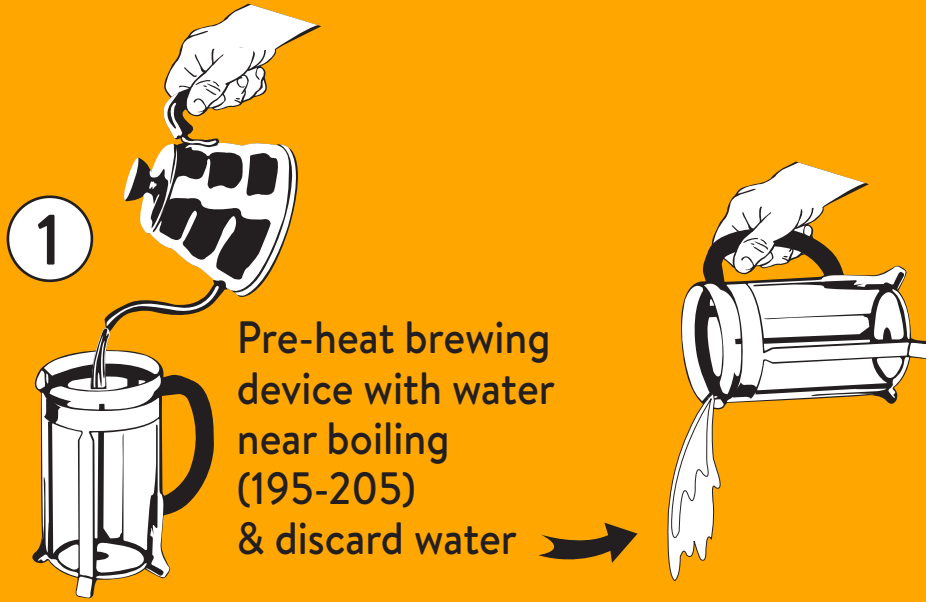

Brew Coffee at Home - French Press

Colectivo
COFFEE

	Dose (in grams)	Dose (TBSP)	Amount of water
4 Cup Press	30g	3 TBSP	500g/ml (.5L, 16oz)
8 Cup Press	60g	6 TBSP	1000g/ml (1L, 32oz)
12 Cup Press	90g	9 TBSP	1500g/ml (1.5L, 48oz)