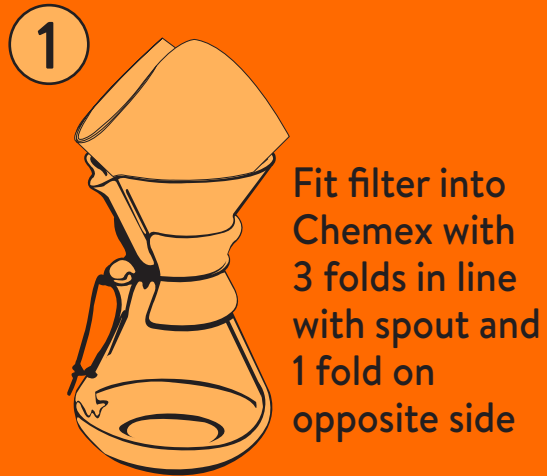

Pour Over at Home - Chemex

Colectivo
COFFEE

	Dose (in grams)	Dose (in TBSP)	Amount of water
8 Cup Chemex	60g	6 TBSP	1000g/ml (1L)