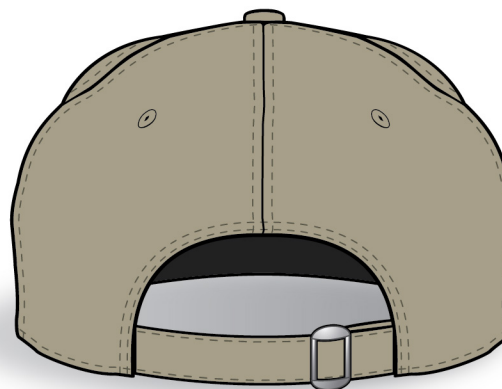

ETCHED FAUX LEATHER PATCH

DESCRIPTION

- MEN'S
- GWT-111 KHAKI