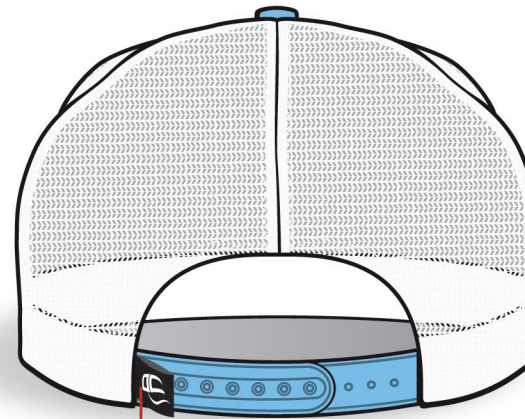

SUBLIMATED
SCOUT PATCH

WOVEN LOOP LABEL

GET MORE GREAT DESIGN IDEAS AT
DESIGN.OUTDOORCAP.COM

DESCRIPTION

- MBW-800SB
- PREMIUM TWILL FRONT
- MESH BACK
- SLIGHT PRE-CURVED VISOR
- SNAP CLOSURE