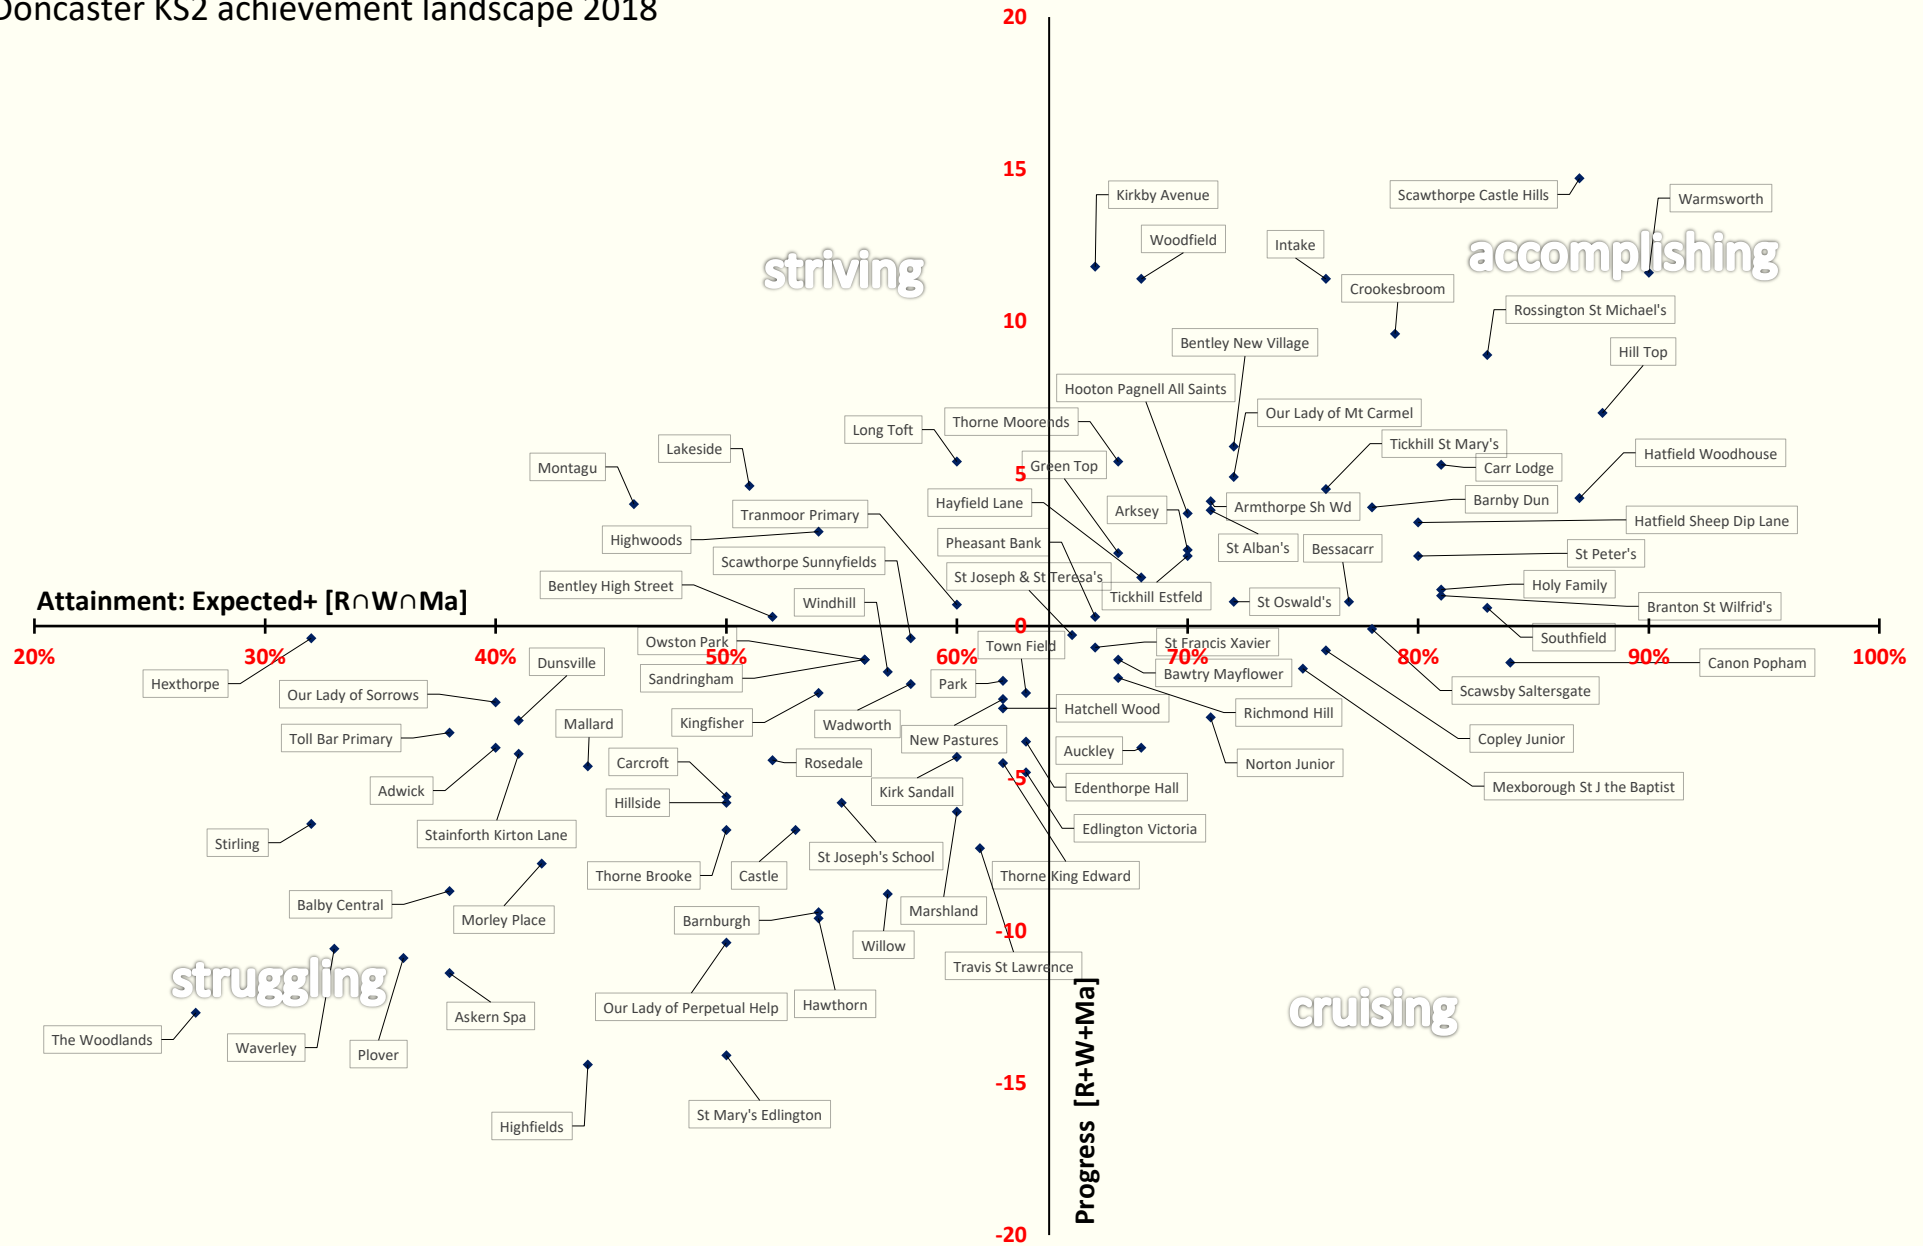

The horizontal axis refers to “attainment” and, since 2016, uses the published figure of the proportion of pupils attaining at least the expected standard in all three of *Reading Writing* and *Mathematics*.

The vertical axis refers to “progress” and, since 2016, uses the sum of the progress measures in each of *Reading, Writing* and *Mathematics*.

The labels in each of the chart quadrants are no more than indicators: Higher-than-average attainment with higher-than-average progress is indicated as *accomplishing*; Lower-than-average attainment with higher-than-average progress is indicated as *striving*; Lower-than-average-progress with higher-than-average attainment is indicated as *cruising*; Lower-than-average attainment with lower-than-average progress is indicated as *struggling*. Clearly, those clustered around the centre are close to the national average.

The final picture shows the achievement landscape of all local authorities across the country with, for the first time, all local authorities labelled.

If any reader would like a bespoke local authority area achievement landscape picture, then get in touch.

The Key Stage 4 pictures, based on the provisional national data, are already published on this site.

January 2019

Doncaster KS2 achievement landscape 2018

Hull KS2 achievement landscape 2018

East Riding KS2 achievement landscape 2018