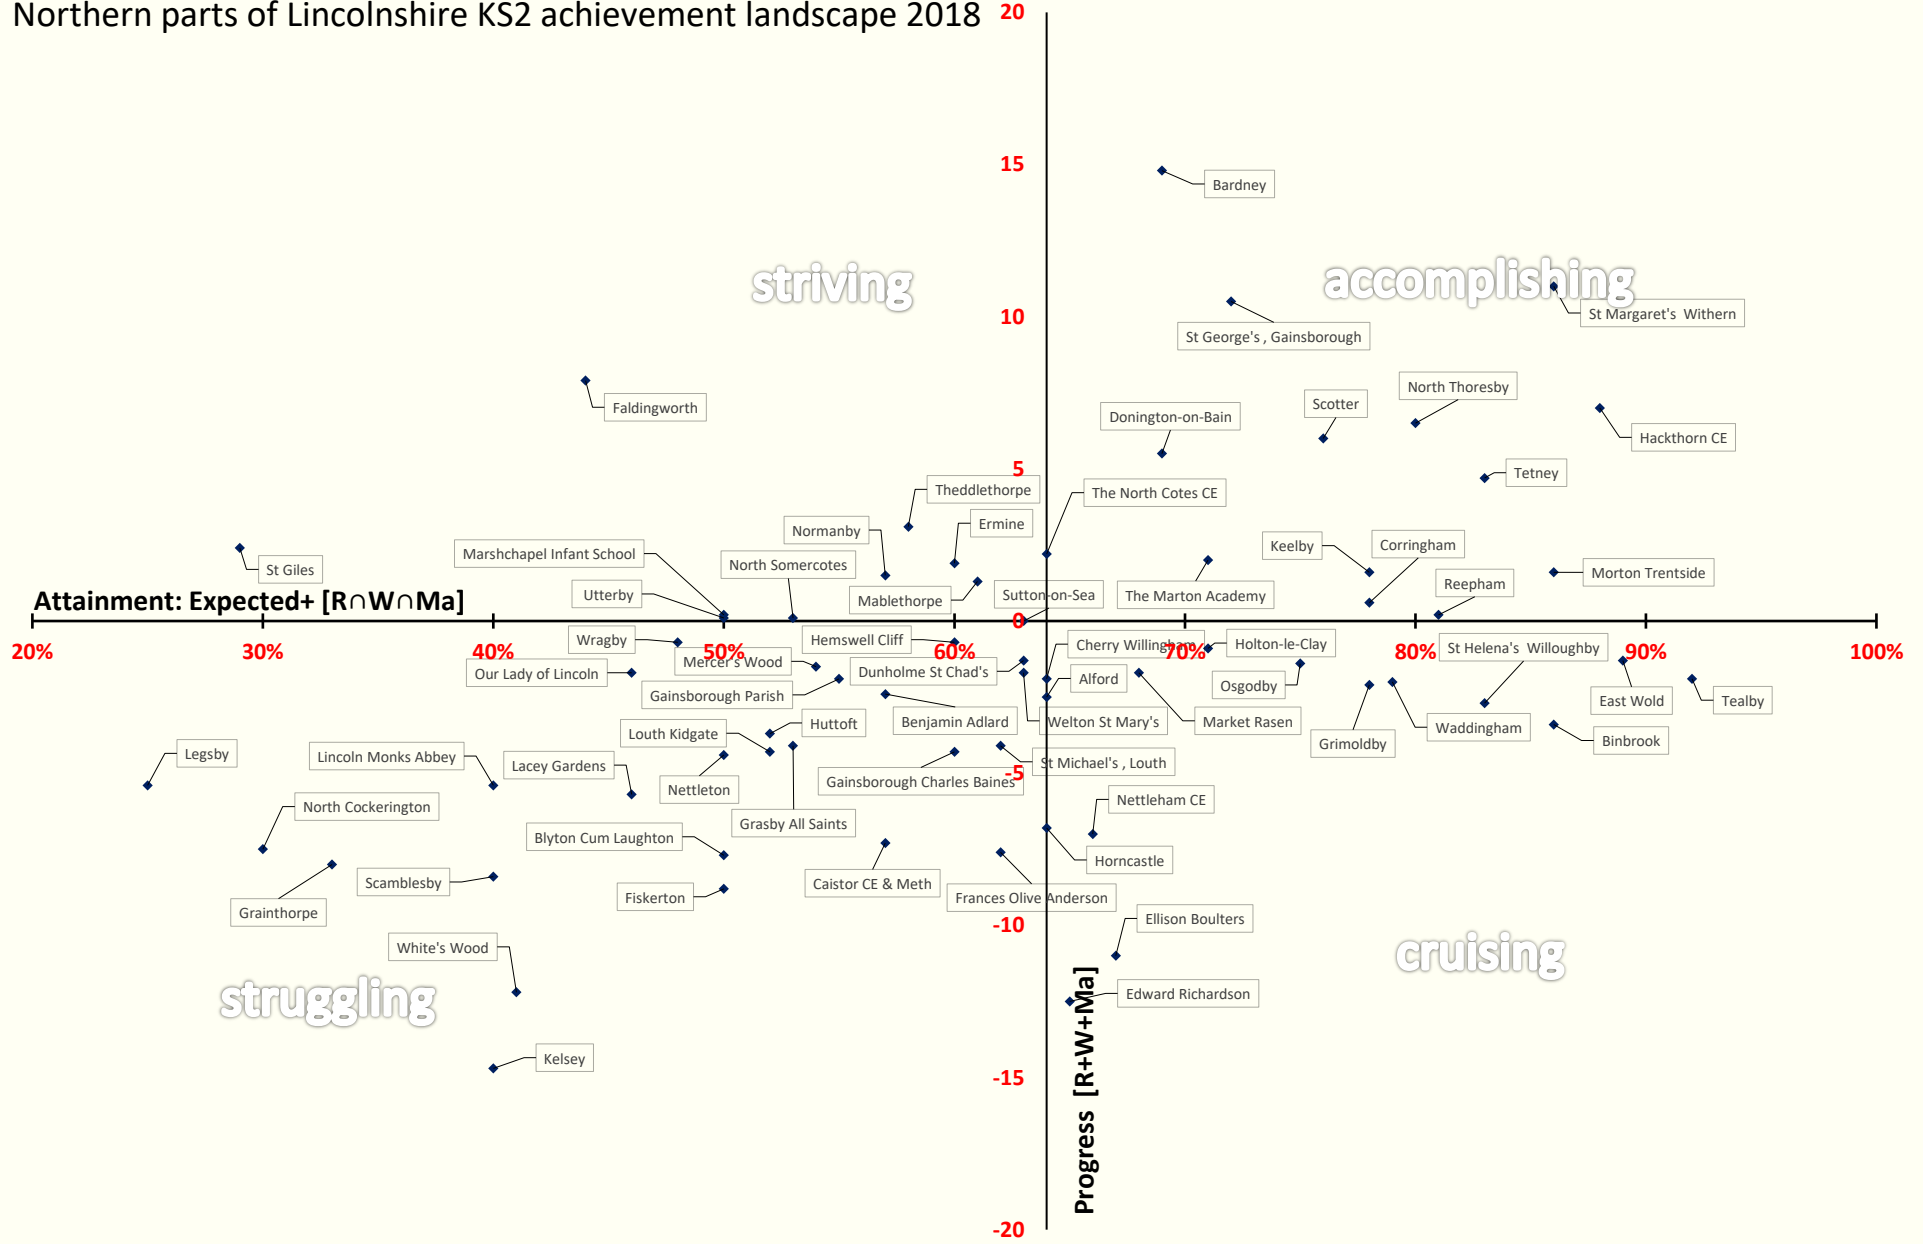

The vertical axis refers to “progress” and, since 2016, uses the sum of the progress measures in each of *Reading, Writing* and *Mathematics*.

The labels in each of the chart quadrants are no more than indicators: Higher-than-average attainment with higher-than-average progress is indicated as *accomplishing*; Lower-than-average attainment with higher-than-average progress is indicated as *striving*; Lower-than-average-progress with higher-than-average attainment is indicated as *cruising*; Lower-than-average attainment with lower-than-average progress is indicated as *struggling*. Clearly, those clustered around the centre are close to the national average.

The final picture shows the achievement landscape of all local authorities across the country with, for the first time, all local authorities labelled.

If any reader would like a bespoke local authority area achievement landscape picture, then get in touch.

The Key Stage 4 pictures, based on the provisional national data, are already published on this site.

January 2019

Doncaster KS2 achievement landscape 2018

Hull KS2 achievement landscape 2018

East Riding KS2 achievement landscape 2018

North East Lincolnshire KS2 achievement landscape 2018

North Lincolnshire KS2 achievement landscape 2018

Northern parts of Lincolnshire KS2 achievement landscape 2018

Local Authority KS2 achievement landscape 2018