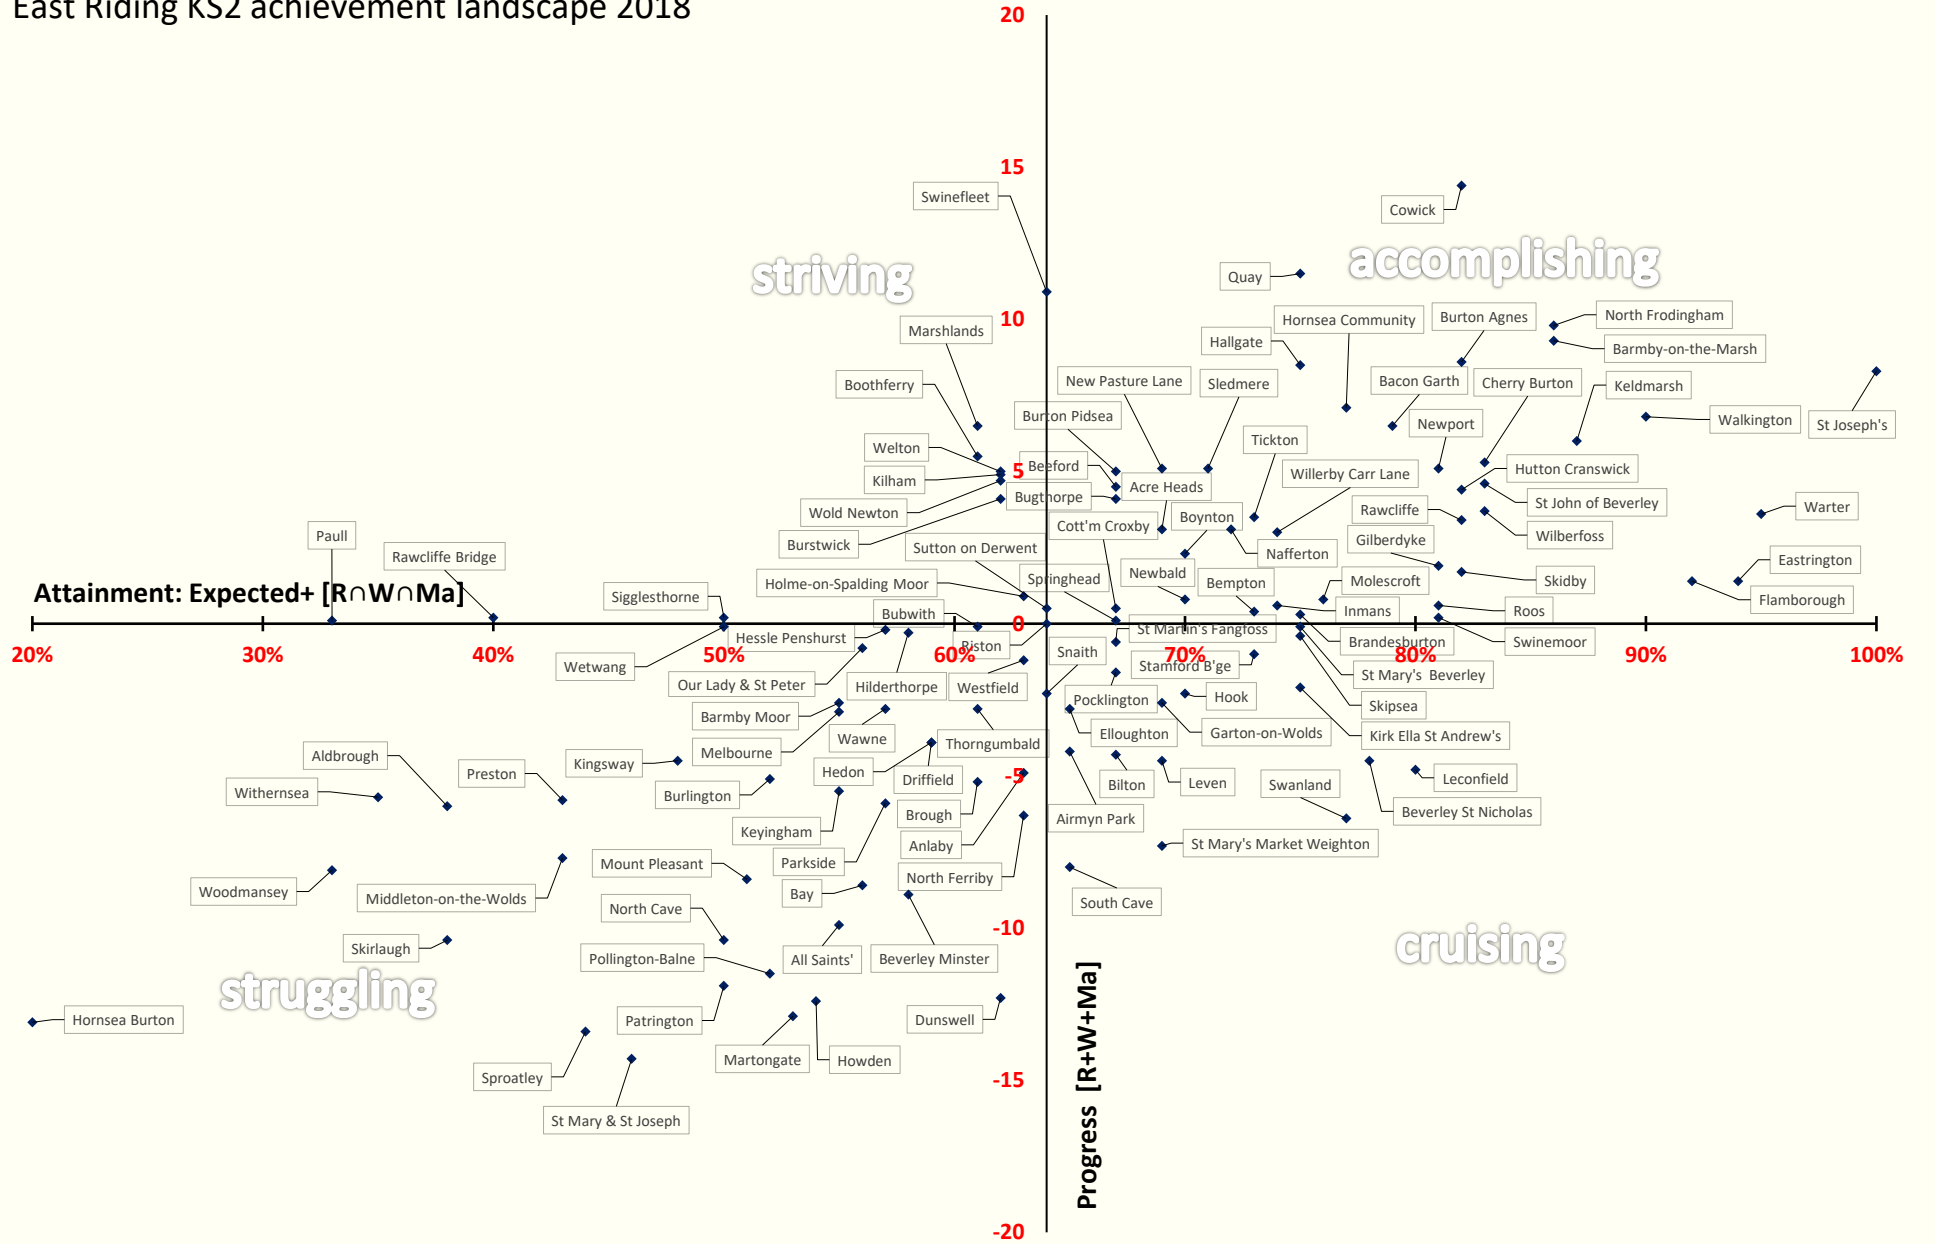

The vertical axis refers to “progress” and, since 2016, uses the sum of the progress measures in each of *Reading, Writing* and *Mathematics*.

The labels in each of the chart quadrants are no more than indicators: Higher-than-average attainment with higher-than-average progress is indicated as *accomplishing*; Lower-than-average attainment with higher-than-average progress is indicated as *striving*; Lower-than-average-progress with higher-than-average attainment is indicated as *cruising*; Lower-than-average attainment with lower-than-average progress is indicated as *struggling*. Clearly, those clustered around the centre are close to the national average.

The final picture shows the achievement landscape of all local authorities across the country with, for the first time, all local authorities labelled.

If any reader would like a bespoke local authority area achievement landscape picture, then get in touch.

The Key Stage 4 pictures, based on the provisional national data, are already published on this site.

January 2019

Doncaster KS2 achievement landscape 2018

Hull KS2 achievement landscape 2018

East Riding KS2 achievement landscape 2018

North East Lincolnshire KS2 achievement landscape 2018

North Lincolnshire KS2 achievement landscape 2018

Northern parts of Lincolnshire KS2 achievement landscape 2018

Local Authority KS2 achievement landscape 2018