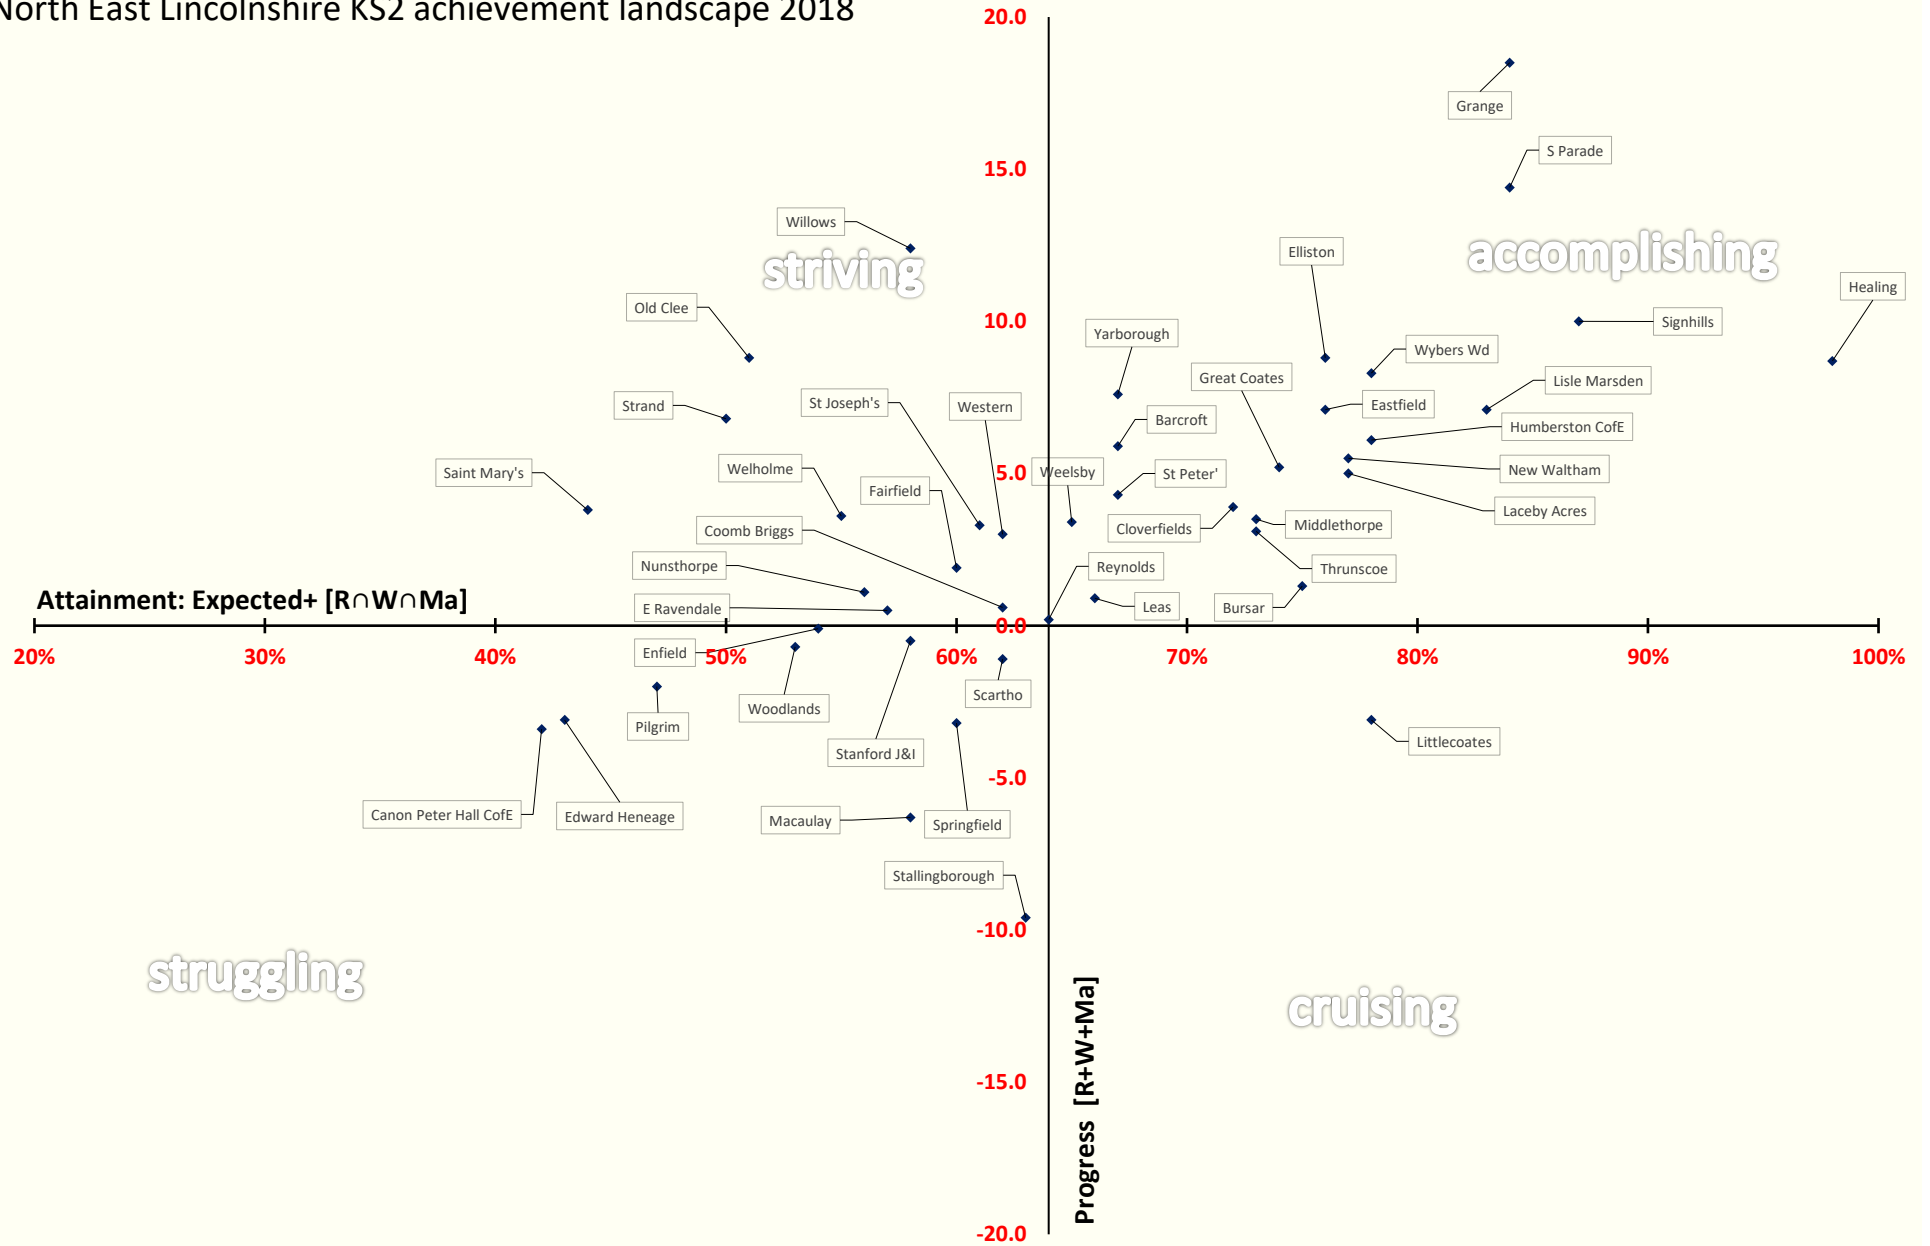

North East Lincolnshire KS2 achievement landscape 2018