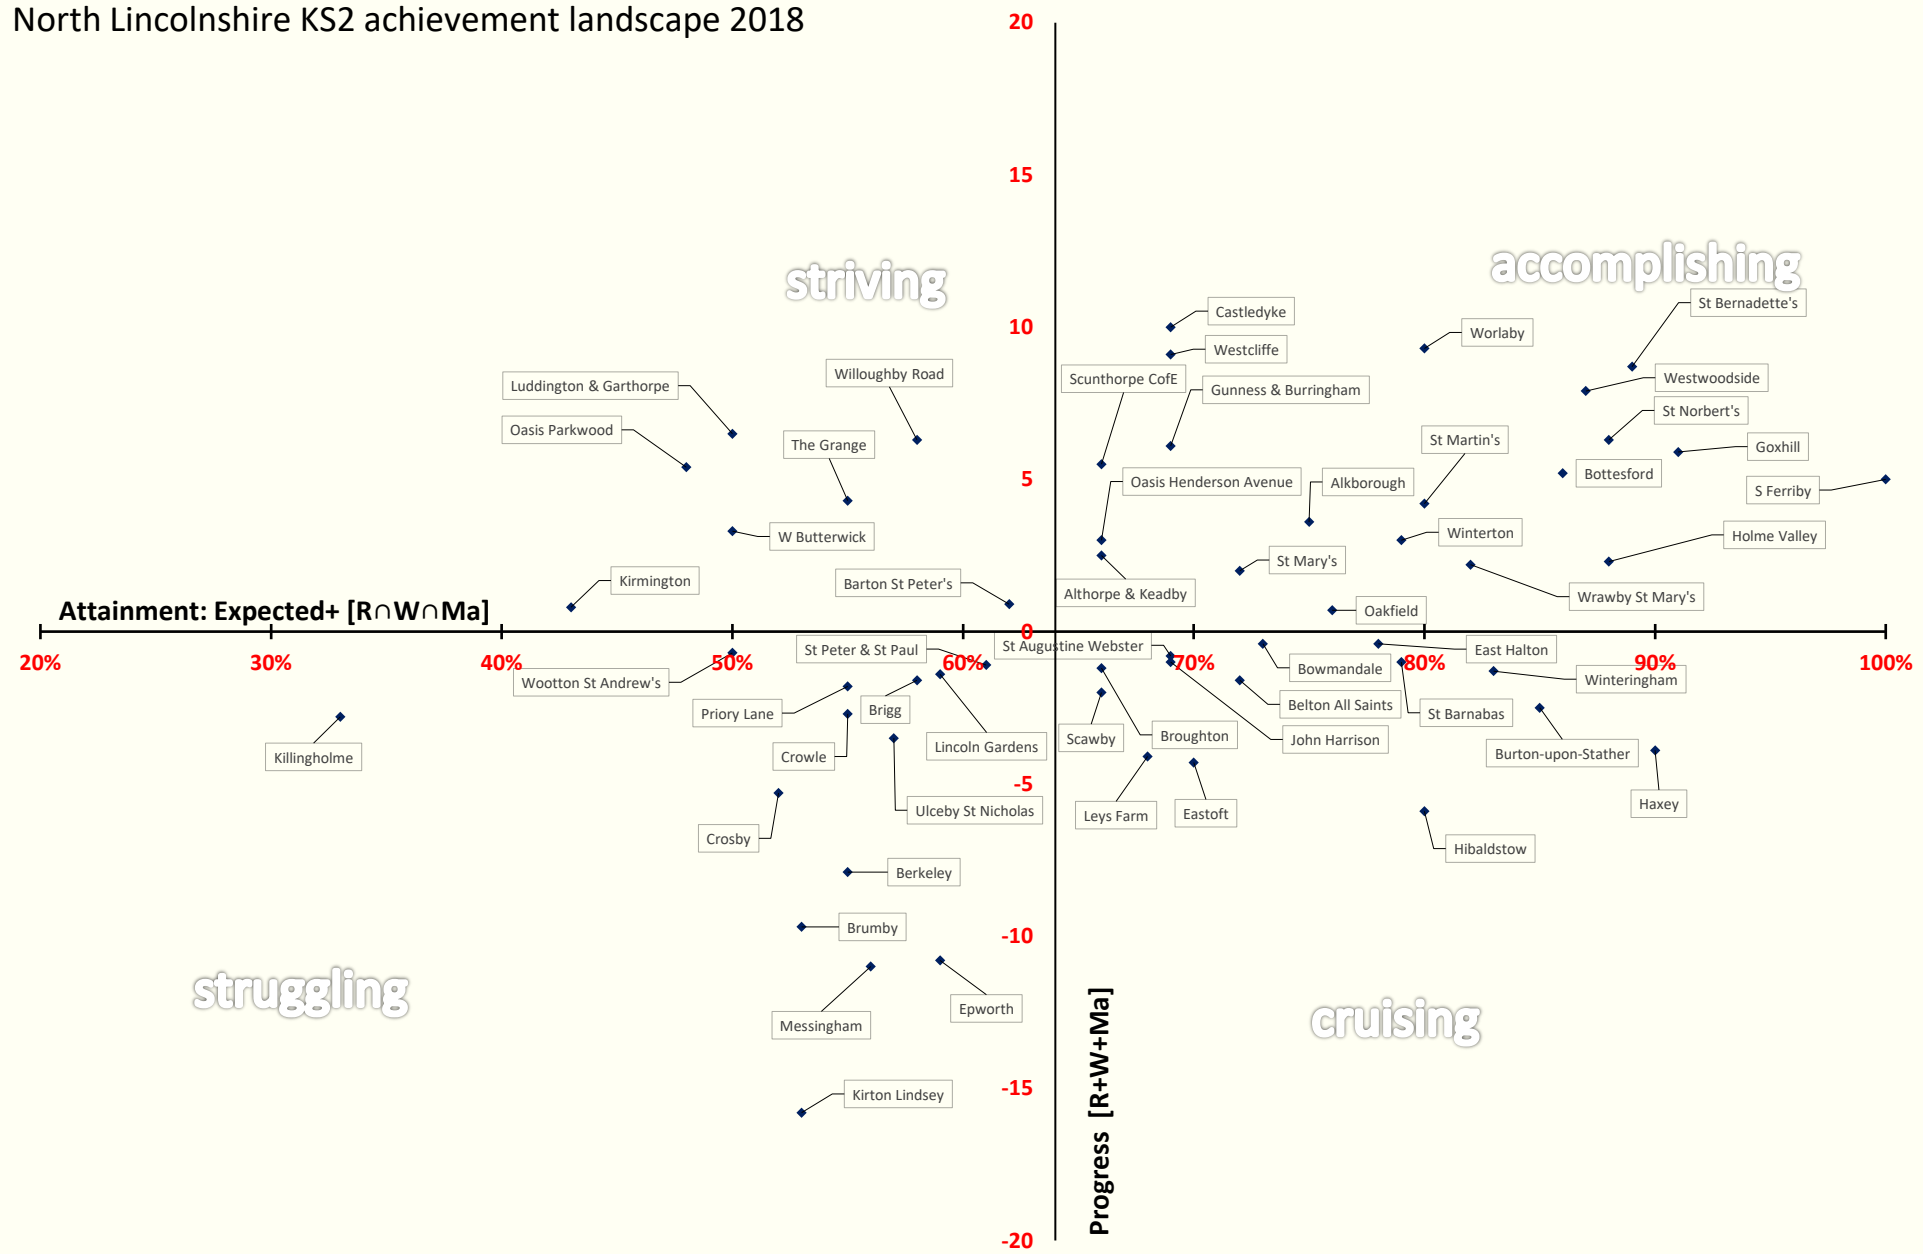

The vertical axis refers to “progress” and, since 2016, uses the sum of the progress measures in each of *Reading, Writing* and *Mathematics*.

The labels in each of the chart quadrants are no more than indicators: Higher-than-average attainment with higher-than-average progress is indicated as *accomplishing*; Lower-than-average attainment with higher-than-average progress is indicated as *striving*; Lower-than-average-progress with higher-than-average attainment is indicated as *cruising*; Lower-than-average attainment with lower-than-average progress is indicated as *struggling*. Clearly, those clustered around the centre are close to the national average.

The final picture shows the achievement landscape of all local authorities across the country with, for the first time, all local authorities labelled.

If any reader would like a bespoke local authority area achievement landscape picture, then get in touch.

The Key Stage 4 pictures, based on the provisional national data, are already published on this site.

January 2019

Doncaster KS2 achievement landscape 2018

Hull KS2 achievement landscape 2018

East Riding KS2 achievement landscape 2018

North East Lincolnshire KS2 achievement landscape 2018

North Lincolnshire KS2 achievement landscape 2018

Northern parts of Lincolnshire KS2 achievement landscape 2018

Local Authority KS2 achievement landscape 2018