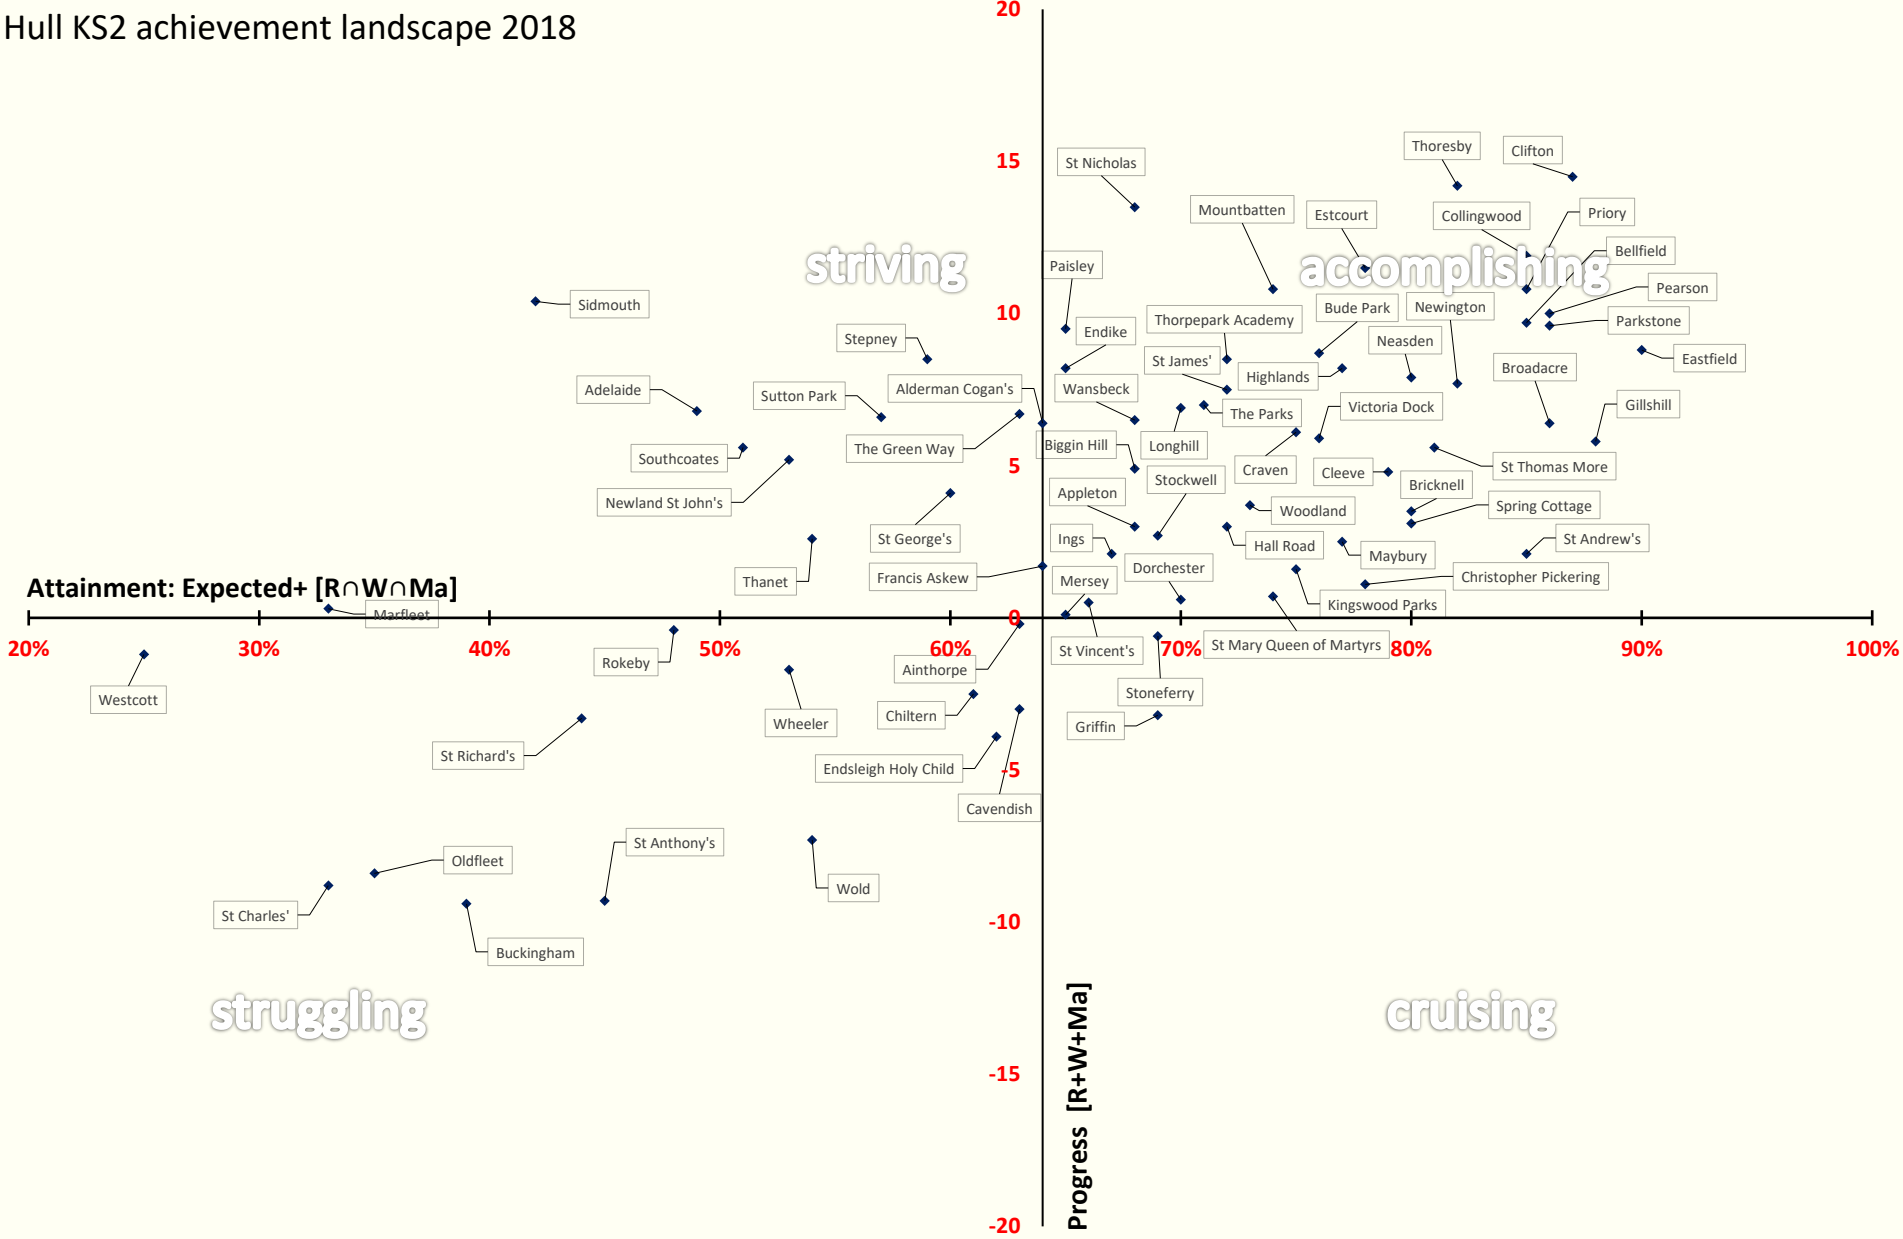

The horizontal axis refers to “attainment” and, since 2016, uses the published figure of the proportion of pupils attaining at least the expected standard in all three of *Reading Writing* and *Mathematics*.

The vertical axis refers to “progress” and, since 2016, uses the sum of the progress measures in each of *Reading, Writing* and *Mathematics*.

The labels in each of the chart quadrants are no more than indicators: Higher-than-average attainment with higher-than-average progress is indicated as *accomplishing*; Lower-than-average attainment with higher-than-average progress is indicated as *striving*; Lower-than-average-progress with higher-than-average attainment is indicated as *cruising*; Lower-than-average attainment with lower-than-average progress is indicated as *struggling*. Clearly, those clustered around the centre are close to the national average.

The final picture shows the achievement landscape of all local authorities across the country with, for the first time, all local authorities labelled.

If any reader would like a bespoke local authority area achievement landscape picture, then get in touch.

The Key Stage 4 pictures, based on the provisional national data, are already published on this site.

January 2019

Doncaster KS2 achievement landscape 2018

Hull KS2 achievement landscape 2018

East Riding KS2 achievement landscape 2018