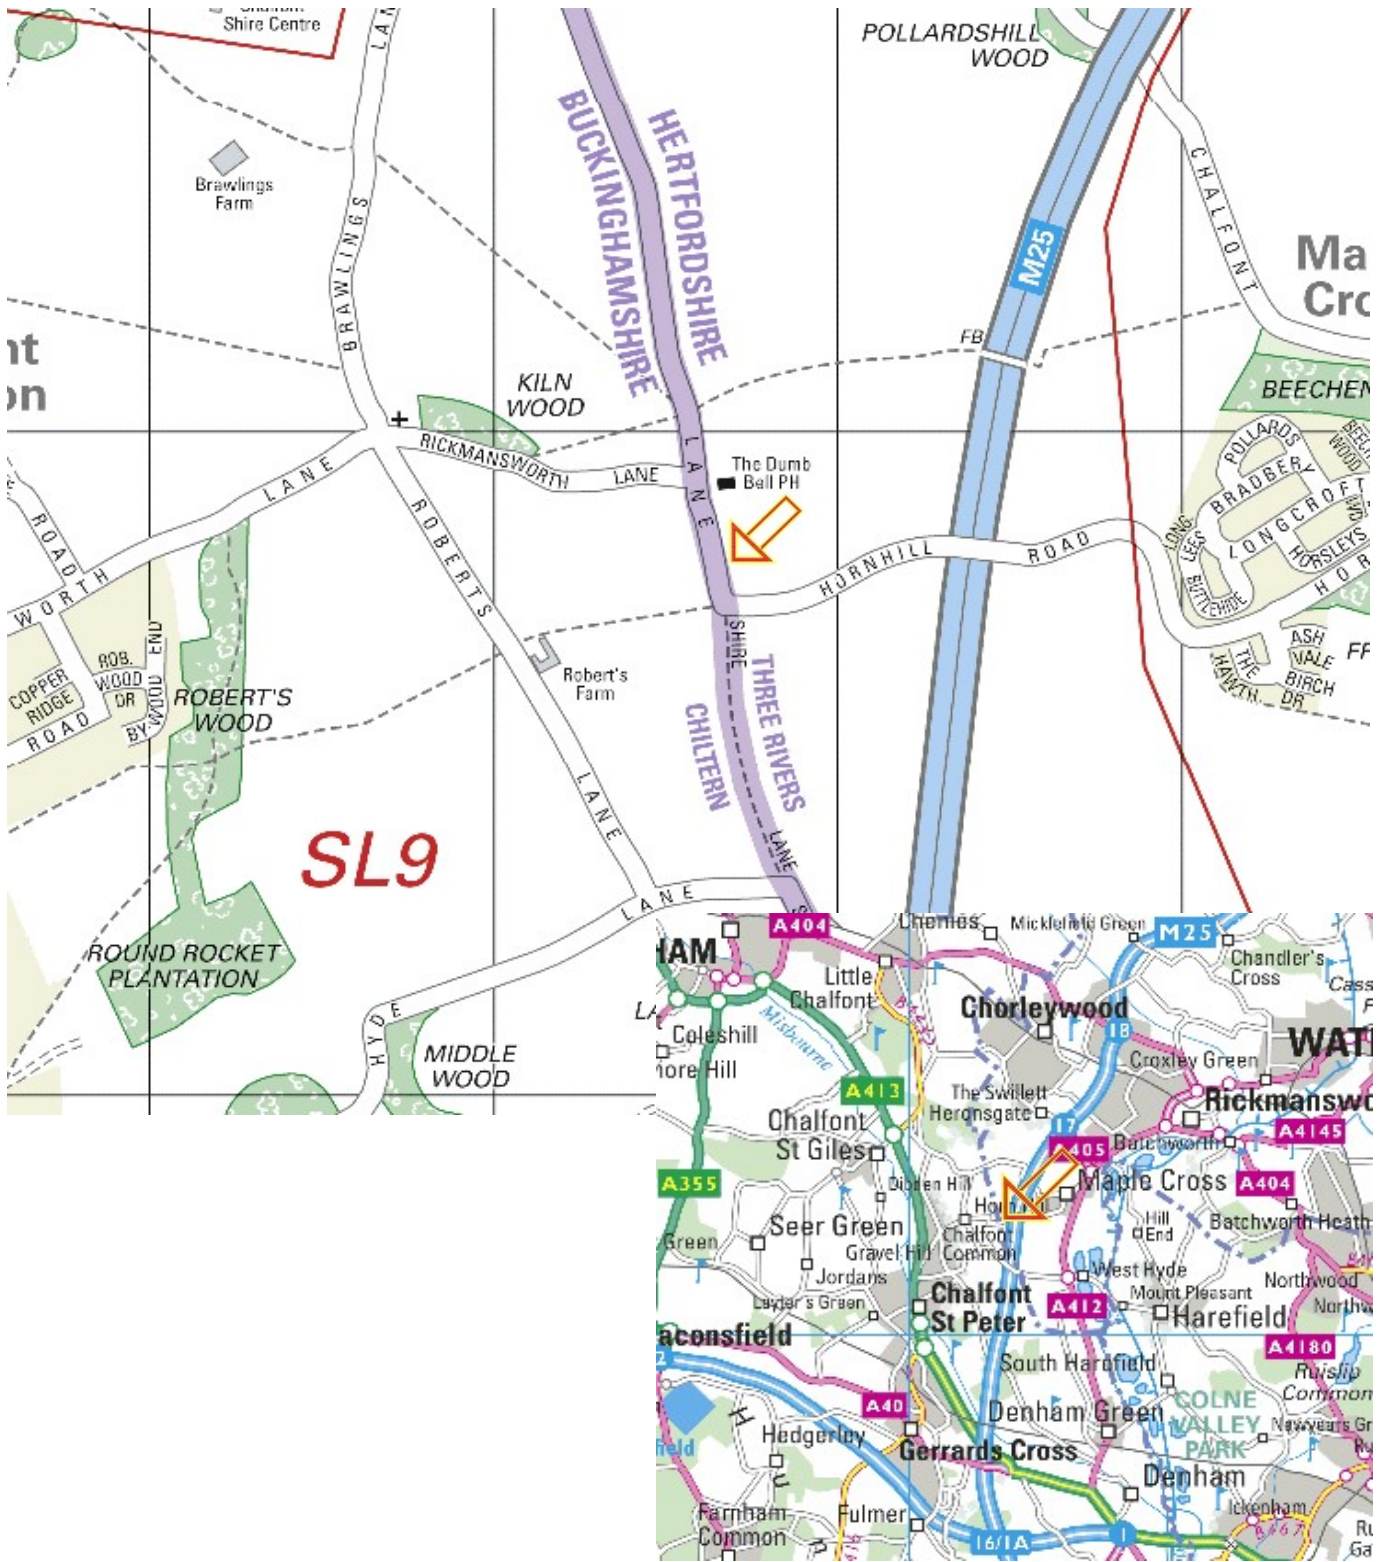

## Site Panoramic Photographs

<b>O2 Ref</b>	045258
<b>Vodafone Ref</b>	1033
<b>CTIL Ref</b>	146384 21
<b>Site Ref</b>	
<b>Option Ref</b>	Horn Hill Farm

<b>Performed By</b>	Tony Breen
<b>email</b>	pans@celledge.com
<b>telephone</b>	020 3960 8700
<b>date</b>	23 January 2020

<b>OS X (Eastings)</b>	501844
<b>OS Y (Northings)</b>	192301
<b>Lat (WGS84)</b>	51.620328
<b>Long (WGS84)</b>	-0.530296
<b>Lat,Long</b>	51.620328, -0.530296

20m

23m