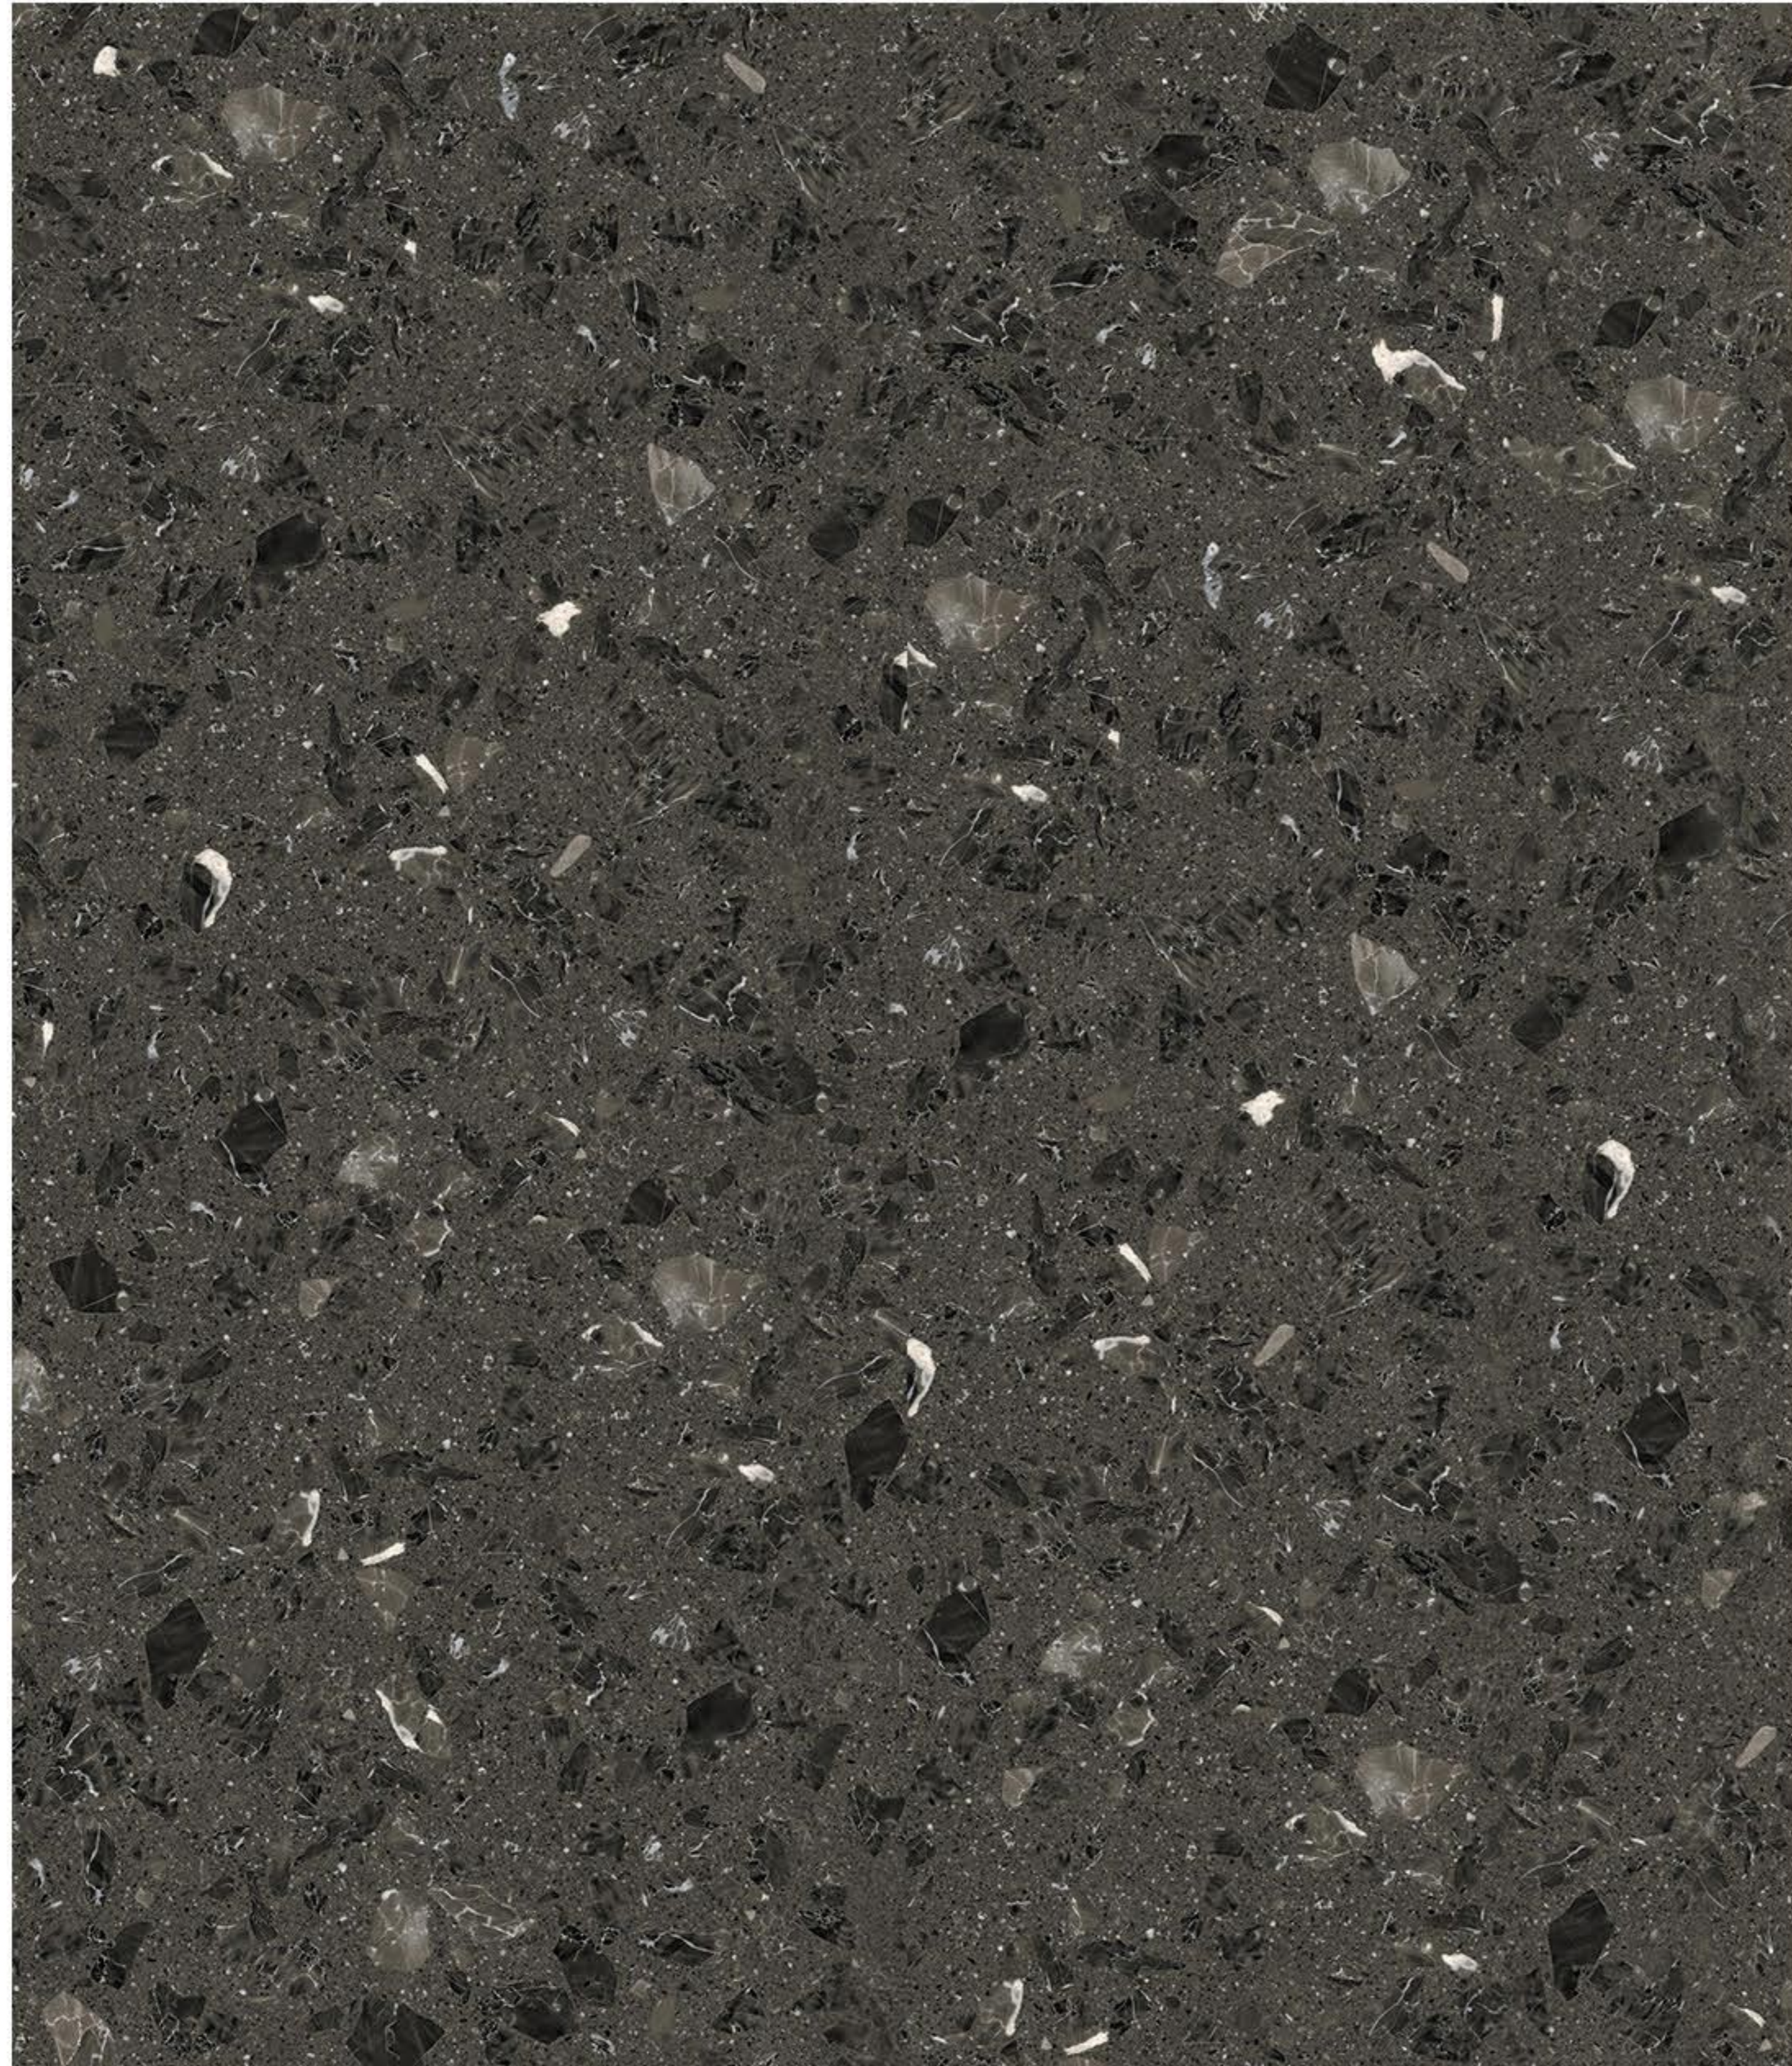

rustiqué

Terrazzo Dark Grey

QR157755-SQ

SURFACE POLISHED

SIZE 75x150cm

Indoor Outdoor Floor Wall