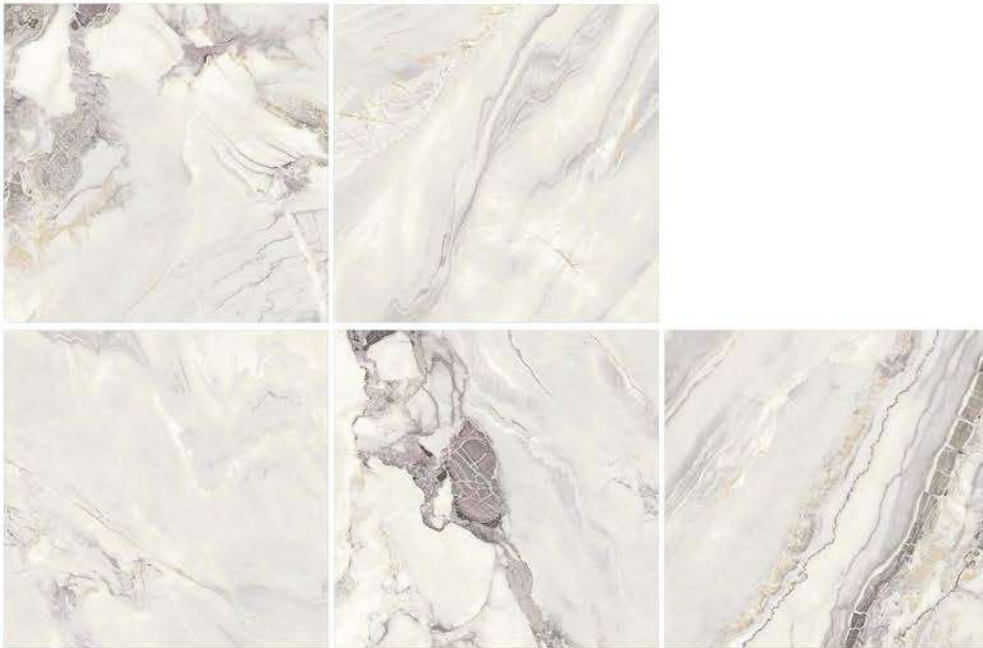

rustiqué 

rustiqué

Lucente

QR10622-SQ

SURFACE POLISHED

SIZE 100x100cm

Indoor Outdoor Floor Wall