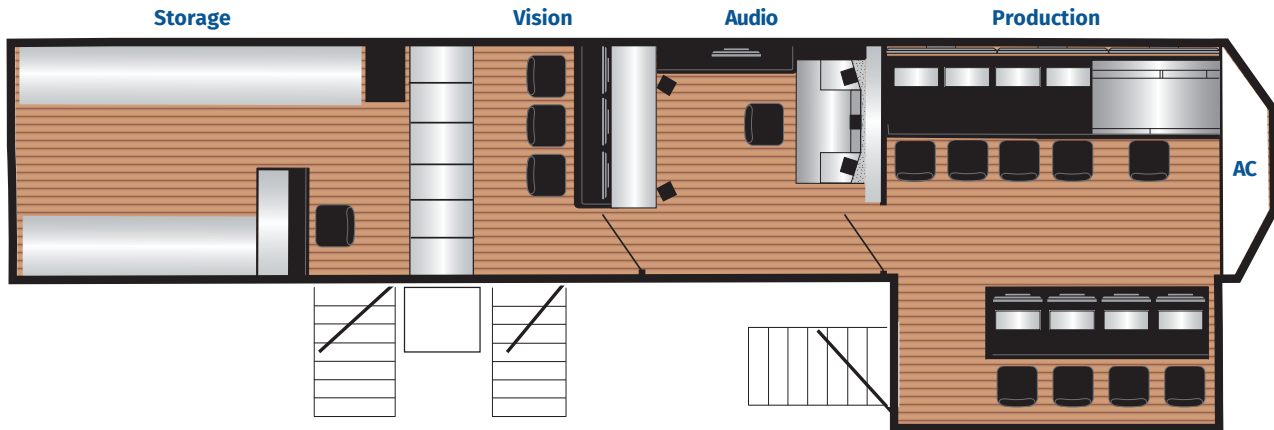

NEP Sweden HD 14

HD14 is a medium sized, open unit equipped for entertainment and sports events, with a built in storage area.

Trailer:

Length: 15,5 m (incl. tractor)
Width: 2.55 m
Height: 4.0 m
Power requirements: 1 x 63 A 3-phase 400 VAC