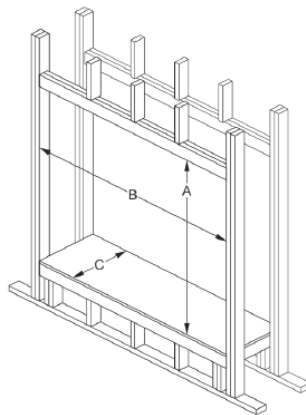

SPECIFICATIONS

- Up to 45,000 BTUs (Nat)
- 53 1/2 x 24-inch ceramic glass viewing area
- 4 x 6-5/8-inch venting
- Requires power vent

DVLXG55SP

Framing Dimensions (in inches)

Height (A)	40
Width (B)	67 1/2
Depth (C)	18 1/2