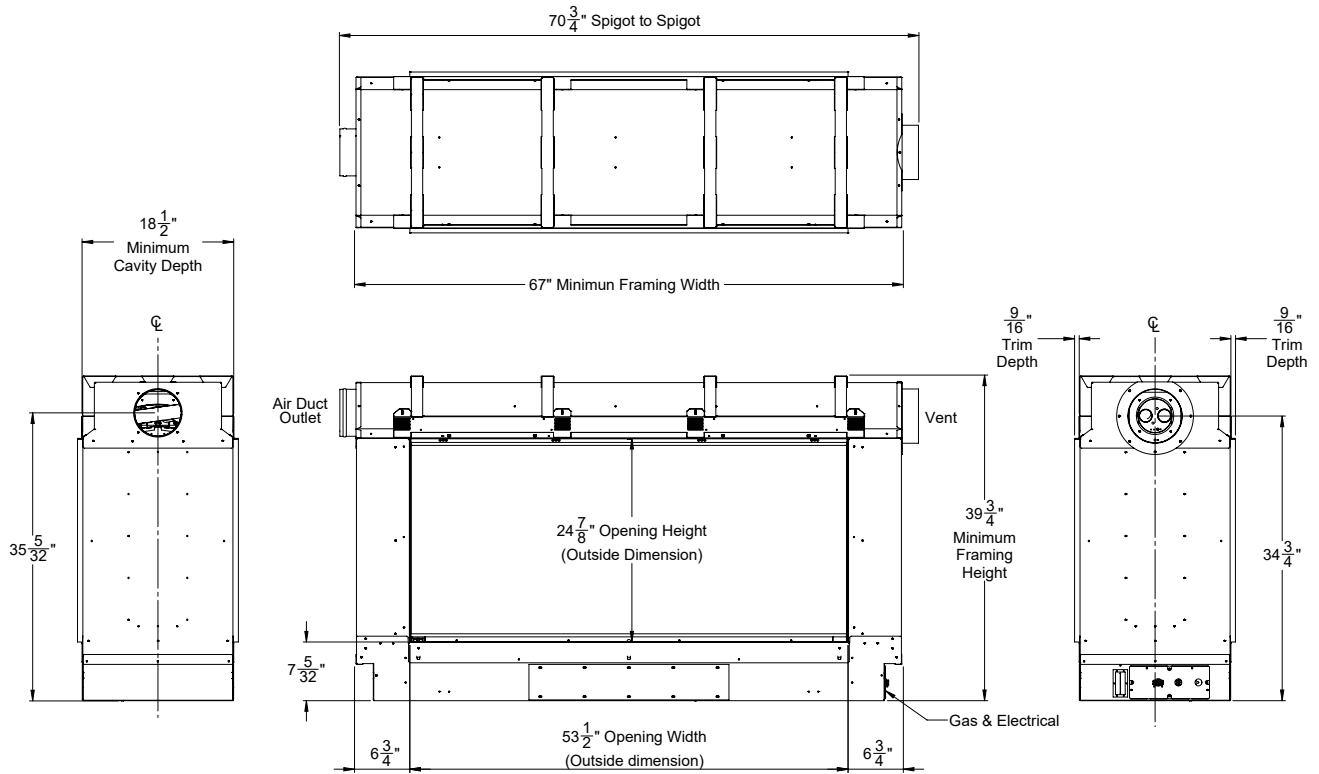

DVLXG55SP

Double-Sided Direct-Vent Fireplace

FEATURES & BENEFITS

- Combustible material can be brought right up to the opening
- No special framing requirements
- Side exit flue allows for unobstructed views above fireplace
- Power vented for installation flexibility
- Remote control programmable LED under-lighting
- Multi-function remote control with variable flame height adjustment

SPECIFICATIONS

- Up to 45,000 BTUs (Nat)
- 53 1/2 x 24-inch ceramic glass viewing area
- 4 x 6-5/8-inch venting
- Requires power vent

DVLXG55SP

Framing Dimensions (in inches)

Height (A)	40
Width (B)	67 1/2
Depth (C)	18 1/2

Empire is committed to continuous product improvement; specifications are subject to change without notice. Dimensions in this brochure are approximate; read and follow the framing dimensions in the owners manual supplied with your Empire product. Flame size, shape, and color will vary from photos. Our mantels feature natural veneers and hand-rubbed finishes – wood grain and color will vary. Adjust light levels and use "natural light" incandescent bulbs to enhance the dramatic look for your wooden mantel.