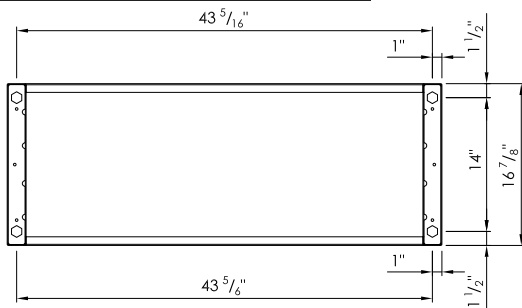

BASE C (SPARTHERM-600 -MO)

Top view