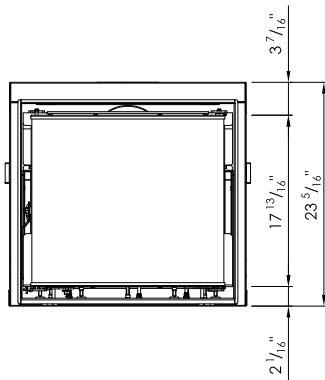

TECHNICAL DATA ZERO CLEARANCE FIREPLACE

ZERO CLEARANCE
FIREPLACE

SPARTHERM-600 -ZC

Front view