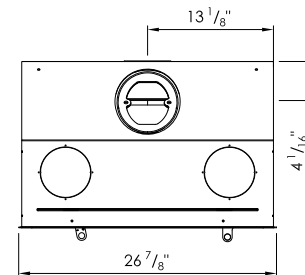

Top view

approximate weight 250 LBS