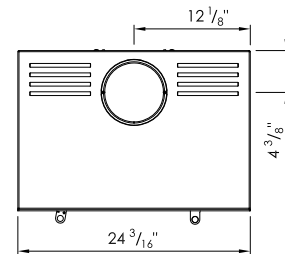

Top view

approximate weight 205 LBS