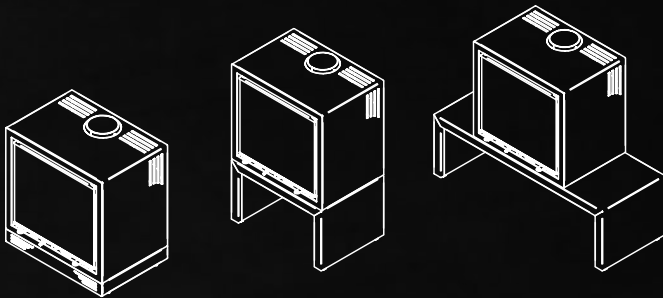

SPARTHERM-600 -MO

SPARTHERM-
600 -MO
WITH BASE A

SPARTHERM-
BASE B 600 -MO

SPARTHERM-
BASE C 600 -MO