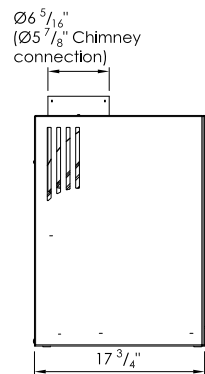

TECHNICAL DATA MODULAR INSERT

MODULAR
MODULAR
FREESTANDING
STOVE

SPARTHERM-600 -MO

Front view

Side view

Top view

approximate weight 205 LBS

SPARTHERM-700 -MO

MODULAR
MODULAR
FREESTANDING
STOVE

Side view

Top view

approximate weight 227 LBS