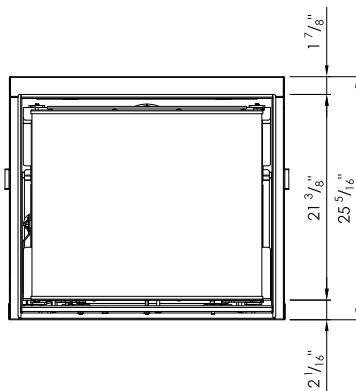

SPARTHERM-700 -ZC

ZERO CLEARANCE
FIREPLACE

Front view