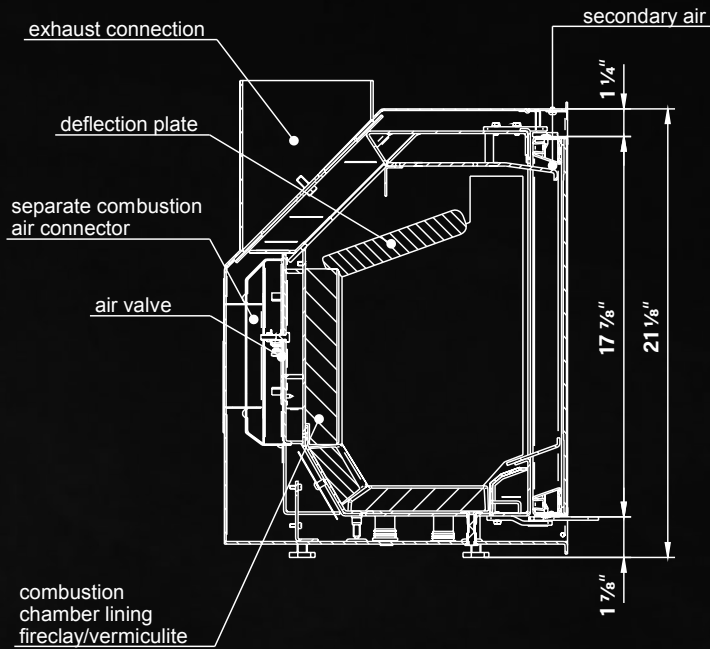

SPARTHERM-600 INSERT PROFILE