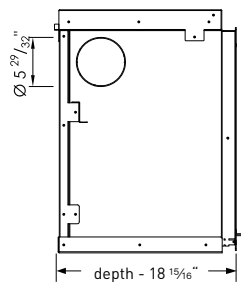

approximate weight 290 LBS

Side view