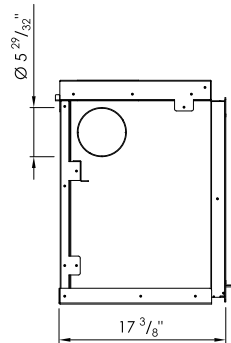

approximate weight 242 LBS

Side view