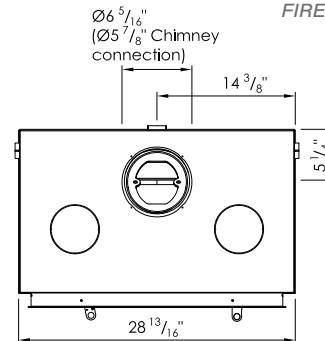

## SPARTHERM-700 -ZC

ZERO CLEARANCE  
FIREPLACE

Front view

approximate weight 290 LBS

Side view

Top view