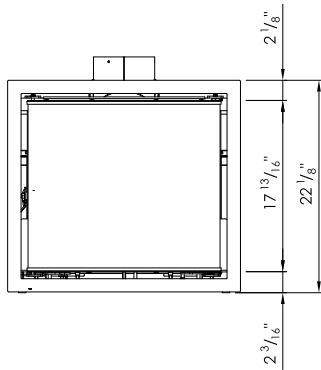

TECHNICAL DATA MODULAR INSERT

MODULAR
MODULAR
FREESTANDING
STOVE

SPARTHERM-600 -MO

Front view