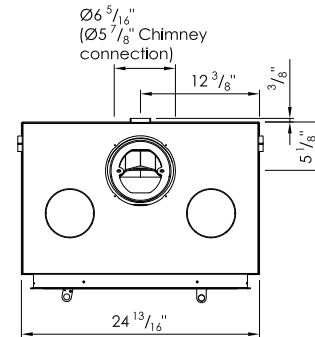

## SPARTHERM-600 -ZC

Front view

approximate weight 242 LBS

Side view

Top view