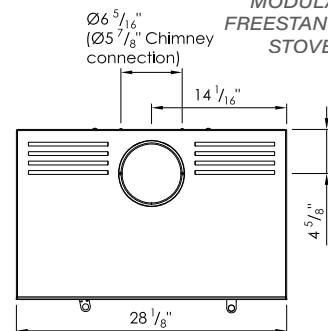

## SPARTHERM-700 -MO

**MODULAR**  
MODULAR  
FREESTANDING  
STOVE

Front view

Side view

Top view

approximate weight 227 LBS