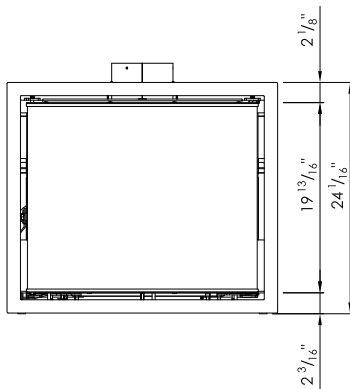

SPARTHERM-700 -MO

MODULAR
MODULAR
FREESTANDING
STOVE

Front view