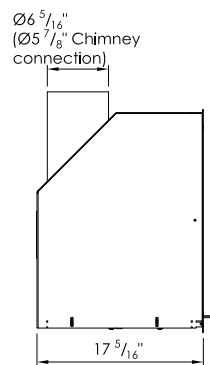

TECHNICAL DATA MASONRY INSERT

SPARTHERM-600 -IN

Front view

Side view

Top view

approximate weight 183 LBS

SPARTHERM-700 -IN

Front view

Side view

Top view

approximate weight 250 LBS