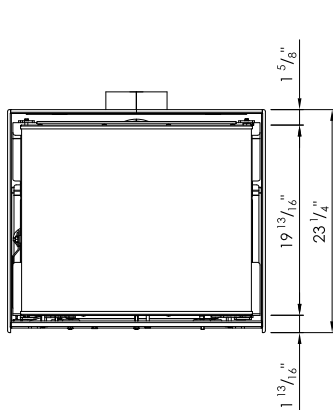

SPARTHERM-700 -IN

Front view