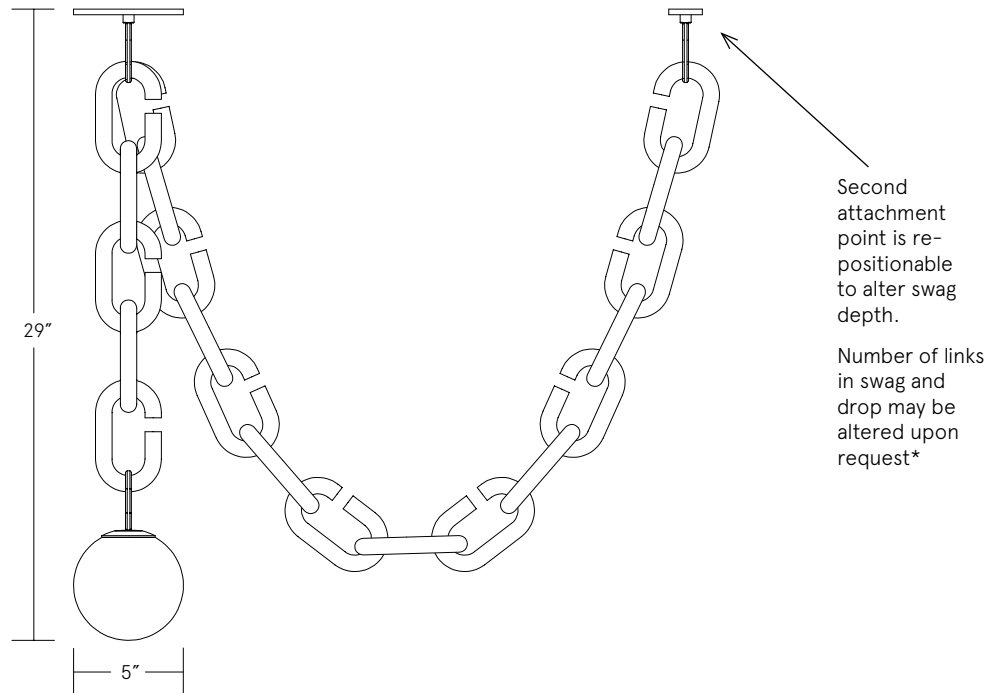

DIMENSIONS

Variable per project requirements

Overall Drop:
31" / 79cm

Globe Diameter:
8" / 20.5cm

CANOPY

Ø 5" x .25" H

LEAD TIME

14-16 weeks

CUSTOMIZATION OPTIONS*

Configuration
Chain Color
Chain Length
Metal Finish
Globe Color & Size

*Subject to Up-charge

DIMENSIONS

Variable per project requirements

Overall Drop:
29" / 74cm

Globe Diameter:
5" / 12.5cm

CANOPY

Ø 5" x .25" H

LEAD TIME

14-16 weeks

GLASS COLORS

Clear
Grey-Green
Opaque White
Jet Black
Pink
Amber
Topaz Yellow
Emerald Green
Cornflower Blue*

GLOBE COLOR

Opaline White