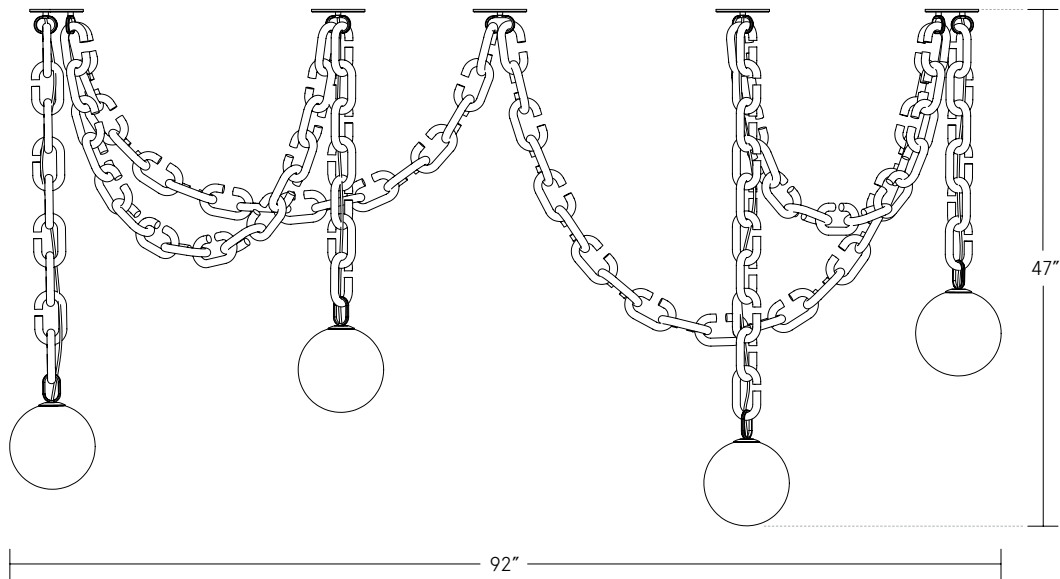

TRUEING

Cerine • Swagged Chandelier

DIMENSIONS

Variable per project requirements

AS SHOWN:
92" x 29" x 47" H
234cm x 74cm x 120cm H

GLOBE DIAMETER:
8" / 21cm

CANOPY

Ø 5" x .25" H

LEAD TIME

14-16 weeks

GLASS COLORS

Clear
Grey-Green
Opaque White
Jet Black
Pink
Amber
Topaz Yellow
Emerald Green
Cornflower Blue*

GLOBE COLOR

Opaline White

METAL FINISHES

Brushed Brass
Dappled Brass
Satin Nickel
Polished Nickel
Oil Rubbed Bronze

CUSTOMIZATION OPTIONS*

Configuration
Chain Color
Chain Length
Metal Finish
Globe Color & Size

*Subject to Up-charge