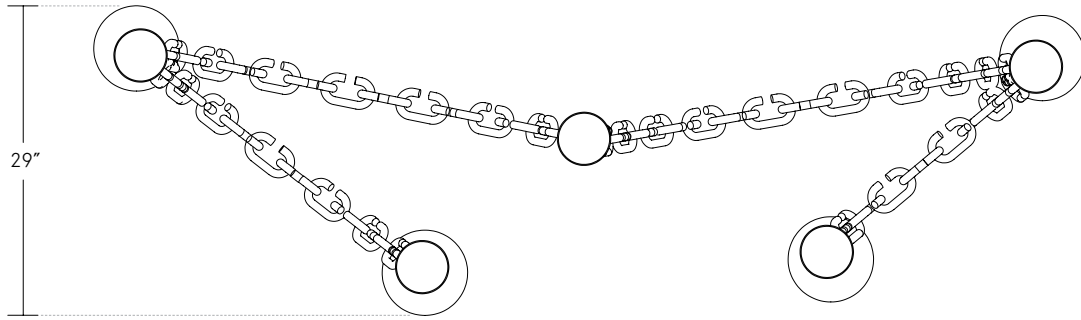

TRUEING

Cerine • Swagged Chandelier

DIMENSIONS

Variable per project requirements

AS SHOWN:
92" x 29" x 47" H
234cm x 74cm x 120cm H

GLOBE DIAMETER:
8" / 21cm

CANOPY

Ø 5" x .25" H

LEAD TIME

14-16 weeks

GLASS COLORS

Clear
Grey-Green
Opaque White
Jet Black
Pink
Amber
Topaz Yellow
Emerald Green
Cornflower Blue*

GLOBE COLOR

Opaline White

METAL FINISHES

Brushed Brass
Dappled Brass
Satin Nickel
Polished Nickel
Oil Rubbed Bronze

CUSTOMIZATION OPTIONS*

Configuration
Chain Color
Chain Length
Metal Finish
Globe Color & Size

*Subject to Up-charge