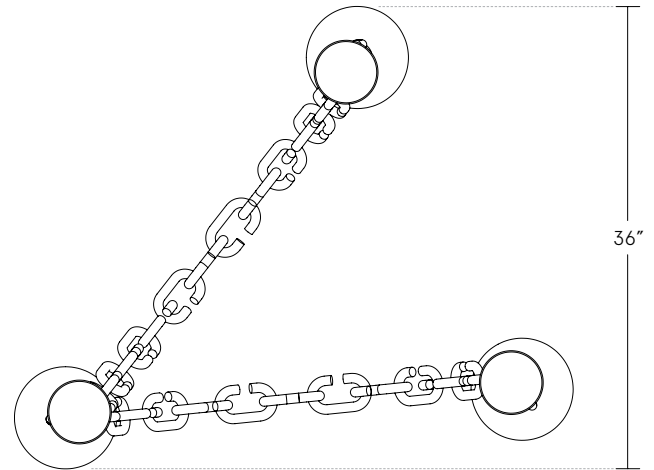

Elevation

Plan

DIMENSIONS

Variable per project requirements

AS SHOWN:
36" x 44" x 49" H
91.5cm x 112cm x 124.5cm H

GLOBE DIAMETER:
8" / 21cm

CANOPY

Ø 5" x .25" H

LEAD TIME

14-16 weeks

GLASS COLORS

Clear
Grey-Green
Opaque White
Jet Black
Pink
Amber
Topaz Yellow
Emerald Green
Cornflower Blue*

GLOBE COLOR

Opaline White

METAL FINISHES

Brushed Brass
Dappled Brass
Satin Nickel
Polished Nickel
Oil Rubbed Bronze