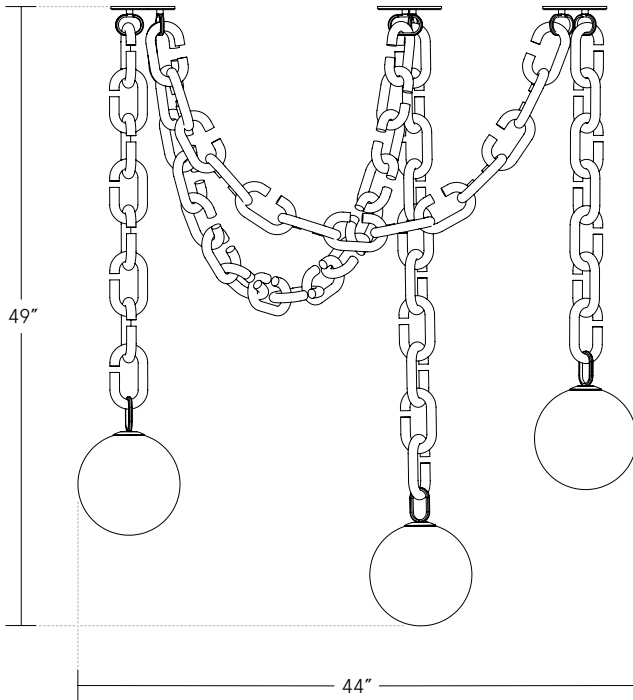

Elevation

Plan

DIMENSIONS

Variable per project requirements

AS SHOWN:
36" x 44" x 49" H
91.5cm x 112cm x 124.5cm H

GLOBE DIAMETER:
8" / 21cm

CANOPY

Ø 5" x .25" H

LEAD TIME

14-16 weeks

GLASS COLORS

Clear
Grey-Green
Opaque White
Jet Black
Pink
Amber
Topaz Yellow
Emerald Green
Cornflower Blue*

GLOBE COLOR

Opaline White

METAL FINISHES

Brushed Brass
Dappled Brass
Satin Nickel
Polished Nickel
Oil Rubbed Bronze

CUSTOMIZATION OPTIONS*

Configuration
Chain Color
Chain Length
Metal Finish
Globe Color & Size

*Subject to Up-charge