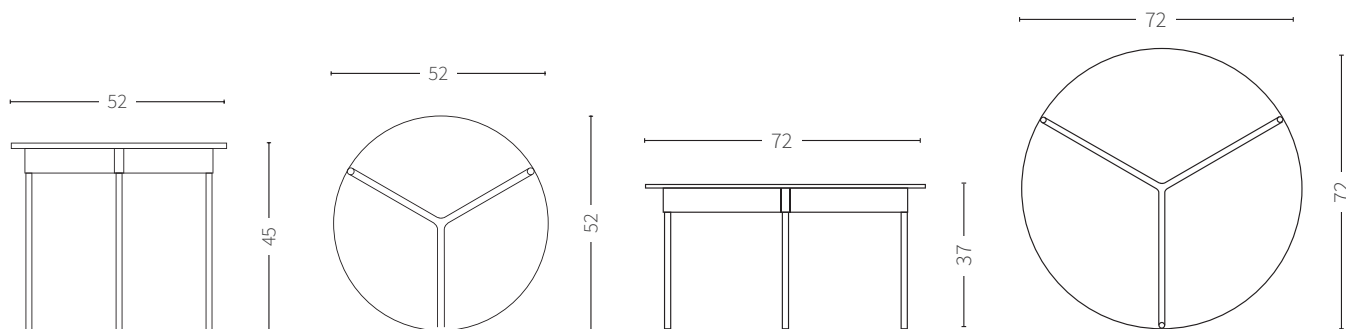

WARM
NORDIC

From Above

The light, elegant coffee table with a glass top and coloured steel frame is designed by Morten & Jonas in 2017. The transparent glass top of the From Above table sets off the structure, investing the coffee table with a graphic look. Everything about the structure of the From Above Table is well conceived, from the encounter between the legs and the table frame to the three equilateral triangles that are revealed when the glass table is viewed from above.

Product name: From Above
Designer: Morten & Jonas
Design year: 2017
Furniture type: Coffee table
Launched: 2018

KEY FACTS

- Nordic design
- Two sizes
- Various glass and base colours
- Tempered glass top, not fixed

Smoke brown
glass

Clear glass

MATERIAL

Material base: Powder coated steel
Material top: 12 mm tempered glass

DIMENSIONS - LARGE

Diameter: 70 cm
Height: 40 cm
Weight: 10,0 kg

PACKAGING

Amount of packages: 1
Box dimensions: L74 x W74 x H12 cm – 0,066 m³
Box weight: 11,0 kg

DIMENSIONS - SMALL

Diameter: 52 cm
Height: 45 cm
Weight: 8,5 kg

PACKAGING

Amount of packages: 1
Box dimensions: L54 x W54 x H12 cm – 0,035 m³
Box weight: 9,5 kg

Assembly required. No tools needed.

ENVIRONMENT