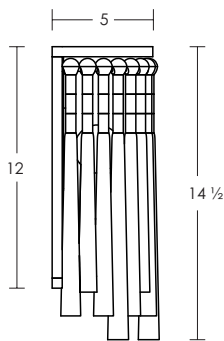

## 14" WALL LAMP

- Brass frame is 8" wide by 12" long with a 5" projection.
- Wood base plate available in solid walnut or quarter sawn white oak with distressed finish. Custom wood finishes available,
- Brass work is available in 3 different hand-applied patina finishes - golden brass, antique nickel or oiled bronze.
- Tassels are staggered height and 14 1/2" is longest length.
- Various tassel styles or braided fringe, custom length and color available.
- UL Listed, single standard medium base bulb, 60w max. Custom options available.

### HIGHLIGHTS

- Brass construction
- Hand-patina finishes
- Custom dimensions and tassels size available, please inquire

910.805.8410

[www.m2cstudio.com](http://www.m2cstudio.com)