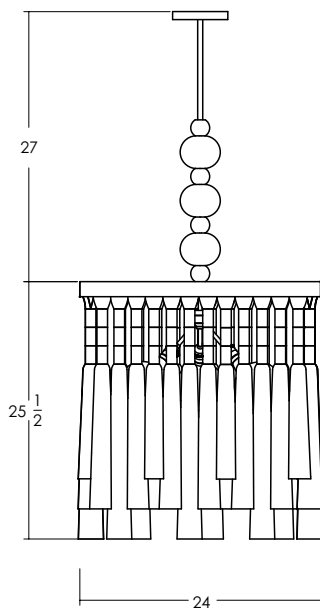

SABINE PENDANT

24" CEILING LAMP

DAWN TASSELS

- Brass frame is available in 18, 24 and 36" width. Custom sizes available.
- Brass work is available in 3 different hand-applied patina finishes - golden brass, antique nickel or oiled bronze.
- Various tassel styles or braided fringe, custom length and color available.
- UL Listed, single standard medium base bulb for 18" frame. 24" and 36" frames use triple standard medium base bulb, 60W max.

HIGHLIGHTS

- Brass construction
- Hand-patina finishes
- Custom dimensions and tassels size available, please inquire

910.805.8410

www.m2cstudio.com