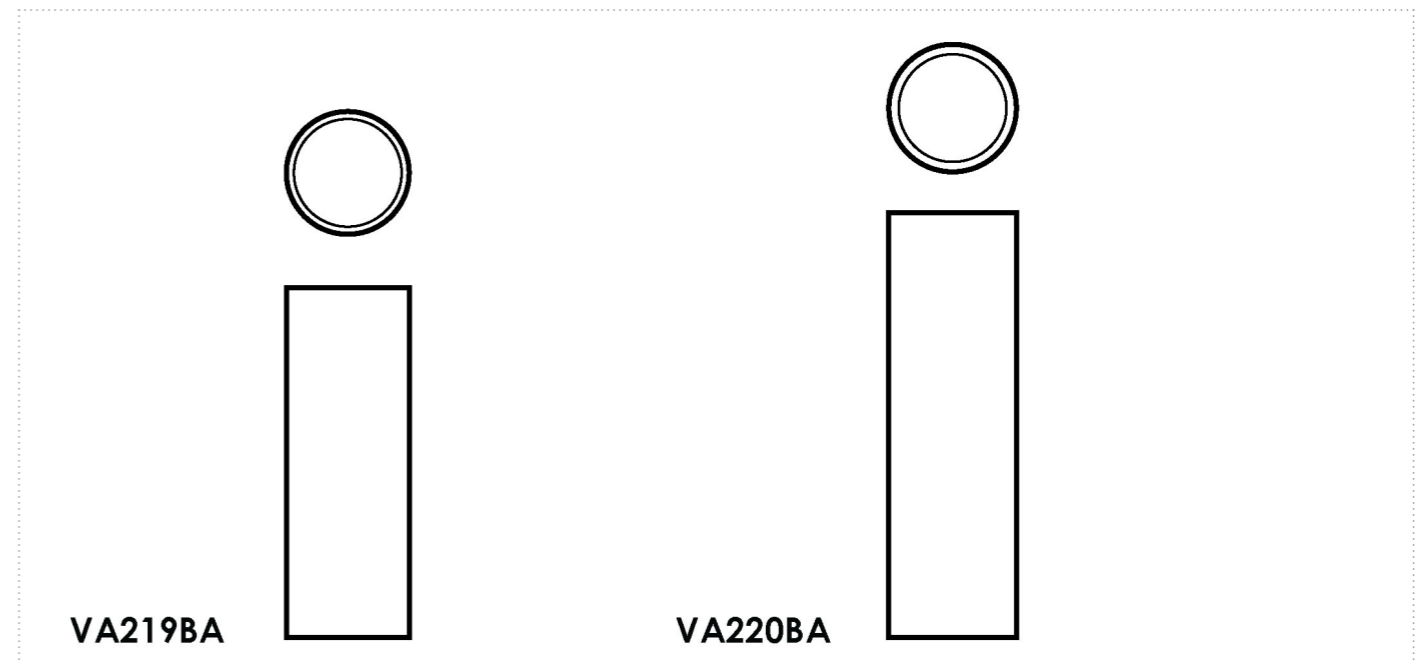

# GILLES CAFFIER

"striped" texture casted vase

warm black

90 pieces' edition

GILLES CAFFIER bronze plate, signed

references in bold

W x L x H  
inches

	<b>VA219BA</b>	5 1/8" x 5 1/8" x 14 3/8"
	<b>VA220BA</b>	5 1/4" x 5 1/4" x 17 1/2"

W x L x H cm

	<b>VA219BA</b>	13 x 13 x 37
	<b>VA220BA</b>	13,5 x 13,5 x 45

VA219BA

VA220BA