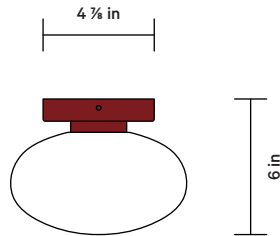

**In Common With**

SIDE VIEW

BOTTOM VIEW

Each mushroom diffuser is mold-blown by humans, so they're all individuals. While the same size and shape, they are not identical.

### NOTES

1. Comes with 10 feet of black rubber cord. Contact us if you'd like something custom.
2. On/off switch is located 2 feet from the plug.