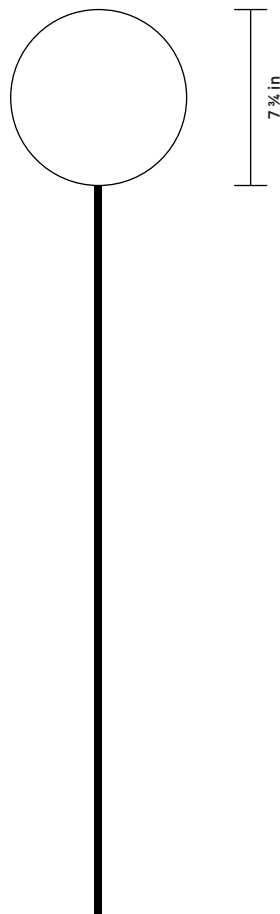

**In Common With**

SIDE VIEW

BOTTOM VIEW

Each mushroom diffuser is mold-blown by humans, so they're all individuals. While the same size and shape, they are not identical.

### DETAILS

Materials	Steel, Brass, Glass
Bulbs Included	E12 / 110 V / 5.0 W / 550 lm / 2700 K Dimmable
Lead Time	2 Weeks
Max Wattage	10 W
Certifications	

### NOTES

1. Comes with 10 feet of black rubber cord. Contact us if you'd like something custom.
2. On/off switch is located 2 feet from the plug.