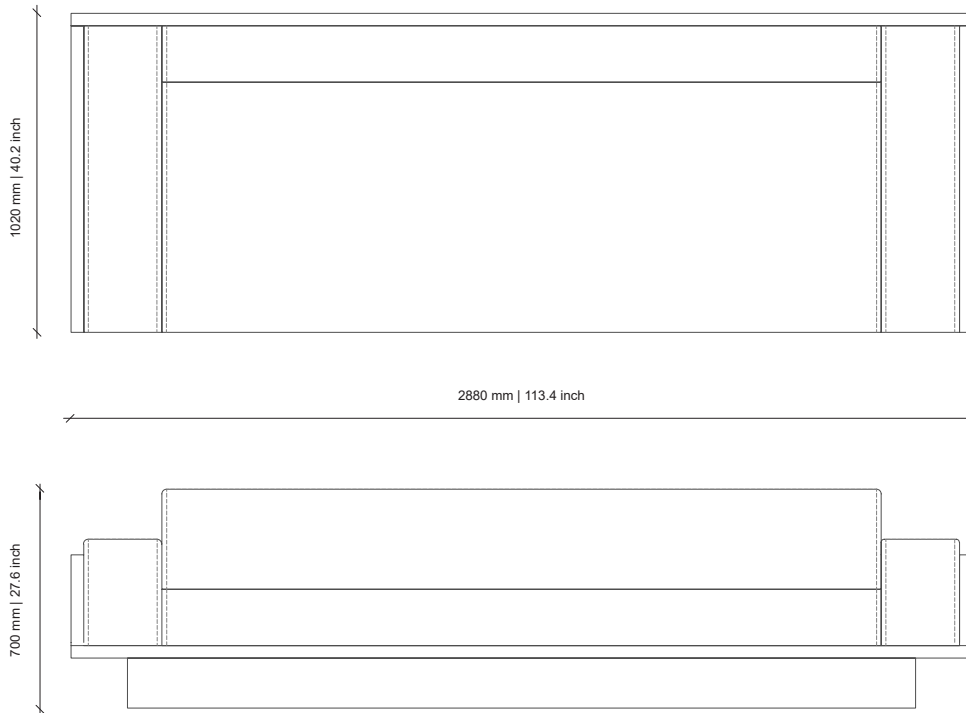

LEATHER OPTIONS | COM AVAILABLE

WOOD OPTIONS

DESCRIPTION

Upholstered | Solid & Wire Brushed Veneered Oak / Ash / Walnut

DIMENSIONS

2280W x 1020D x 700H mm | SEAT HEIGHT: 380 mm | 89.8W x 40.2D x 27.6H in | SEAT HEIGHT 14.9 in

LEATHER OPTIONS | COM AVAILABLE

WOOD OPTIONS

DESCRIPTION

Upholstered | Solid & Wire Brushed Veneered Oak / Ash / Walnut

DIMENSIONS

2880W x 1020D x 700H mm | SEAT HEIGHT: 380 mm | 113.4W x 40.2D x 27.6H in | SEAT HEIGHT 14.9 in

LEATHER OPTIONS | COM AVAILABLE

WOOD OPTIONS

DESCRIPTION

Upholstered | Solid & Wire Brushed Veneered Oak / Ash / Walnut

DIMENSIONS

1600W x 1020D x 700H mm | SEAT HEIGHT: 380 mm | 62.9W x 40.2D x 27.2H in | SEAT HEIGHT 14.9 in

LEATHER OPTIONS | COM AVAILABLE

WOOD OPTIONS

DESCRIPTION

Upholstered | Solid & Wire Brushed Veneered Oak / Ash / Walnut

DIMENSIONS

3240W x 1020D x 700H mm | SEAT HEIGHT: 380 mm | 127.6W x 40.2D x 27.6H in | SEAT HEIGHT 14.9 in