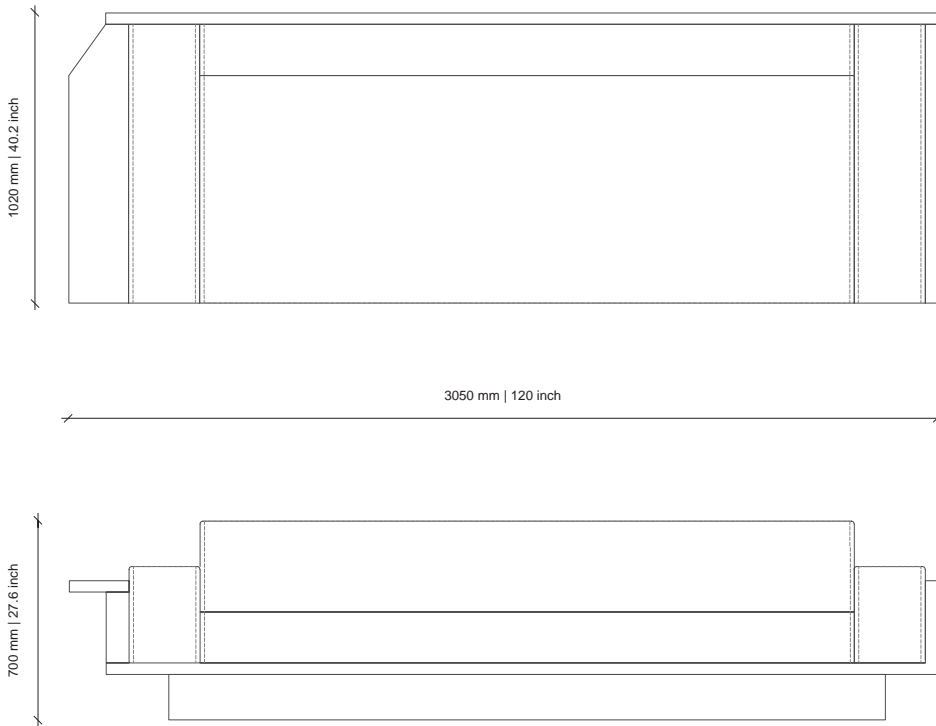

LEATHER OPTIONS | COM AVAILABLE

WOOD OPTIONS

DESCRIPTION

Upholstered | Solid & Wire Brushed Veneered Oak / Ash / Walnut

DIMENSIONS

2450W x 1020D x 700H mm | SEAT HEIGHT: 380 mm | 96.5W x 40.2D x 27.6H in | SEAT HEIGHT 14.9 in

LEATHER OPTIONS | COM AVAILABLE

WOOD OPTIONS

DESCRIPTION

Upholstered | Solid & Wire Brushed Veneered Oak / Ash / Walnut

DIMENSIONS

3050W x 1020D x 700H mm | SEAT HEIGHT: 380 mm | 120W x 40.2D x 27.6H in | SEAT HEIGHT 14.9 in

LEATHER OPTIONS | COM AVAILABLE

WOOD OPTIONS

DESCRIPTION

Upholstered | Solid & Wire Brushed Veneered Oak / Ash / Walnut

DIMENSIONS

1790W x 1020D x 700H mm | SEAT HEIGHT: 380 mm | 70.5W x 40.2D x 27.2H in | SEAT HEIGHT 14.9 in

LEATHER OPTIONS | COM AVAILABLE

WOOD OPTIONS

DESCRIPTION

Upholstered | Solid & Wire Brushed Veneered Oak / Ash / Walnut

DIMENSIONS

3240W x 1020D x 700H mm | SEAT HEIGHT: 380 mm | 127.6W x 40.2D x 27.6H in | SEAT HEIGHT 14.9 in