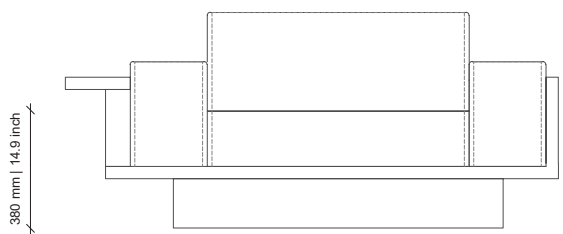

LEATHER OPTIONS | COM AVAILABLE

WOOD OPTIONS

DESCRIPTION

Upholstered | Solid & Wire Brushed Veneered Oak / Ash / Walnut

DIMENSIONS

2280W x 1020D x 700H mm | SEAT HEIGHT: 380 mm | 89.8W x 40.2D x 27.6H in | SEAT HEIGHT 14.9 in

LEATHER OPTIONS | COM AVAILABLE

WOOD OPTIONS

DESCRIPTION

Upholstered | Solid & Wire Brushed Veneered Oak / Ash / Walnut

DIMENSIONS

2880W x 1020D x 700H mm | SEAT HEIGHT: 380 mm | 113.4W x 40.2D x 27.6H in | SEAT HEIGHT 14.9 in

LEATHER OPTIONS | COM AVAILABLE

WOOD OPTIONS

DESCRIPTION

Upholstered | Solid & Wire Brushed Veneered Oak / Ash / Walnut

DIMENSIONS

1600W x 1020D x 700H mm | SEAT HEIGHT: 380 mm | 62.9W x 40.2D x 27.2H in | SEAT HEIGHT 14.9 in