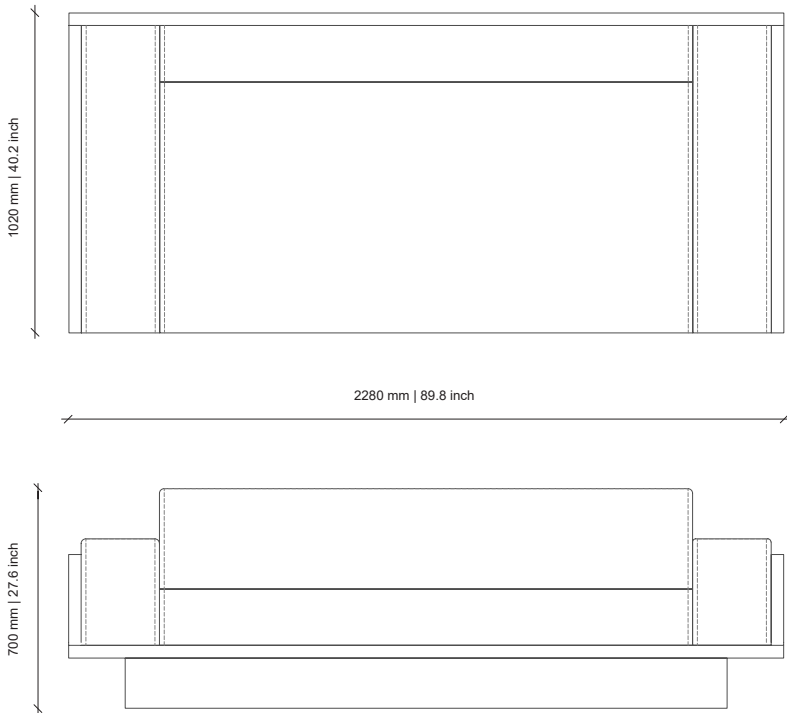

LEATHER OPTIONS | COM AVAILABLE

WOOD OPTIONS

DESCRIPTION

Upholstered | Solid & Wire Brushed Veneered Oak / Ash / Walnut

DIMENSIONS

1430W x 1020D x 700H mm | SEAT HEIGHT: 380 mm | 56.3W x 40.2D x 27.2H in | SEAT HEIGHT 14.9 in

LEATHER OPTIONS | COM AVAILABLE

WOOD OPTIONS

DESCRIPTION

Upholstered | Solid & Wire Brushed Veneered Oak / Ash / Walnut

DIMENSIONS

2280W x 1020D x 700H mm | SEAT HEIGHT: 380 mm | 89.8W x 40.2D x 27.6H in | SEAT HEIGHT 14.9 in

LEATHER OPTIONS | COM AVAILABLE

WOOD OPTIONS

DESCRIPTION

Upholstered | Solid & Wire Brushed Veneered Oak / Ash / Walnut

DIMENSIONS

2640W x 1020D x 700H mm | SEAT HEIGHT: 380 mm | 103.9W x 40.2D x 27.6H in | SEAT HEIGHT 14.9 in

LEATHER OPTIONS | COM AVAILABLE

WOOD OPTIONS

DESCRIPTION

Upholstered | Solid & Wire Brushed Veneered Oak / Ash / Walnut

DIMENSIONS

3240W x 1020D x 700H mm | SEAT HEIGHT: 380 mm | 127.6W x 40.2D x 27.6H in | SEAT HEIGHT 14.9 in