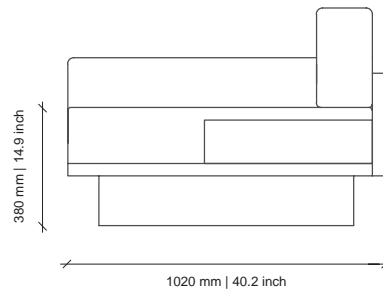

LEATHER OPTIONS | COM AVAILABLE

WOOD OPTIONS

DESCRIPTION

Upholstered | Solid & Wire Brushed Veneered Oak / Ash / Walnut

DIMENSIONS

1600W x 1020D x 700H mm | SEAT HEIGHT: 380 mm | 62.9W x 40.2D x 27.2H in | SEAT HEIGHT 14.9 in

LEATHER OPTIONS | COM AVAILABLE

WOOD OPTIONS

DESCRIPTION

Upholstered | Solid & Wire Brushed Veneered Oak / Ash / Walnut

DIMENSIONS

2450W x 1020D x 700H mm | SEAT HEIGHT: 380 mm | 96.5W x 40.2D x 27.6H in | SEAT HEIGHT 14.9 in

LEATHER OPTIONS | COM AVAILABLE

WOOD OPTIONS

DESCRIPTION

Upholstered | Solid & Wire Brushed Veneered Oak / Ash / Walnut

DIMENSIONS

3050W x 1020D x 700H mm | SEAT HEIGHT: 380 mm | 120W x 40.2D x 27.6H in | SEAT HEIGHT 14.9 in

LEATHER OPTIONS | COM AVAILABLE

WOOD OPTIONS

DESCRIPTION

Upholstered | Solid & Wire Brushed Veneered Oak / Ash / Walnut

DIMENSIONS

1790W x 1020D x 700H mm | SEAT HEIGHT: 380 mm | 70.5W x 40.2D x 27.2H in | SEAT HEIGHT 14.9 in