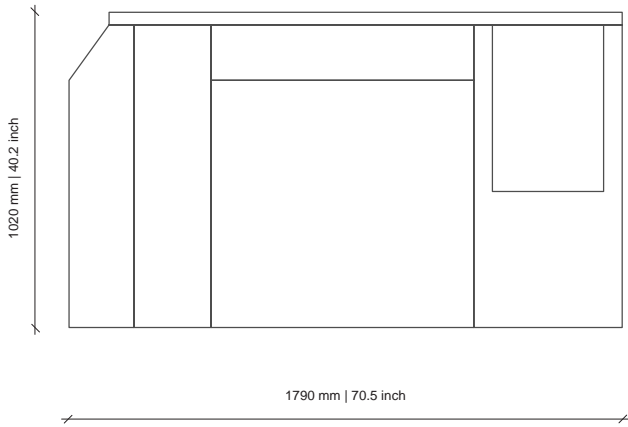

LEATHER OPTIONS | COM AVAILABLE

WOOD OPTIONS

DESCRIPTION

Upholstered | Solid & Wire Brushed Veneered Oak / Ash / Walnut

DIMENSIONS

2450W x 1020D x 700H mm | SEAT HEIGHT: 380 mm | 96.5W x 40.2D x 27.6H in | SEAT HEIGHT 14.9 in

LEATHER OPTIONS | COM AVAILABLE

WOOD OPTIONS

DESCRIPTION

Upholstered | Solid & Wire Brushed Veneered Oak / Ash / Walnut

DIMENSIONS

3050W x 1020D x 700H mm | SEAT HEIGHT: 380 mm | 120W x 40.2D x 27.6H in | SEAT HEIGHT 14.9 in

LEATHER OPTIONS | COM AVAILABLE

WOOD OPTIONS

DESCRIPTION

Upholstered | Solid & Wire Brushed Veneered Oak / Ash / Walnut

DIMENSIONS

1790W x 1020D x 700H mm | SEAT HEIGHT: 380 mm | 70.5W x 40.2D x 27.2H in | SEAT HEIGHT 14.9 in

LEATHER OPTIONS | COM AVAILABLE

WOOD OPTIONS

DESCRIPTION

Upholstered | Solid & Wire Brushed Veneered Oak / Ash / Walnut

DIMENSIONS

2640W x 1020D x 700H mm | SEAT HEIGHT: 380 mm | 103.9W x 40.2D x 27.6H in | SEAT HEIGHT 14.9 in