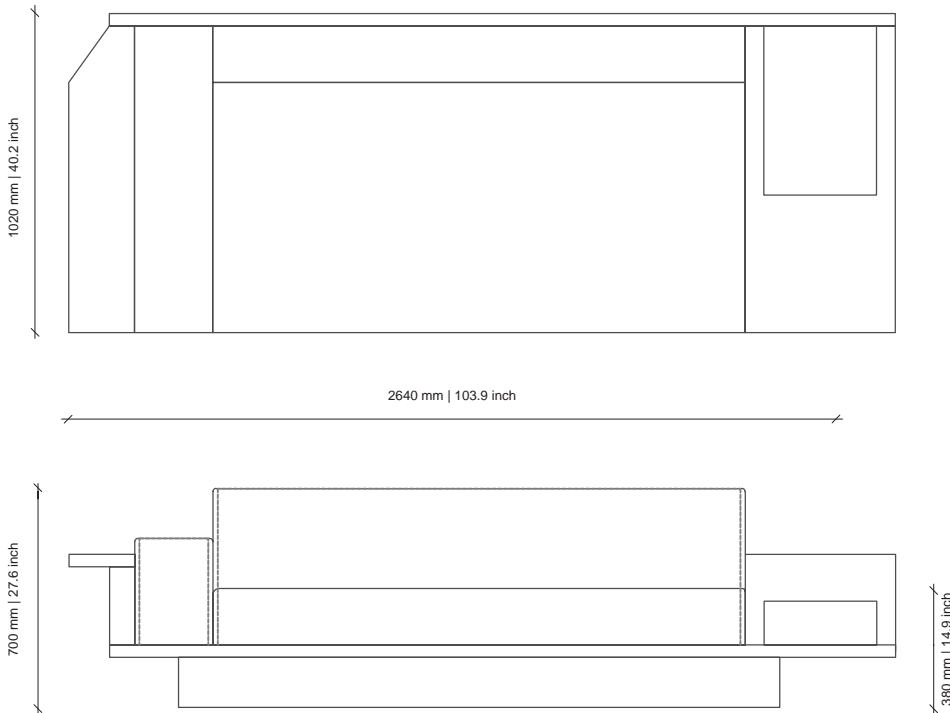

LEATHER OPTIONS | COM AVAILABLE

WOOD OPTIONS

DESCRIPTION

Upholstered | Solid & Wire Brushed Veneered Oak / Ash / Walnut

DIMENSIONS

3050W x 1020D x 700H mm | SEAT HEIGHT: 380 mm | 120W x 40.2D x 27.6H in | SEAT HEIGHT 14.9 in

LEATHER OPTIONS | COM AVAILABLE

WOOD OPTIONS

DESCRIPTION

Upholstered | Solid & Wire Brushed Veneered Oak / Ash / Walnut

DIMENSIONS

1790W x 1020D x 700H mm | SEAT HEIGHT: 380 mm | 70.5W x 40.2D x 27.2H in | SEAT HEIGHT 14.9 in

LEATHER OPTIONS | COM AVAILABLE

WOOD OPTIONS

DESCRIPTION

Upholstered | Solid & Wire Brushed Veneered Oak / Ash / Walnut

DIMENSIONS

2640W x 1020D x 700H mm | SEAT HEIGHT: 380 mm | 103.9W x 40.2D x 27.6H in | SEAT HEIGHT 14.9 in

LEATHER OPTIONS | COM AVAILABLE

WOOD OPTIONS

DESCRIPTION

Upholstered | Solid & Wire Brushed Veneered Oak / Ash / Walnut

DIMENSIONS

3240W x 1020D x 700H mm | SEAT HEIGHT: 380 mm | 127.6W x 40.2D x 27.6H in | SEAT HEIGHT 14.9 in