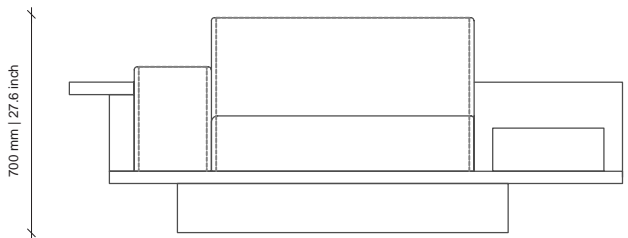

LEATHER OPTIONS | COM AVAILABLE

WOOD OPTIONS

DESCRIPTION

Upholstered | Solid & Wire Brushed Veneered Oak / Ash / Walnut

DIMENSIONS

1790W x 1020D x 700H mm | SEAT HEIGHT: 380 mm | 70.5W x 40.2D x 27.2H in | SEAT HEIGHT 14.9 in

COM/COL

Fabric: 6m / 6.56yd

Leather: 12m² / 129.17sq ft

DISCLAIMERS:

TIMBER - Different textures, grains, colouration and densities are all natural characteristics of timbers. We find these variances an inherent and valuable part of the natural beauty of wood, no two pieces are the same making each OKHA design a unique, characterful piece and each product will be different from the next. Timber movement will also occur as this is a natural product.