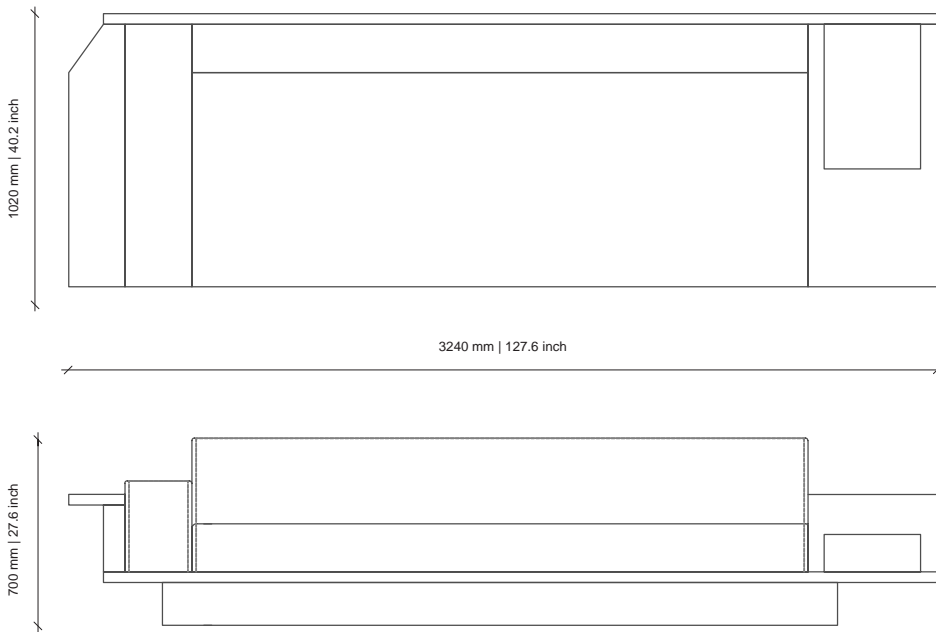

LEATHER OPTIONS | COM AVAILABLE

WOOD OPTIONS

DESCRIPTION

Upholstered | Solid & Wire Brushed Veneered Oak / Ash / Walnut

DIMENSIONS

3050W x 1020D x 700H mm | SEAT HEIGHT: 380 mm | 120W x 40.2D x 27.6H in | SEAT HEIGHT 14.9 in

LEATHER OPTIONS | COM AVAILABLE

WOOD OPTIONS

DESCRIPTION

Upholstered | Solid & Wire Brushed Veneered Oak / Ash / Walnut

DIMENSIONS

1790W x 1020D x 700H mm | SEAT HEIGHT: 380 mm | 70.5W x 40.2D x 27.2H in | SEAT HEIGHT 14.9 in

LEATHER OPTIONS | COM AVAILABLE

WOOD OPTIONS

DESCRIPTION

Upholstered | Solid & Wire Brushed Veneered Oak / Ash / Walnut

DIMENSIONS

2640W x 1020D x 700H mm | SEAT HEIGHT: 380 mm | 103.9W x 40.2D x 27.6H in | SEAT HEIGHT 14.9 in

LEATHER OPTIONS | COM AVAILABLE

WOOD OPTIONS

DESCRIPTION

Upholstered | Solid & Wire Brushed Veneered Oak / Ash / Walnut

DIMENSIONS

3240W x 1020D x 700H mm | SEAT HEIGHT: 380 mm | 127.6W x 40.2D x 27.6H in | SEAT HEIGHT 14.9 in