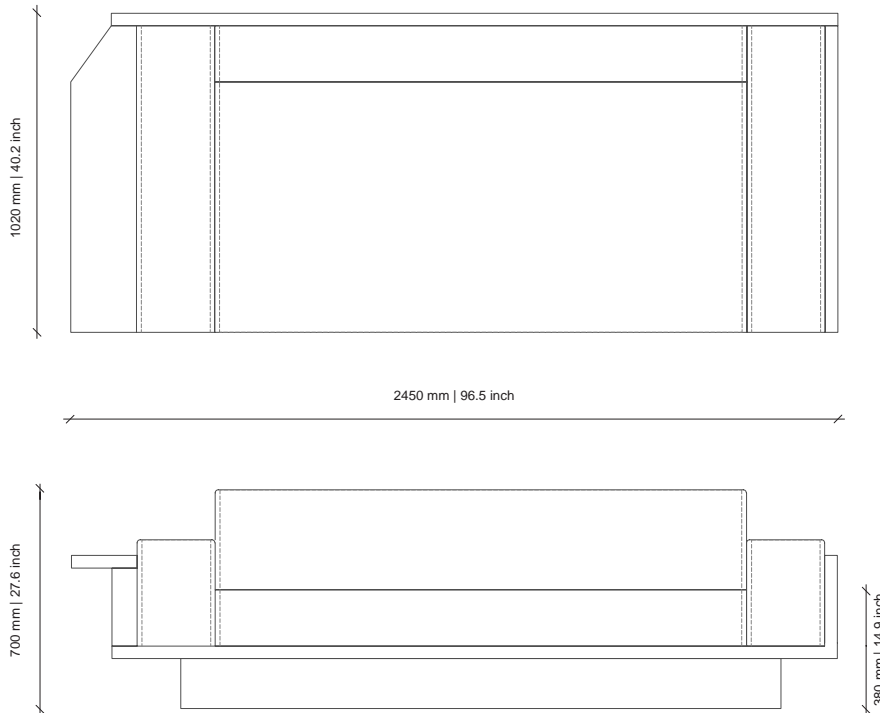

LEATHER OPTIONS | COM AVAILABLE

WOOD OPTIONS

DESCRIPTION

Upholstered | Solid & Wire Brushed Veneered Oak / Ash / Walnut

DIMENSIONS

1600W x 1020D x 700H mm | SEAT HEIGHT: 380 mm | 62.9W x 40.2D x 27.2H in | SEAT HEIGHT 14.9 in

LEATHER OPTIONS | COM AVAILABLE

WOOD OPTIONS

DESCRIPTION

Upholstered | Solid & Wire Brushed Veneered Oak / Ash / Walnut

DIMENSIONS

2450W x 1020D x 700H mm | SEAT HEIGHT: 380 mm | 96.5W x 40.2D x 27.6H in | SEAT HEIGHT 14.9 in

LEATHER OPTIONS | COM AVAILABLE

WOOD OPTIONS

DESCRIPTION

Upholstered | Solid & Wire Brushed Veneered Oak / Ash / Walnut

DIMENSIONS

2640W x 1020D x 700H mm | SEAT HEIGHT: 380 mm | 103.9W x 40.2D x 27.6H in | SEAT HEIGHT 14.9 in

LEATHER OPTIONS | COM AVAILABLE

WOOD OPTIONS

DESCRIPTION

Upholstered | Solid & Wire Brushed Veneered Oak / Ash / Walnut

DIMENSIONS

3240W x 1020D x 700H mm | SEAT HEIGHT: 380 mm | 127.6W x 40.2D x 27.6H in | SEAT HEIGHT 14.9 in