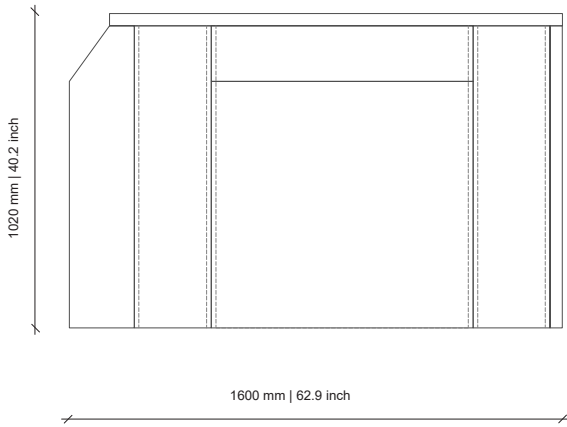

LEATHER OPTIONS | COM AVAILABLE

WOOD OPTIONS

DESCRIPTION

Upholstered | Solid & Wire Brushed Veneered Oak / Ash / Walnut

DIMENSIONS

2280W x 1020D x 700H mm | SEAT HEIGHT: 380 mm | 89.8W x 40.2D x 27.6H in | SEAT HEIGHT 14.9 in

LEATHER OPTIONS | COM AVAILABLE

WOOD OPTIONS

DESCRIPTION

Upholstered | Solid & Wire Brushed Veneered Oak / Ash / Walnut

DIMENSIONS

2880W x 1020D x 700H mm | SEAT HEIGHT: 380 mm | 113.4W x 40.2D x 27.6H in | SEAT HEIGHT 14.9 in

LEATHER OPTIONS | COM AVAILABLE

WOOD OPTIONS

DESCRIPTION

Upholstered | Solid & Wire Brushed Veneered Oak / Ash / Walnut

DIMENSIONS

1600W x 1020D x 700H mm | SEAT HEIGHT: 380 mm | 62.9W x 40.2D x 27.2H in | SEAT HEIGHT 14.9 in

LEATHER OPTIONS | COM AVAILABLE

WOOD OPTIONS

DESCRIPTION

Upholstered | Solid & Wire Brushed Veneered Oak / Ash / Walnut

DIMENSIONS

2450W x 1020D x 700H mm | SEAT HEIGHT: 380 mm | 96.5W x 40.2D x 27.6H in | SEAT HEIGHT 14.9 in