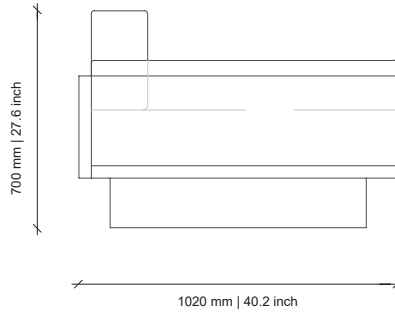

LEATHER OPTIONS | COM AVAILABLE

WOOD OPTIONS

DESCRIPTION

Upholstered | Solid & Wire Brushed Veneered Oak / Ash / Walnut

DIMENSIONS

2280W x 1020D x 700H mm | SEAT HEIGHT: 380 mm | 89.8W x 40.2D x 27.6H in | SEAT HEIGHT 14.9 in

LEATHER OPTIONS | COM AVAILABLE

WOOD OPTIONS

DESCRIPTION

Upholstered | Solid & Wire Brushed Veneered Oak / Ash / Walnut

DIMENSIONS

2880W x 1020D x 700H mm | SEAT HEIGHT: 380 mm | 113.4W x 40.2D x 27.6H in | SEAT HEIGHT 14.9 in

LEATHER OPTIONS | COM AVAILABLE

WOOD OPTIONS

DESCRIPTION

Upholstered | Solid & Wire Brushed Veneered Oak / Ash / Walnut

DIMENSIONS

1600W x 1020D x 700H mm | SEAT HEIGHT: 380 mm | 62.9W x 40.2D x 27.2H in | SEAT HEIGHT 14.9 in

LEATHER OPTIONS | COM AVAILABLE

WOOD OPTIONS

DESCRIPTION

Upholstered | Solid & Wire Brushed Veneered Oak / Ash / Walnut

DIMENSIONS

2450W x 1020D x 700H mm | SEAT HEIGHT: 380 mm | 96.5W x 40.2D x 27.6H in | SEAT HEIGHT 14.9 in