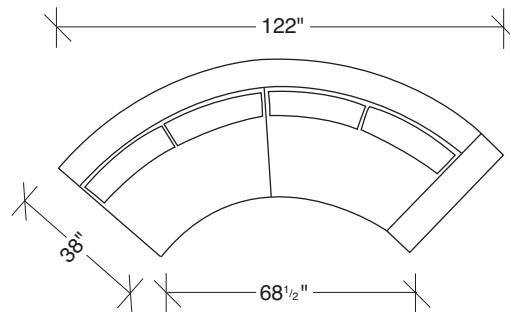

Cool Clip

No. 1217-213 LEFT CHAISE

W 69 D 38 H 30 in.
Seat depth 23 in.
Seat height 19 in.

No. 1217-212 RAF SOFA

W 122 D 38 H 30 in.
Seat depth 23 in.
Seat height 19 in.
Arm height 26½ in.
Arm width 6 in.

Base and legs polished stainless steel.
Throw pillows optional. Must specify.

1217-100
ARMLESS CHAIR

1217-210
ARMLESS SOFA

1217-101
LAF CHAIR

1217-211
LAF SOFA

1217-102
RAF CHAIR

1217-212
RAF SOFA

1217-213
LEFT CHAISE

1217-214
RIGHT CHAISE

1217-000
TABLE OTTOMAN

1217-004
OTTOMAN

Cool Clip
1217 - Series

Scale 1/4" = 1'0"
All upholstery sizes are approximate