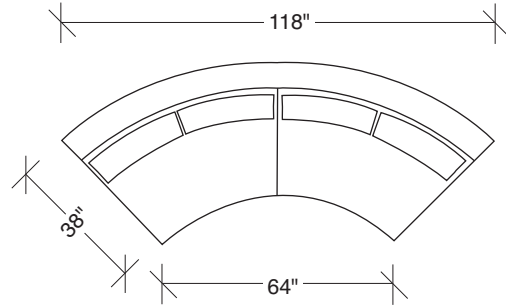

1217-210
ARMLESS SOFA