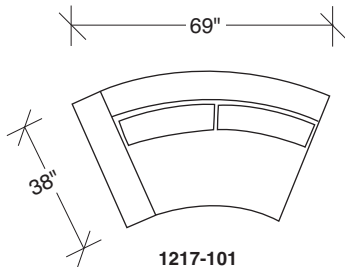

Cool Clip

No. 1217-213 LEFT CHAISE

W 69 D 38 H 30 in.
Seat depth 23 in.
Seat height 19 in.

No. 1217-212 RAF SOFA

W 122 D 38 H 30 in.
Seat depth 23 in.
Seat height 19 in.
Arm height 26½ in.
Arm width 6 in.

Base and legs polished stainless steel.
Throw pillows optional. Must specify.

1217-100
ARMLESS CHAIR

1217-210
ARMLESS SOFA

1217-101
LAF CHAIR

1217-211
LAF SOFA

1217-102
RAF CHAIR

1217-212
RAF SOFA

1217-213
LEFT CHAISE

1217-214
RIGHT CHAISE

1217-000
TABLE OTTOMAN

1217-004
OTTOMAN

Cool Clip
1217 - Series

Scale 1/4" = 1'0"
All upholstery sizes are approximate