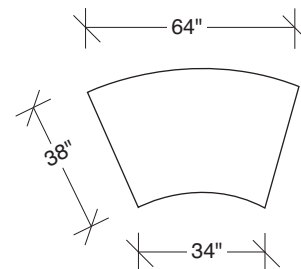

Cool Clip

No. 1217-213 LEFT CHAISE

W 69 D 38 H 30 in.
Seat depth 23 in.
Seat height 19 in.

No. 1217-212 RAF SOFA

W 122 D 38 H 30 in.
Seat depth 23 in.
Seat height 19 in.
Arm height 26½ in.
Arm width 6 in.

1217-214
RIGHT CHAISE

1217-000
TABLE OTTOMAN

1217-004
OTTOMAN

Cool Clip
1217 - Series

Scale 1/4" = 1'0"
All upholstery sizes are approximate