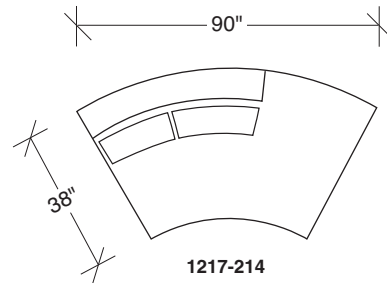

Cool Clip

No. 1217-213 LEFT CHAISE

W 69 D 38 H 30 in.
Seat depth 23 in.
Seat height 19 in.

No. 1217-212 RAF SOFA

W 122 D 38 H 30 in.
Seat depth 23 in.
Seat height 19 in.
Arm height 26½ in.
Arm width 6 in.

Base and legs polished stainless steel.
Throw pillows optional. Must specify.

1217-100
ARMLESS CHAIR

1217-210
ARMLESS SOFA

1217-101
LAF CHAIR

1217-211
LAF SOFA

1217-102
RAF CHAIR

1217-212
RAF SOFA

1217-213
LEFT CHAISE

1217-214
RIGHT CHAISE

1217-000
TABLE OTTOMAN

1217-004
OTTOMAN

Cool Clip
1217 - Series

Scale 1/4" = 1'0"
All upholstery sizes are approximate