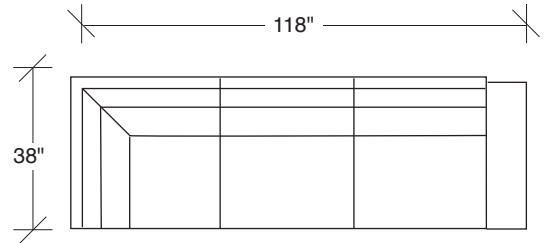

### **No. 1420-226-DB RAF/LEFT CORNER**

W 88 D 38 H 29 in.

Seat depth 23 in.

Seat height 19 in.

Arm height 23 in.

Arm width 10 in.

Height to top of back cushion 34 in. approximately. Shown with dark bronze legs. Also available in polished stainless steel, black powder coat, white powder coat or gray powder coat metal finish. Must specify. Throw pillows optional. Must specify.

**1420-402**  
RIGHT CHAISE

**1420-313**  
SOFA

**1420-004**  
OTTOMAN  
W/ LEGS ONLY

**1420-401**  
LEFT CHAISE

**1420-312**  
RAF SOFA

**1420-227**  
LAF W/ ATTACHED HI-CORNER

**1420-327**  
LAF W/ ATTACHED OTTOMAN

**1420-311**  
LAF SOFA

**1420-226**  
RAF W/ ATTACHED HI-CORNER

**1420-326**  
RAF W/ ATTACHED OTTOMAN

**1420-306**  
RAF W/ ATTACHED HI-CORNER

**1420-307**  
LAF W/ ATTACHED HI-CORNER

**1420-302**  
RAF 3-SEAT SOFA

## Hangover 1420 - Series

Scale 1/4" = 1'0"

All upholstery sizes are approximate