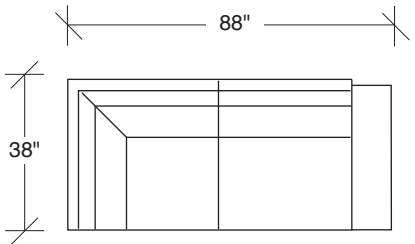

1420-226
RAF W/ ATTACHED HI-CORNER