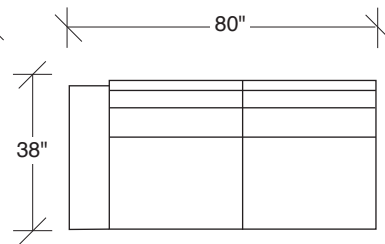

### **No. 1420-311-DB LAF SOFA**

W 80 D 38 H 29 in.

Seat depth 23 in.

Seat height 19 in.

Arm height 23 in.

Arm width 10 in.

### **No. 1420-226-DB RAF/LEFT CORNER**

W 88 D 38 H 29 in.

Seat depth 23 in.

Seat height 19 in.

Arm height 23 in.

Arm width 10 in.

Height to top of back cushion 34 in. approximately. Shown with dark bronze legs. Also available in polished stainless steel, black powder coat, white powder coat or gray powder coat metal finish. Must specify. Throw pillows optional. Must specify.

**1420-402**  
RIGHT CHAISE

**1420-313**  
SOFA

**1420-004**  
OTTOMAN  
W/ LEGS ONLY

**1420-401**  
LEFT CHAISE

**1420-312**  
RAF SOFA

**1420-227**  
LAF W/ ATTACHED HI-CORNER

**1420-327**  
LAF W/ ATTACHED OTTOMAN

## Hangover 1420 - Series

Scale 1/4" = 1'0"

All upholstery sizes are approximate