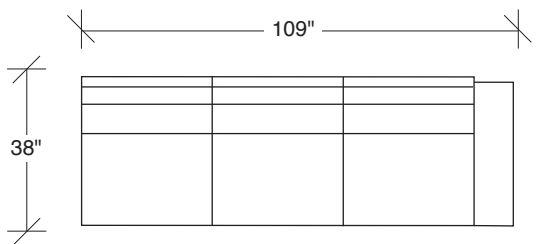

### **No. 1420-226-DB RAF/LEFT CORNER**

W 88 D 38 H 29 in.

Seat depth 23 in.

Seat height 19 in.

Arm height 23 in.

Arm width 10 in.

Height to top of back cushion 34 in. approximately. Shown with dark bronze legs. Also available in polished stainless steel, black powder coat, white powder coat or gray powder coat metal finish. Must specify. Throw pillows optional. Must specify.

**1420-311**  
LAF SOFA

**1420-226**  
RAF W/ ATTACHED HI-CORNER

**1420-326**  
RAF W/ ATTACHED OTTOMAN

**1420-306**  
RAF W/ ATTACHED HI-CORNER

**1420-307**  
LAF W/ ATTACHED HI-CORNER

**1420-302**  
RAF 3-SEAT SOFA

## Hangover 1420 - Series

Scale 1/4" = 1'0"

All upholstery sizes are approximate