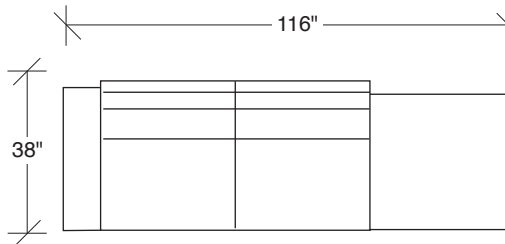

### **No. 1420-311-DB LAF SOFA**

W 80 D 38 H 29 in.

Seat depth 23 in.

Seat height 19 in.

Arm height 23 in.

Arm width 10 in.

### **No. 1420-226-DB RAF/LEFT CORNER**

W 88 D 38 H 29 in.

Seat depth 23 in.

Seat height 19 in.

Arm height 23 in.

Arm width 10 in.

Height to top of back cushion 34 in. approximately. Shown with dark bronze legs. Also available in polished stainless steel, black powder coat, white powder coat or gray powder coat metal finish. Must specify. Throw pillows optional. Must specify.

**1420-402**  
RIGHT CHAISE

**1420-313**  
SOFA

**1420-004**  
OTTOMAN  
W/ LEGS ONLY

**1420-401**  
LEFT CHAISE

**1420-312**  
RAF SOFA

**1420-227**  
LAF W/ ATTACHED HI-CORNER

**1420-327**  
LAF W/ ATTACHED OTTOMAN

## Hangover 1420 - Series

Scale 1/4" = 1'0"

All upholstery sizes are approximate