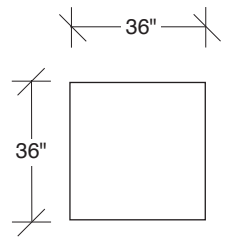

1420-004
OTTOMAN
W/ LEGS ONLY