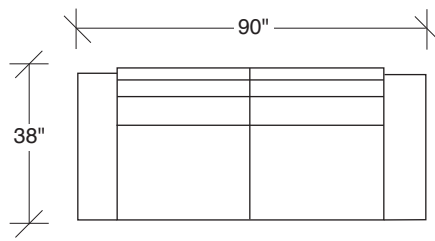

1420-313
SOFA