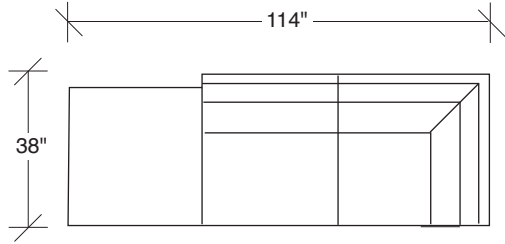

1420-401
LEFT CHAISE