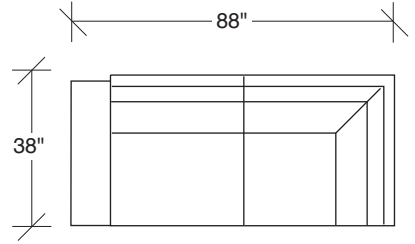

### **No. 1420-311-DB LAF SOFA**

W 80 D 38 H 29 in.

Seat depth 23 in.

Seat height 19 in.

Arm height 23 in.

Arm width 10 in.

### **No. 1420-226-DB RAF/LEFT CORNER**

W 88 D 38 H 29 in.

Seat depth 23 in.

Seat height 19 in.

Arm height 23 in.

Arm width 10 in.

Height to top of back cushion 34 in. approximately. Shown with dark bronze legs. Also available in polished stainless steel, black powder coat, white powder coat or gray powder coat metal finish. Must specify. Throw pillows optional. Must specify.

**1420-402**  
RIGHT CHAISE

**1420-313**  
SOFA

**1420-004**  
OTTOMAN  
W/ LEGS ONLY

**1420-401**  
LEFT CHAISE

**1420-312**  
RAF SOFA

**1420-227**  
LAF W/ ATTACHED HI-CORNER

**1420-327**  
LAF W/ ATTACHED OTTOMAN

## Hangover 1420 - Series

Scale 1/4" = 1'0"

All upholstery sizes are approximate