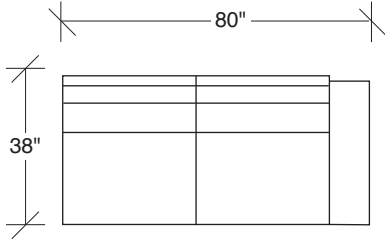

### **No. 1420-311-DB LAF SOFA**

W 80 D 38 H 29 in.

Seat depth 23 in.

Seat height 19 in.

Arm height 23 in.

Arm width 10 in.

### **No. 1420-226-DB RAF/LEFT CORNER**

W 88 D 38 H 29 in.

Seat depth 23 in.

Seat height 19 in.

Arm height 23 in.

Arm width 10 in.

Height to top of back cushion 34 in. approximately. Shown with dark bronze legs. Also available in polished stainless steel, black powder coat, white powder coat or gray powder coat metal finish. Must specify. Throw pillows optional. Must specify.

**1420-402**  
RIGHT CHAISE

**1420-313**  
SOFA

**1420-004**  
OTTOMAN  
W/ LEGS ONLY

**1420-401**  
LEFT CHAISE

**1420-312**  
RAF SOFA

**1420-227**  
LAF W/ ATTACHED HI-CORNER

**1420-327**  
LAF W/ ATTACHED OTTOMAN

## Hangover 1420 - Series

Scale 1/4" = 1'0"

All upholstery sizes are approximate