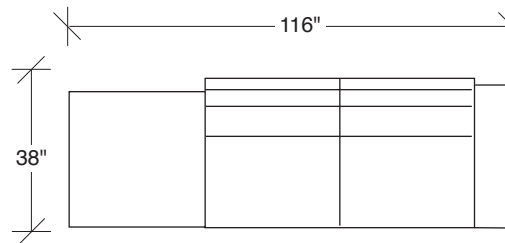

1420-326
RAF W/ ATTACHED OTTOMAN