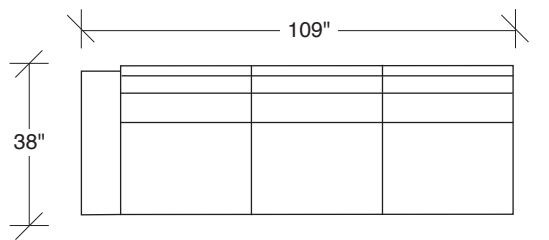

### **No. 1420-226-DB RAF/LEFT CORNER**

W 88 D 38 H 29 in.

Seat depth 23 in.

Seat height 19 in.

Arm height 23 in.

Arm width 10 in.

Height to top of back cushion 34 in. approximately. Shown with dark bronze legs. Also available in polished stainless steel, black powder coat, white powder coat or gray powder coat metal finish. Must specify. Throw pillows optional. Must specify.

**1420-311**  
LAF SOFA

**1420-226**  
RAF W/ ATTACHED HI-CORNER

**1420-326**  
RAF W/ ATTACHED OTTOMAN

**1420-306**  
RAF W/ ATTACHED HI-CORNER

**1420-307**  
LAF W/ ATTACHED HI-CORNER

**1420-302**  
RAF 3-SEAT SOFA