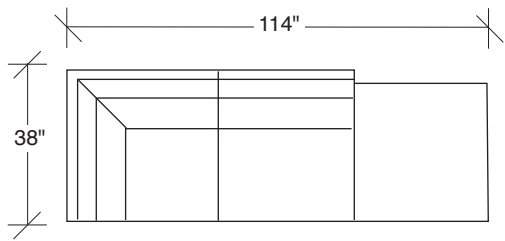

### **No. 1420-311-DB LAF SOFA**

W 80 D 38 H 29 in.

Seat depth 23 in.

Seat height 19 in.

Arm height 23 in.

Arm width 10 in.

### **No. 1420-226-DB RAF/LEFT CORNER**

W 88 D 38 H 29 in.

Seat depth 23 in.

Seat height 19 in.

Arm height 23 in.

Arm width 10 in.

Height to top of back cushion 34 in. approximately. Shown with dark bronze legs. Also available in polished stainless steel, black powder coat, white powder coat or gray powder coat metal finish. Must specify. Throw pillows optional. Must specify.

## Hangover 1420 - Series

Scale 1/4" = 1'0"

All upholstery sizes are approximate