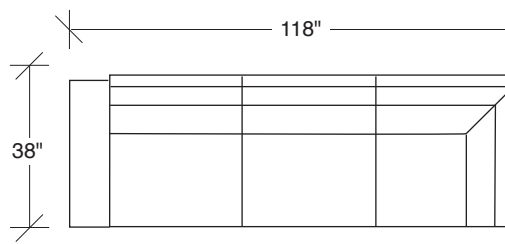

### **No. 1420-311-DB LAF SOFA**

W 80 D 38 H 29 in.

Seat depth 23 in.

Seat height 19 in.

Arm height 23 in.

Arm width 10 in.

### **No. 1420-226-DB RAF/LEFT CORNER**

W 88 D 38 H 29 in.

Seat depth 23 in.

Seat height 19 in.

Arm height 23 in.

Arm width 10 in.

Height to top of back cushion 34 in. approximately. Shown with dark bronze legs. Also available in polished stainless steel, black powder coat, white powder coat or gray powder coat metal finish. Must specify. Throw pillows optional. Must specify.

**1420-311**  
LAF SOFA

**1420-226**  
RAF W/ ATTACHED HI-CORNER

**1420-326**  
RAF W/ ATTACHED OTTOMAN

**1420-306**  
RAF W/ ATTACHED HI-CORNER

**1420-307**  
LAF W/ ATTACHED HI-CORNER

**1420-302**  
RAF 3-SEAT SOFA

## Hangover 1420 - Series

Scale 1/4" = 1'0"

All upholstery sizes are approximate