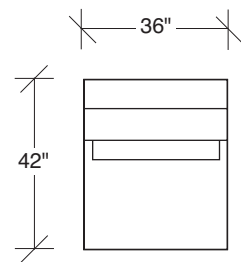

### No. 1442-000 OTTOMAN

W 36 D 42 H 18 in.

### No. 1442-102 RAF CHAIR

W 42 D 42 H 27 in.  
 Seat depth 22 in.  
 Seat height 18 in.  
 Arm height 27 in.  
 Arm width 7 in.

### No. 1431-08 LARGE ROUND TABLE TRAY

Dia. 26 H 1¼ in.  
 Shown in storm wood finish.

**1442-213**  
LAF CURVED  
SOFA

**1442-214**  
RAF CURVED  
SOFA

**1442-210**  
ARMLESS CURVED  
SOFA

**1442-101**  
LAF CHAIR

**Straight Up  
1442 - Series**

Scale 1/4" = 1'0"  
All upholstery sizes are approximate

Note: Measurements are for frame only  
the thickness of upholstery can add inches to a larger sectional