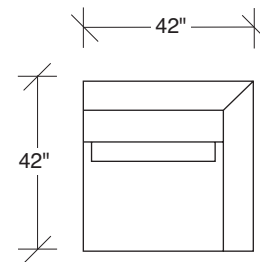

1442-102
RAF CHAIR