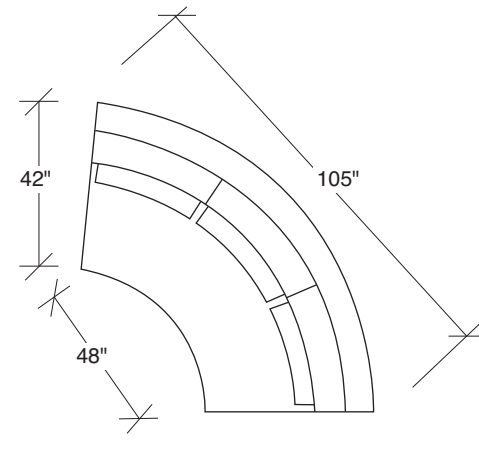

1442-210
ARMLESS CURVED
SOFA