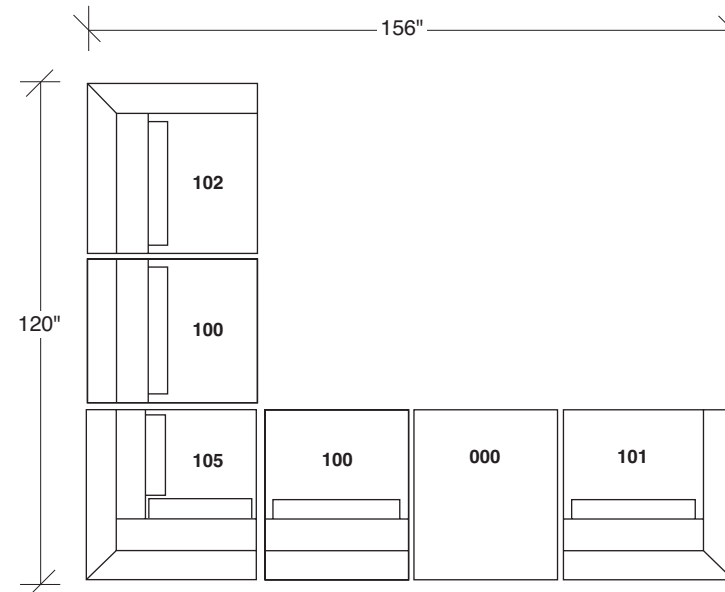

### No. 1442-004 OTTOMAN

W 21 D 42 H 18 in.

### No. 1442-102 RAF CHAIR

W 42 D 42 H 27 in.  
 Seat depth 22 in.  
 Seat height 18 in.  
 Arm height 27 in.  
 Arm width 7 in.

**Straight Up  
1442 - Series**

Scale 1/4" = 1'0"  
All upholstery sizes are approximate

Note: Measurements are for frame only  
the thickness of upholstery can add inches to a larger sectional