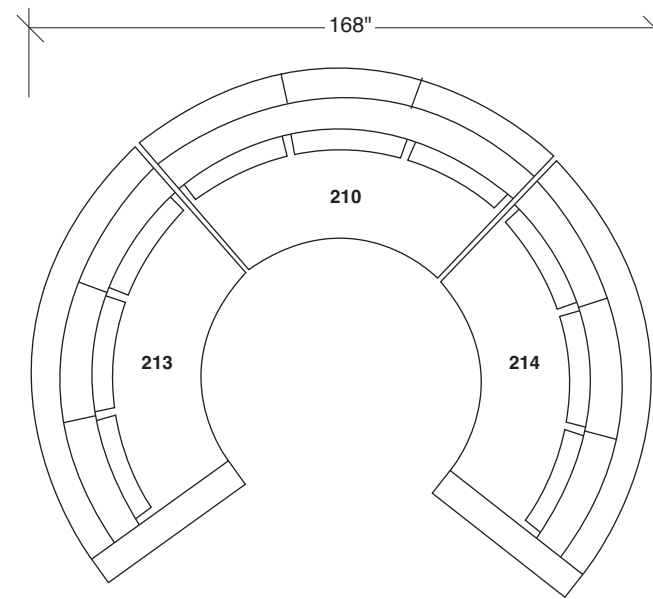

### No. 1442-004 OTTOMAN

W 21 D 42 H 18 in.

### No. 1442-102 RAF CHAIR

W 42 D 42 H 27 in.  
 Seat depth 22 in.  
 Seat height 18 in.  
 Arm height 27 in.  
 Arm width 7 in.

### No. 1431-08 LARGE ROUND TABLE TRAY

Dia. 26 H 1¼ in.  
 Shown in storm wood finish.

**1442-213**  
LAF CURVED  
SOFA

**1442-214**  
RAF CURVED  
SOFA

**1442-210**  
ARMLESS CURVED  
SOFA

**1442-101**  
LAF CHAIR

**Straight Up  
1442 - Series**

Scale 1/4" = 1'0"  
All upholstery sizes are approximate

Note: Measurements are for frame only  
the thickness of upholstery can add inches to a larger sectional