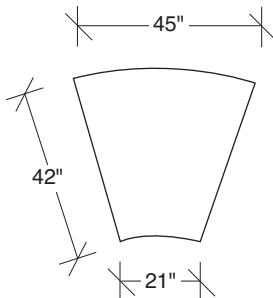

1442-004
OTTOMAN