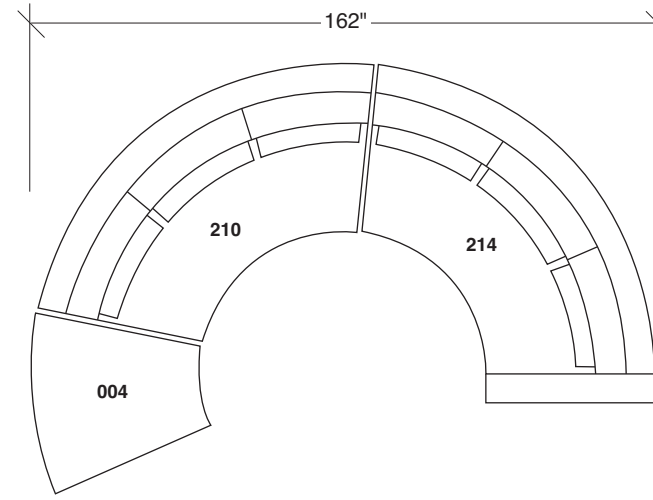

### No. 1442-100 ARMLESS CHAIR

W 36 D 42 H 27 in.  
 Seat depth 22 in.  
 Seat height 18 in.

Height to top of back cushion 34 inches approximately.  
 Throw pillows optional. Must specify.

### No. 1442-102 RAF CHAIR

W 42 D 42 H 27 in.  
 Seat depth 22 in.  
 Seat height 18 in.  
 Arm height 27 in.  
 Arm width 7 in.

### No. 1431-08 LARGE ROUND TABLE TRAY

Dia. 26 H 1¼ in.  
 Shown in storm wood finish.

**1442-213**  
LAF CURVED  
SOFA

**1442-214**  
RAF CURVED  
SOFA

**1442-210**  
ARMLESS CURVED  
SOFA

**1442-101**  
LAF CHAIR

**Straight Up  
1442 - Series**

Scale 1/4" = 1'0"  
All upholstery sizes are approximate

Note: Measurements are for frame only  
the thickness of upholstery can add inches to a larger sectional