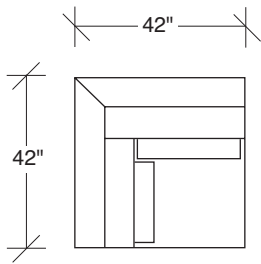

1442-104
LEFT CORNER