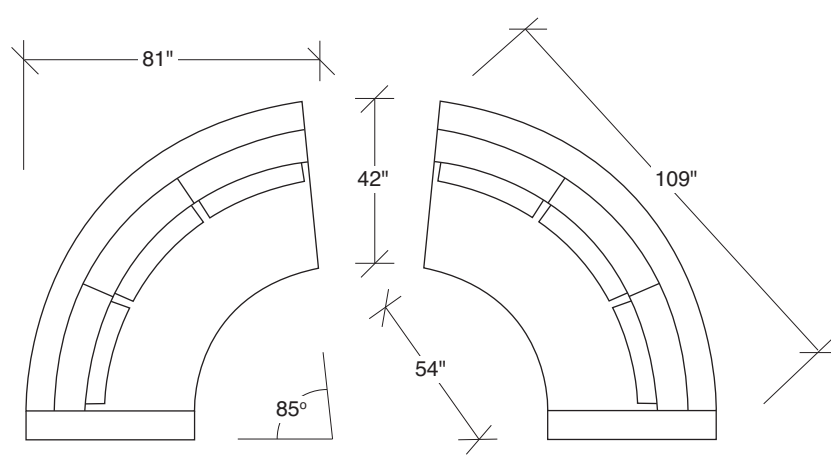

1442-213
LAF CURVED
SOFA

1442-214
RAF CURVED
SOFA