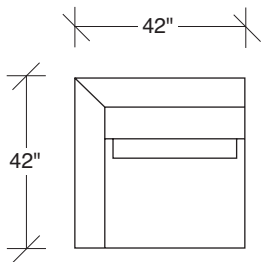

### No. 1442-102 RAF CHAIR

W 42 D 42 H 27 in.  
 Seat depth 22 in.  
 Seat height 18 in.  
 Arm height 27 in.  
 Arm width 7 in.

### No. 1431-08 LARGE ROUND TABLE TRAY

Dia. 26 H 1¼ in.  
 Shown in storm wood finish.

**1442-213**  
LAF CURVED  
SOFA

**1442-214**  
RAF CURVED  
SOFA

**1442-210**  
ARMLESS CURVED  
SOFA

**1442-101**  
LAF CHAIR

**Straight Up  
1442 - Series**

Scale 1/4" = 1'0"  
All upholstery sizes are approximate

Note: Measurements are for frame only  
the thickness of upholstery can add inches to a larger sectional