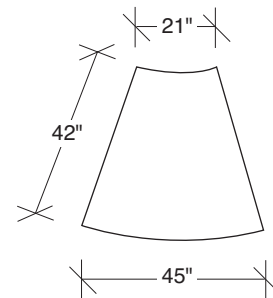

### No. 1442-004 OTTOMAN

W 21 D 42 H 18 in.

### No. 1442-000 OTTOMAN

W 36 D 42 H 18 in.

**1442-100**  
ARMLESS CHAIR

**1442-102**  
RAF CHAIR

**1442-004**  
OTTOMAN

**1442-000**  
OTTOMAN

**1442-005**  
OTTOMAN

**1442-104**  
LEFT CORNER

**1442-303**  
SOFA

**1442-105**  
RIGHT CORNER

**Straight Up  
1442 - Series**

Scale 1/4" = 1'0"  
All upholstery sizes are approximate

Note: Measurements are for frame only  
the thickness of upholstery can add inches to a larger sectional