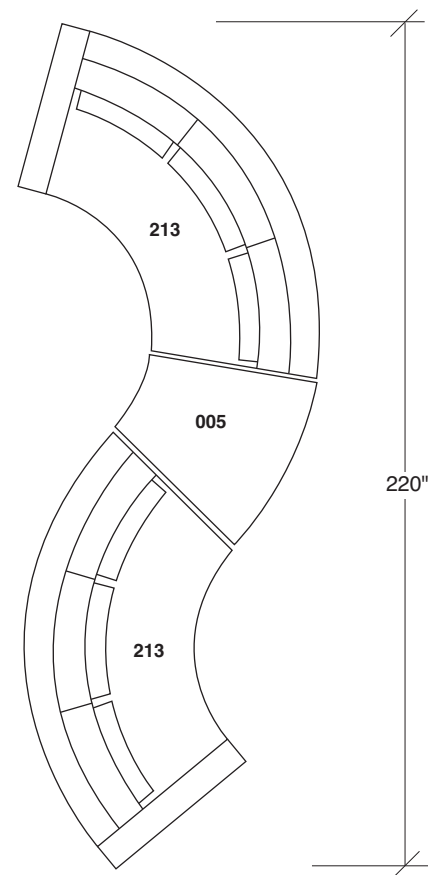

### No. 1442-004 OTTOMAN

W 21 D 42 H 18 in.

### No. 1442-000 OTTOMAN

W 36 D 42 H 18 in.

### No. 1442-102 RAF CHAIR

W 42 D 42 H 27 in.  
 Seat depth 22 in.  
 Seat height 18 in.  
 Arm height 27 in.  
 Arm width 7 in.

### No. 1431-08 LARGE ROUND TABLE TRAY

Dia. 26 H 1¼ in.  
 Shown in storm wood finish.

**1442-213**  
LAF CURVED  
SOFA

**1442-214**  
RAF CURVED  
SOFA

**1442-210**  
ARMLESS CURVED  
SOFA

**1442-101**  
LAF CHAIR