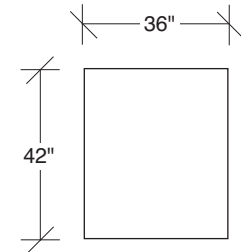

1442-000
OTTOMAN