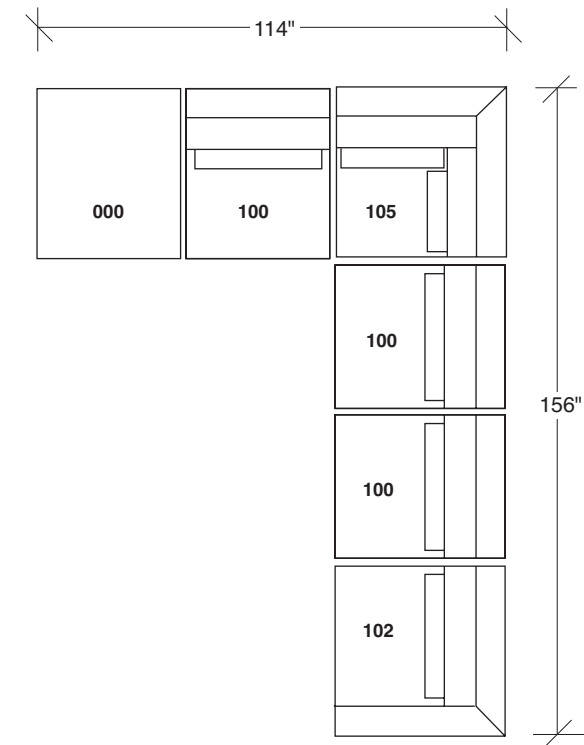

### No. 1442-004 OTTOMAN

W 21 D 42 H 18 in.

### No. 1442-000 OTTOMAN

W 36 D 42 H 18 in.

### No. 1442-102 RAF CHAIR

W 42 D 42 H 27 in.  
 Seat depth 22 in.  
 Seat height 18 in.  
 Arm height 27 in.  
 Arm width 7 in.

**Straight Up  
1442 - Series**

Scale 1/4" = 1'0"  
All upholstery sizes are approximate

Note: Measurements are for frame only  
the thickness of upholstery can add inches to a larger sectional