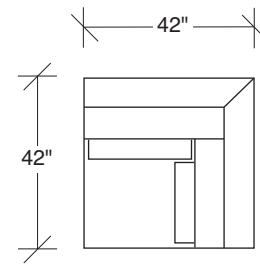

1442-105
RIGHT CORNER