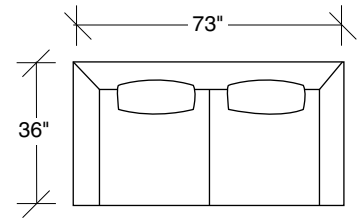

Spaced Out

No. 1424-311 LEFT SOFA

W 67 D 36 H 30 in.

Seat depth 22 in.

Seat height 17 in.

Arm height 30 in.

No. 1424-402 RIGHT CHAISE

W 91 D 36 H 30 in.

Seat depth 22 in.

Seat height 17 in.

Height to top of back cushion 35 inches approximately. Shown with polished stainless steel finish legs. Also available in liquid bronze, black powder coat, white powder coat or gray powder coat metal finish. Must specify. Throw pillows optional. Must specify.

1424-402
RIGHT CHAISE

1424-401
LEFT CHAISE

1424-203
STUDIO SOFA

1424-311
LAF SOFA

1424-312
RAF SOFA

1424-313
SOFA

Spaced Out
1424 - Series

Scale 1/4" = 1'0"
All upholstery sizes are approximate