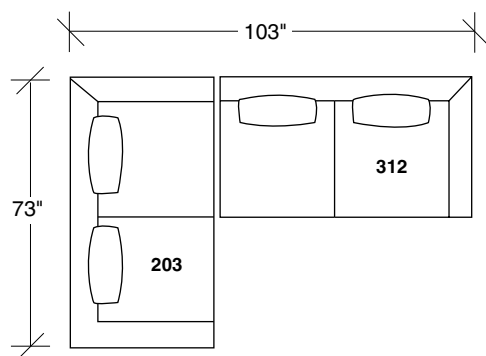

Spaced Out

No. 1424-311 LEFT SOFA

W 67 D 36 H 30 in.

Seat depth 22 in.

Seat height 17 in.

Arm height 30 in.

No. 1424-402 RIGHT CHAISE

W 91 D 36 H 30 in.

Seat depth 22 in.

Seat height 17 in.

Height to top of back cushion 35 inches approximately. Shown with polished stainless steel finish legs. Also available in liquid bronze, black powder coat, white powder coat or gray powder coat metal finish. Must specify. Throw pillows optional. Must specify.

1424-402
RIGHT CHAISE

1424-401
LEFT CHAISE

1424-203
STUDIO SOFA

1424-311
LAF SOFA

1424-312
RAF SOFA

1424-313
SOFA

Spaced Out
1424 - Series

Scale 1/4" = 1'0"
All upholstery sizes are approximate