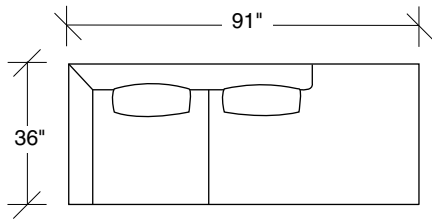

Spaced Out

No. 1424-311 LEFT SOFA

W 67 D 36 H 30 in.

Seat depth 22 in.

Seat height 17 in.

Arm height 30 in.

No. 1424-402 RIGHT CHAISE

W 91 D 36 H 30 in.

Seat depth 22 in.

Seat height 17 in.

Height to top of back cushion 35 inches approximately. Shown with polished stainless steel finish legs. Also available in liquid bronze, black powder coat, white powder coat or gray powder coat metal finish. Must specify. Throw pillows optional. Must specify.

1424-402
RIGHT CHAISE

1424-401
LEFT CHAISE

1424-203
STUDIO SOFA

1424-311
LAF SOFA

1424-312
RAF SOFA

1424-313
SOFA

Spaced Out
1424 - Series

Scale 1/4" = 1'0"
All upholstery sizes are approximate