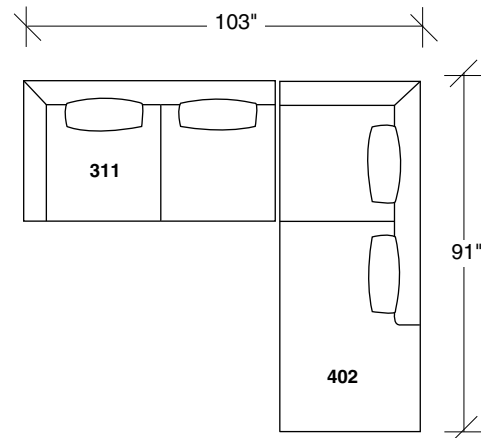

Spaced Out

No. 1424-311 LEFT SOFA

W 67 D 36 H 30 in.

Seat depth 22 in.

Seat height 17 in.

Arm height 30 in.

No. 1424-402 RIGHT CHAISE

W 91 D 36 H 30 in.

Seat depth 22 in.

Seat height 17 in.

Height to top of back cushion 35 inches approximately. Shown with polished stainless steel finish legs. Also available in liquid bronze, black powder coat, white powder coat or gray powder coat metal finish. Must specify. Throw pillows optional. Must specify.

1424-402
RIGHT CHAISE

1424-401
LEFT CHAISE

1424-203
STUDIO SOFA

1424-311
LAF SOFA

1424-312
RAF SOFA

1424-313
SOFA

Spaced Out
1424 - Series

Scale 1/4" = 1'0"
All upholstery sizes are approximate