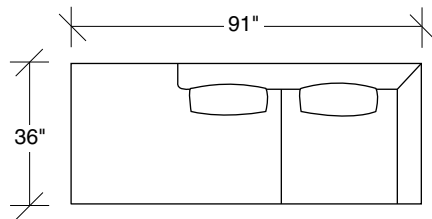

Spaced Out

No. 1424-311 LEFT SOFA

W 67 D 36 H 30 in.

Seat depth 22 in.

Seat height 17 in.

Arm height 30 in.

No. 1424-402 RIGHT CHAISE

W 91 D 36 H 30 in.

Seat depth 22 in.

Seat height 17 in.

Height to top of back cushion 35 inches approximately. Shown with polished stainless steel finish legs. Also available in liquid bronze, black powder coat, white powder coat or gray powder coat metal finish. Must specify. Throw pillows optional. Must specify.

1424-402
RIGHT CHAISE

1424-401
LEFT CHAISE

1424-203
STUDIO SOFA

1424-311
LAF SOFA

1424-312
RAF SOFA

1424-313
SOFA

Spaced Out
1424 - Series

Scale 1/4" = 1'0"
All upholstery sizes are approximate