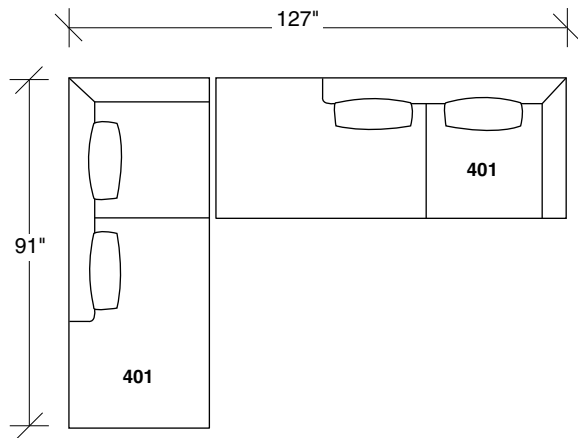

Spaced Out

No. 1424-311 LEFT SOFA

W 67 D 36 H 30 in.

Seat depth 22 in.

Seat height 17 in.

Arm height 30 in.

No. 1424-402 RIGHT CHAISE

W 91 D 36 H 30 in.

Seat depth 22 in.

Seat height 17 in.

Height to top of back cushion 35 inches approximately. Shown with polished stainless steel finish legs. Also available in liquid bronze, black powder coat, white powder coat or gray powder coat metal finish. Must specify. Throw pillows optional. Must specify.

1424-402
RIGHT CHAISE

1424-401
LEFT CHAISE

1424-203
STUDIO SOFA

1424-311
LAF SOFA

1424-312
RAF SOFA

1424-313
SOFA

Spaced Out
1424 - Series

Scale 1/4" = 1'0"
All upholstery sizes are approximate