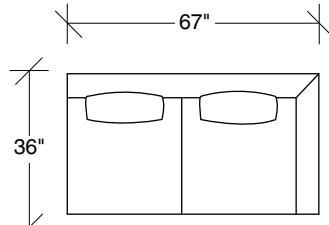

Spaced Out

No. 1424-311 LEFT SOFA

W 67 D 36 H 30 in.

Seat depth 22 in.

Seat height 17 in.

Arm height 30 in.

No. 1424-402 RIGHT CHAISE

W 91 D 36 H 30 in.

Seat depth 22 in.

Seat height 17 in.

Height to top of back cushion 35 inches approximately. Shown with polished stainless steel finish legs. Also available in liquid bronze, black powder coat, white powder coat or gray powder coat metal finish. Must specify. Throw pillows optional. Must specify.

1424-402
RIGHT CHAISE

1424-401
LEFT CHAISE

1424-203
STUDIO SOFA

1424-311
LAF SOFA

1424-312
RAF SOFA

1424-313
SOFA

Spaced Out
1424 - Series

Scale 1/4" = 1'0"
All upholstery sizes are approximate