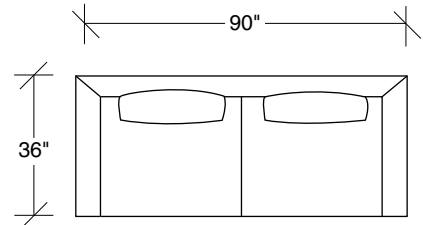

Spaced Out

No. 1424-311 LEFT SOFA

W 67 D 36 H 30 in.

Seat depth 22 in.

Seat height 17 in.

Arm height 30 in.

No. 1424-402 RIGHT CHAISE

W 91 D 36 H 30 in.

Seat depth 22 in.

Seat height 17 in.

Height to top of back cushion 35 inches approximately. Shown with polished stainless steel finish legs. Also available in liquid bronze, black powder coat, white powder coat or gray powder coat metal finish. Must specify. Throw pillows optional. Must specify.

1424-402
RIGHT CHAISE

1424-401
LEFT CHAISE

1424-203
STUDIO SOFA

1424-311
LAF SOFA

1424-312
RAF SOFA

1424-313
SOFA

Spaced Out
1424 - Series

Scale 1/4" = 1'0"
All upholstery sizes are approximate