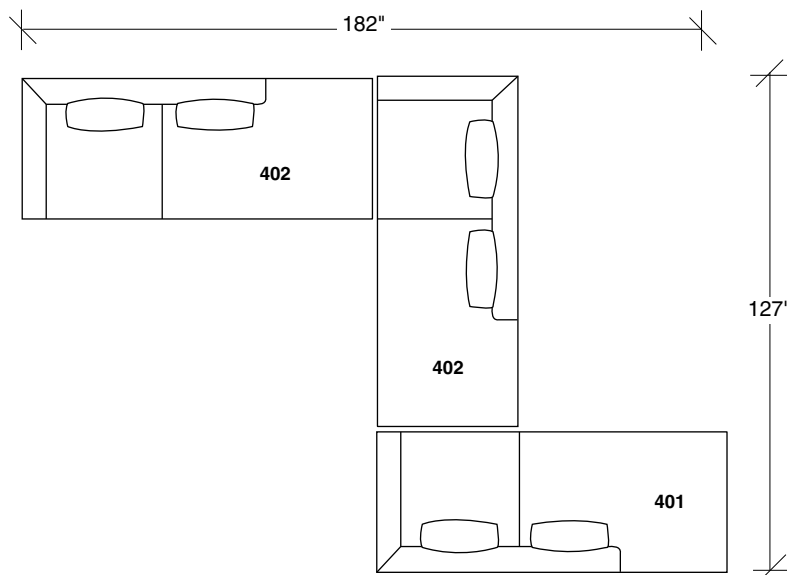

Spaced Out

No. 1424-311 LEFT SOFA

W 67 D 36 H 30 in.

Seat depth 22 in.

Seat height 17 in.

Arm height 30 in.

No. 1424-402 RIGHT CHAISE

W 91 D 36 H 30 in.

Seat depth 22 in.

Seat height 17 in.

Height to top of back cushion 35 inches approximately. Shown with polished stainless steel finish legs. Also available in liquid bronze, black powder coat, white powder coat or gray powder coat metal finish. Must specify. Throw pillows optional. Must specify.

1424-402
RIGHT CHAISE

1424-401
LEFT CHAISE

1424-203
STUDIO SOFA

1424-311
LAF SOFA

1424-312
RAF SOFA

1424-313
SOFA

Spaced Out
1424 - Series

Scale 1/4" = 1'0"
All upholstery sizes are approximate