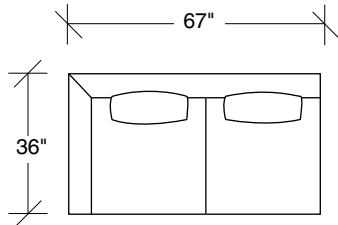

Spaced Out

No. 1424-311 LEFT SOFA

W 67 D 36 H 30 in.

Seat depth 22 in.

Seat height 17 in.

Arm height 30 in.

No. 1424-402 RIGHT CHAISE

W 91 D 36 H 30 in.

Seat depth 22 in.

Seat height 17 in.

Height to top of back cushion 35 inches approximately. Shown with polished stainless steel finish legs. Also available in liquid bronze, black powder coat, white powder coat or gray powder coat metal finish. Must specify. Throw pillows optional. Must specify.

1424-402
RIGHT CHAISE

1424-401
LEFT CHAISE

1424-203
STUDIO SOFA

1424-311
LAF SOFA

1424-312
RAF SOFA

1424-313
SOFA

Spaced Out
1424 - Series

Scale 1/4" = 1'0"
All upholstery sizes are approximate