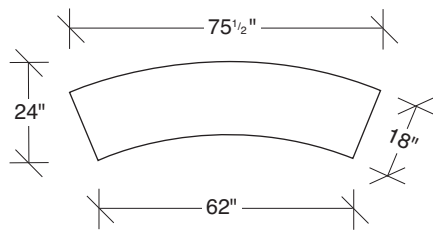

No. 1331-30-B CURVED SOFA TABLE

(shown twice)

W 75½ D 18 H 20 in.

Top: Quartered figured maple veneer available in any TC wood finish. Must specify. Base: Brushed bronze.

No. 1224-303 SOFA

W 121 D 34 H 30 in.

Seat depth 22 in.

Seat height 17 in.

Arm height 24 in.

Arm width 5 in.

Throw pillows optional. Must specify. Brushed bronze leg shown.

1331-30-B
CURVED SOFA TABLE

1331-B Series

Scale 1/4" = 1'0"

All upholstery sizes are approximate