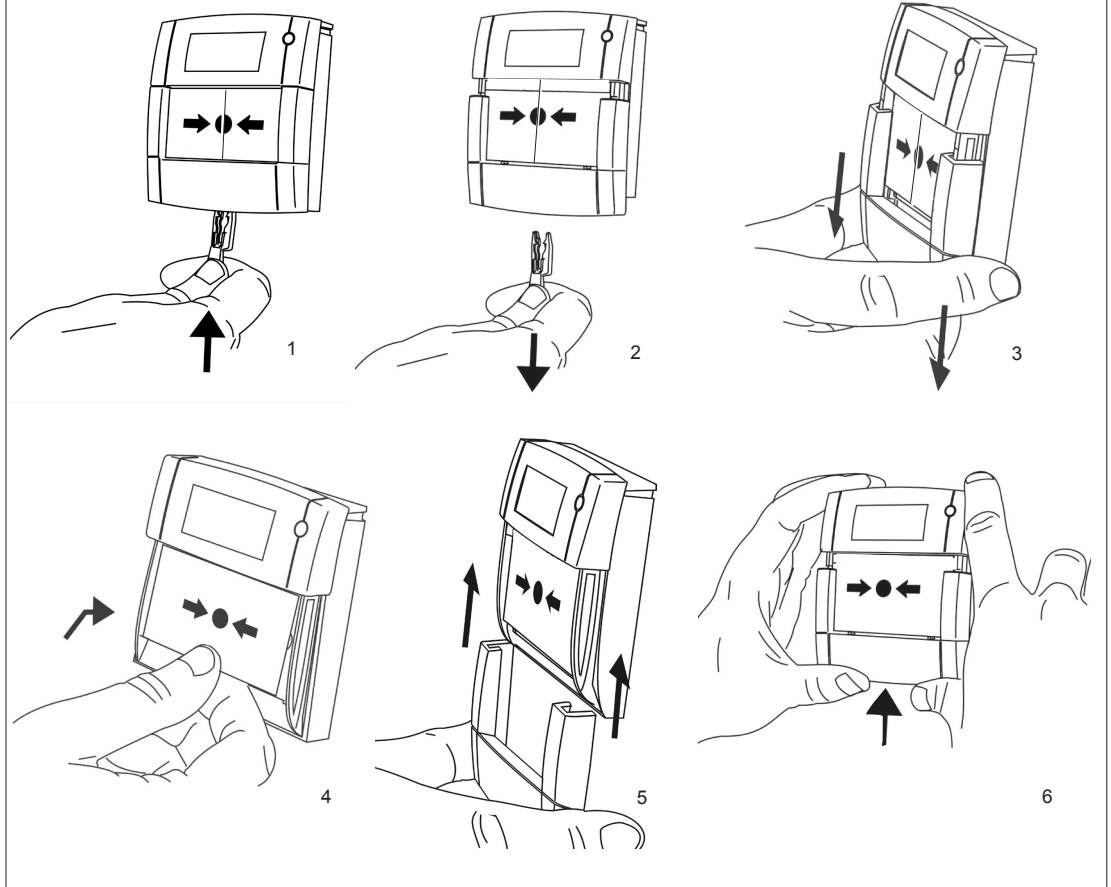

XP95/BG Old Style Manual Call Point

User Instruction Sheet

TO TEST & RESET

TO REPLACE GLASS / INTERCHANGE BETWEEN RESETTABLE AND GLASS ELEMENT

Fire Safety

Call Systems

Access & Security

DDA Compliance