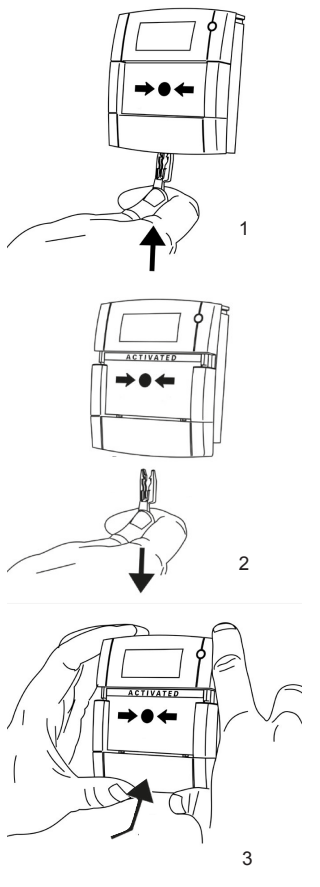

XP95/BG Old Style Manual Call Point

User Instruction Sheet

TO TEST & RESET

TO REPLACE GLASS / INTERCHANGE BETWEEN RESETTABLE AND GLASS ELEMENT

Fire Safety

Call Systems

Access & Security

DDA Compliance