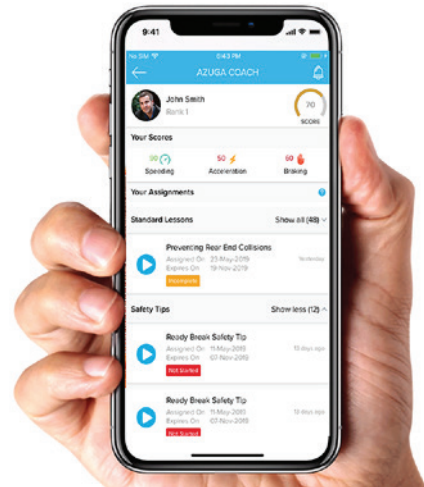

Lesson topics include

- Avoiding Collisions while Backing & Parking
- Preventing Rear-End Collisions
- Avoiding Collisions at Intersection
- Avoiding Aggressive Driving
- Driving Impaired - Not Worth the Risk