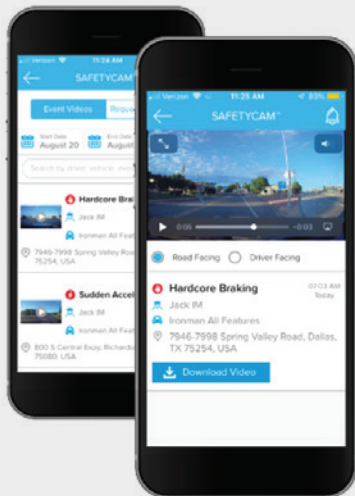

Lesson topics include

- Avoiding Collisions while Backing & Parking
- Preventing Rear-End Collisions
- Avoiding Collisions at Intersection
- Avoiding Aggressive Driving
- Driving Impaired - Not Worth the Risk