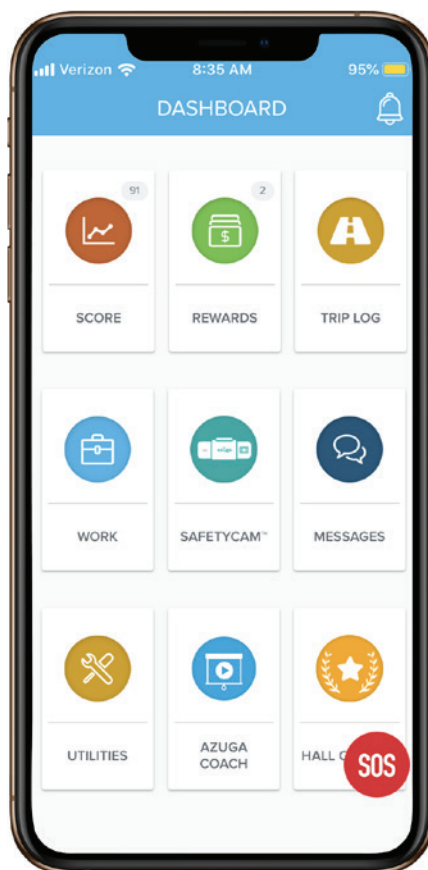

TRIP LOGS AND TAGGING

A complete log of every trip with details on miles, idle time and speed. Tag trips for work or personal use.

MESSAGING

It makes it easy for supervisors and drivers to exchange messages, photos, videos, and locations.

HELPFUL UTILITIES

Where Did I Park, TrackMe ETA function, navigation, vehicle health monitor and other useful gadgets.

SETTINGS AND HELP

Customize the app and get instant help on app functions.

IN TROUBLE?

Press the panic button to alert your manager instantly and receive the emergency assistance you need.

¹ iOS users note: Due to inherent iOS limitations, the app can only detect calls made, received and missed. It cannot detect text messages, or any other type of cell phone usage such as browsing, email and maps.

*Additional fees apply