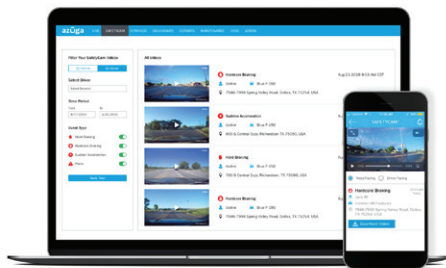

1. Get visibility into unsafe driving activity

Improve safety through alerts and quickly investigate risky driving video evidence to prevent accidents.