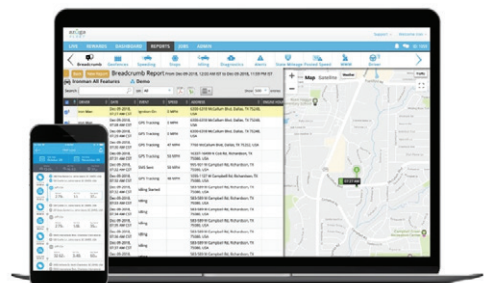

3. A Comprehensive Fleet Telematics Solution

Combining video with GPS fleet telematics in an easy to use interface - Save money while knowing what your drivers are doing.

azuga™ SafetyCam

80% of car crashes are attributed to distracted driving. Take the next step and elevate your fleet's safety.