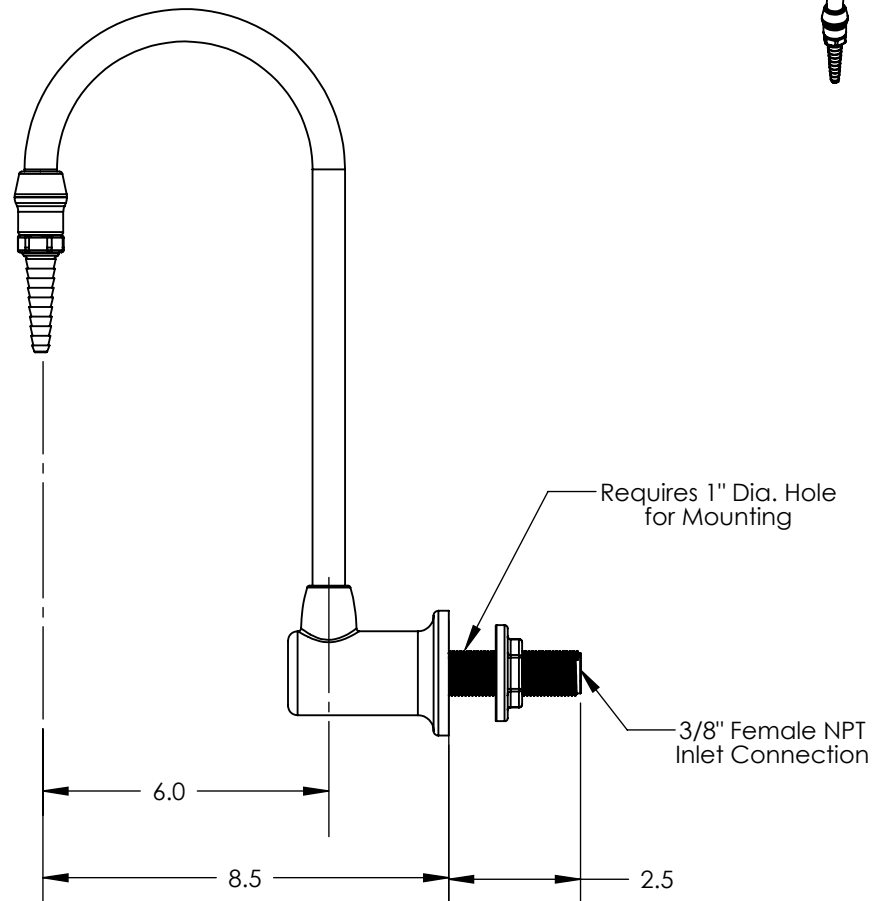

Removable Barb Tip
Leaves a 1/4" female NPT
Connection

Designer			TITLE: Lab Faucet, Wall Mount, Remote, No Valve
Review			
Engineer			
 MARQUEST SCIENTIFIC <small>Fluid Handling Products</small>			DWG. NO. LG-WR-X(1)= PVC (2) = Natural PP (3) = PVDF
UNLESS OTHERWISE SPECIFIED DIMENSIONS ARE IN INCHES	2950 Airway Avenue, Costa Mesa, CA 92626	SCALE: N/A	Format: SD

REV

SHEET 1 OF 1