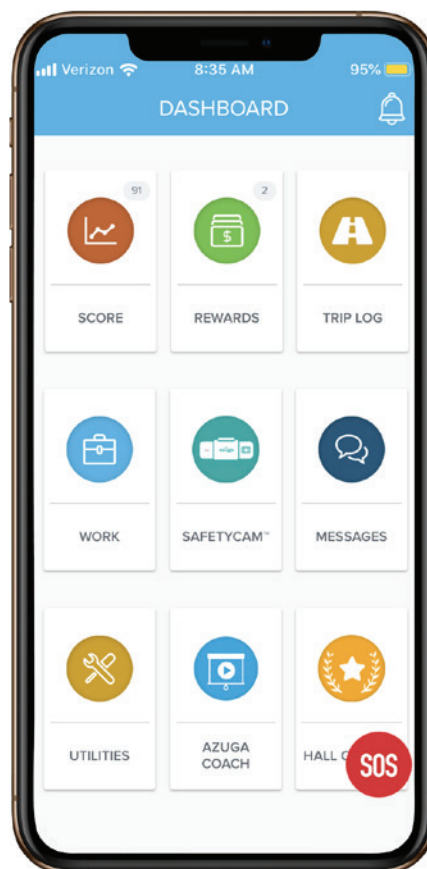

TRIP LOGS AND TAGGING

A complete log of every trip with details on miles, idle time and speed. Tag trips for work or personal use.

MESSAGING

It makes it easy for supervisors and drivers to exchange messages, photos, videos, and locations.

HELPFUL UTILITIES

Where Did I Park, TrackMe ETA function, navigation, vehicle health monitor and other useful gadgets.

SETTINGS AND HELP

Customize the app and get instant help on app functions.

IN TROUBLE?

Press the panic button to alert your manager instantly and receive the emergency assistance you need.

¹ iOS users note: Due to inherent iOS limitations, the app can only detect calls made, received and missed. It cannot detect text messages, or any other type of cell phone usage such as browsing, email and maps.