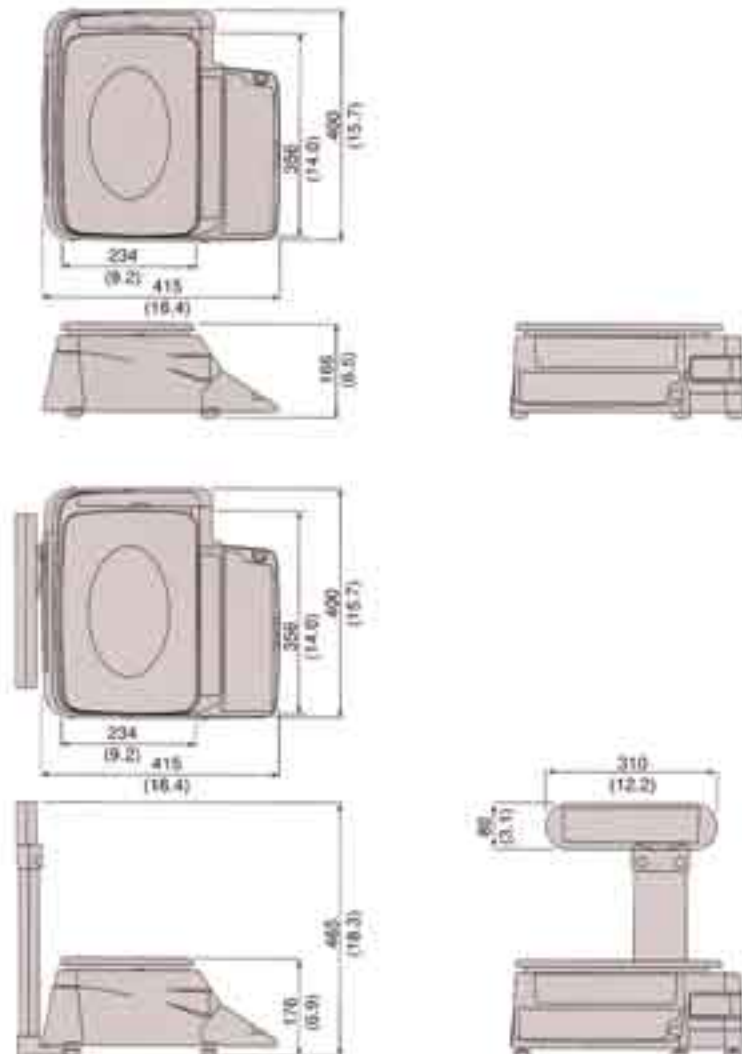

Eye-catching point of purchase labels determine whether products sit on the shelf or are snatched up by consumers. The Astra excels by producing attractive labels up to 64mm in width and 85mm long...all at an incredibly fast 80mm per second.

Applications

- Supermarket
- Bakery
- C-Store
- Deli
- Seafood shop
- Specialty store

Pole type

Specifications

Capacity	30 lb, 15 kg
Display	(Type 1) Tare: 4 digits, Weight: 5 digits, Unit Price: 5 digits, Total Price: 6 digits (Type 2) Weight: 5 digits, Unit Price: 8 digits, Total Price: 8 digits
Accuracy	1/3000
Minimum Graduations	0.01 lb, 0.005 kg
Label Width	38 - 64 mm
Label Printing Width	Up to 60 mm
Label Length	30 - 85 mm
Label Backing Paper Width	Up to 67 mm
Printing Speed	80 mm/sec.
Label Roll Dimension	Inside diameter: 40 mm Outside diameter: 100 mm
Communications	RS232C (for AstraLink PLU editor) Scale data copy function
Keyboard	64 keys (88 presets using Mode key)
Memory Capacity	256 KB 3800 PLUs (30 characters per PLU)
Power Supply	AC 115 V / 220 V / 240 V, 50 / 60 Hz
Approvals	UL, C-UL, CE, C-Tick, NTEP

Dimensions unit: mm (inch)

230 W. Coleman St. • Rice Lake, WI 54868 • USA
TEL: 715-234-9171 • FAX: 715-234-6967 • www.ricelakeretail.com

© 2005 Rice Lake Weighing Systems
Specifications subject to change without notice