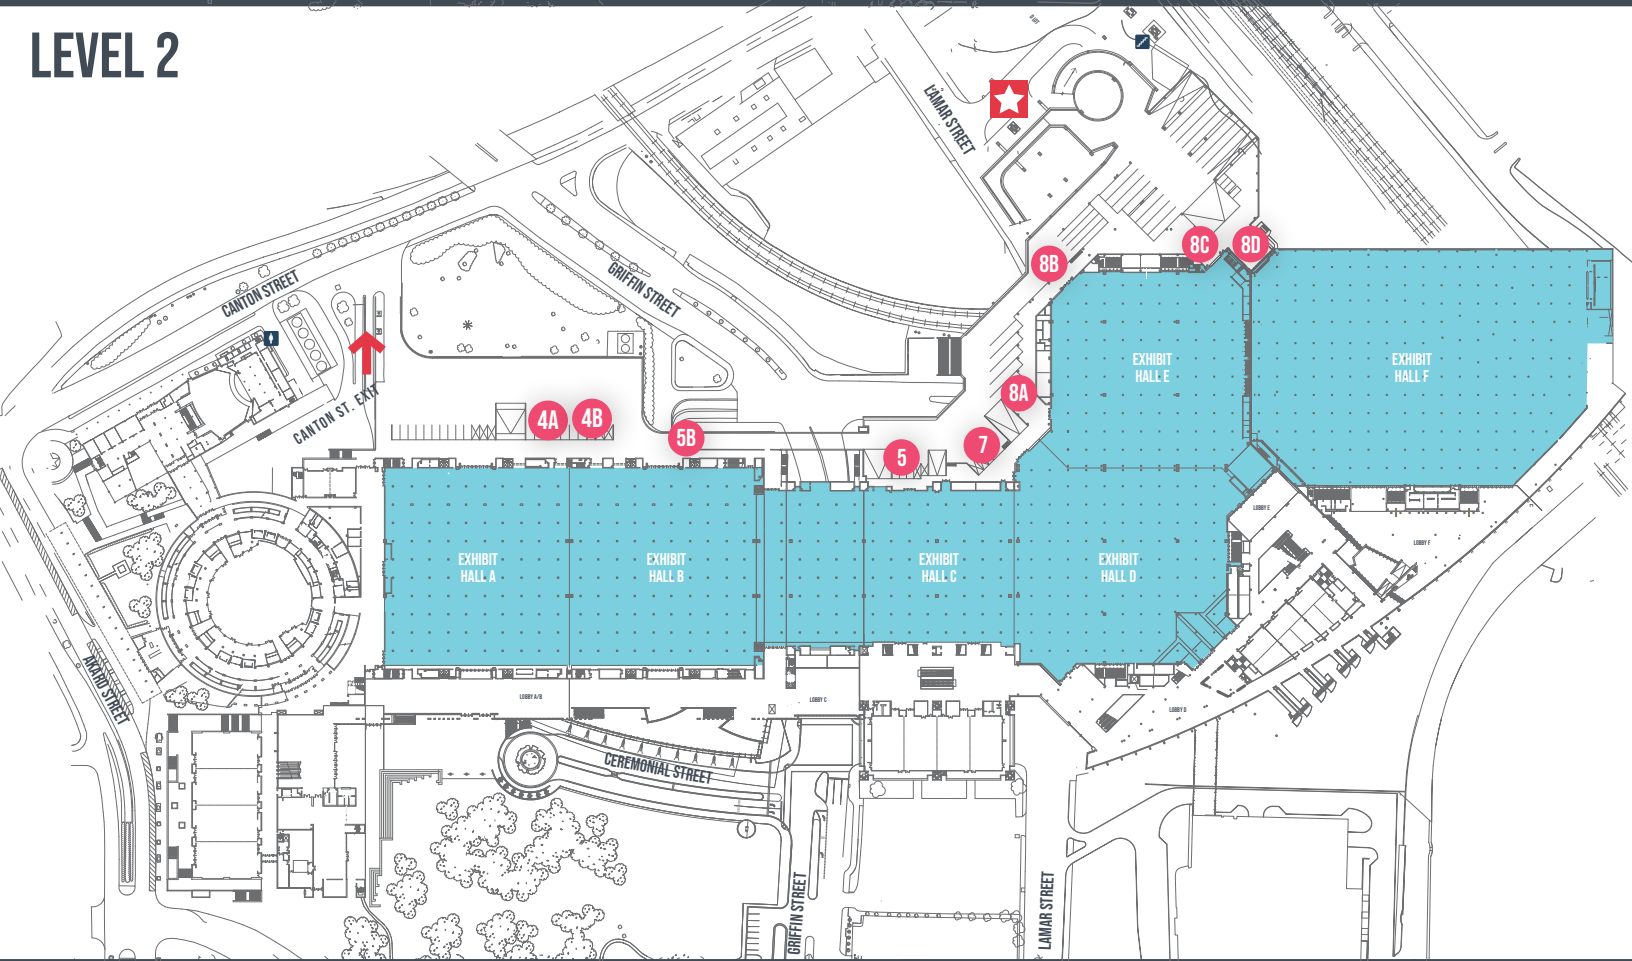

LEVEL 1

LEVEL 2

FOR LEVEL 2 DOCKS ENTER AT 801 S LAMAR, AND DRIVE UP RAMP

- KEY: ● Level 2 Dock ● Lower Level Dock ★ Dock Entrance ↑ Canton St. Exit ■ Exhibit Hall

KBHCCD DOCK MAP