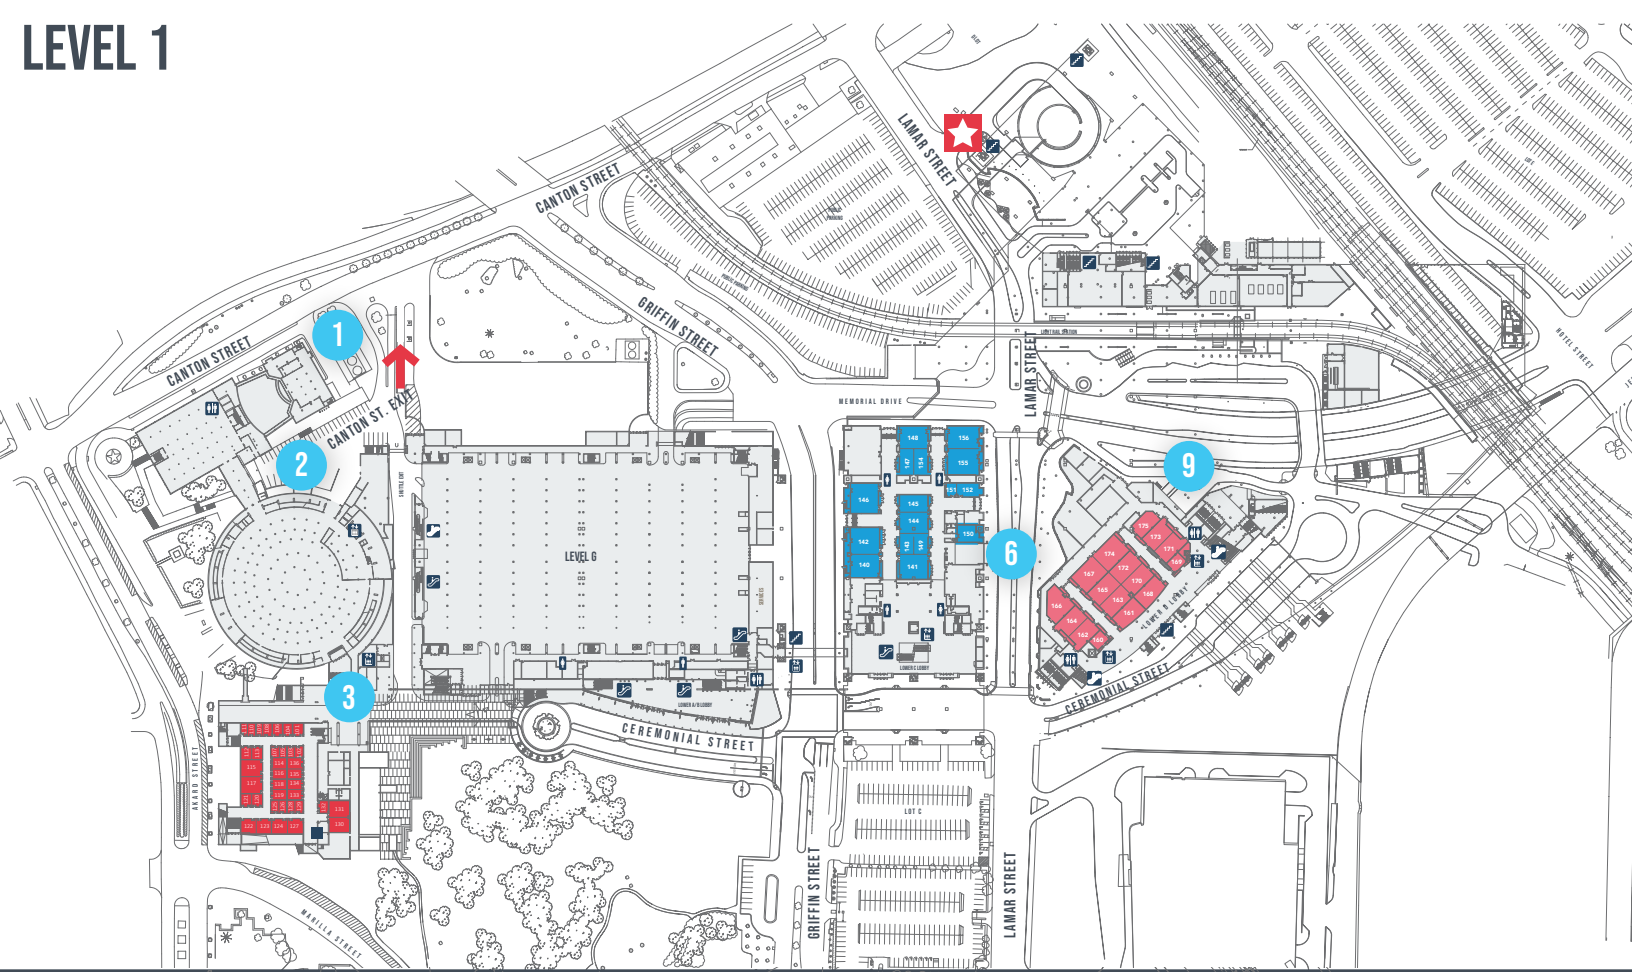

LEVEL 1

LEVEL 2

FOR LEVEL 2 DOCKS ENTER AT 801 S LAMAR, AND DRIVE UP RAMP

- KEY: ● Level 2 Dock ● Lower Level Dock ★ Dock Entrance ↑ Canton St. Exit ■ Exhibit Hall

KBHCCD DOCK MAP