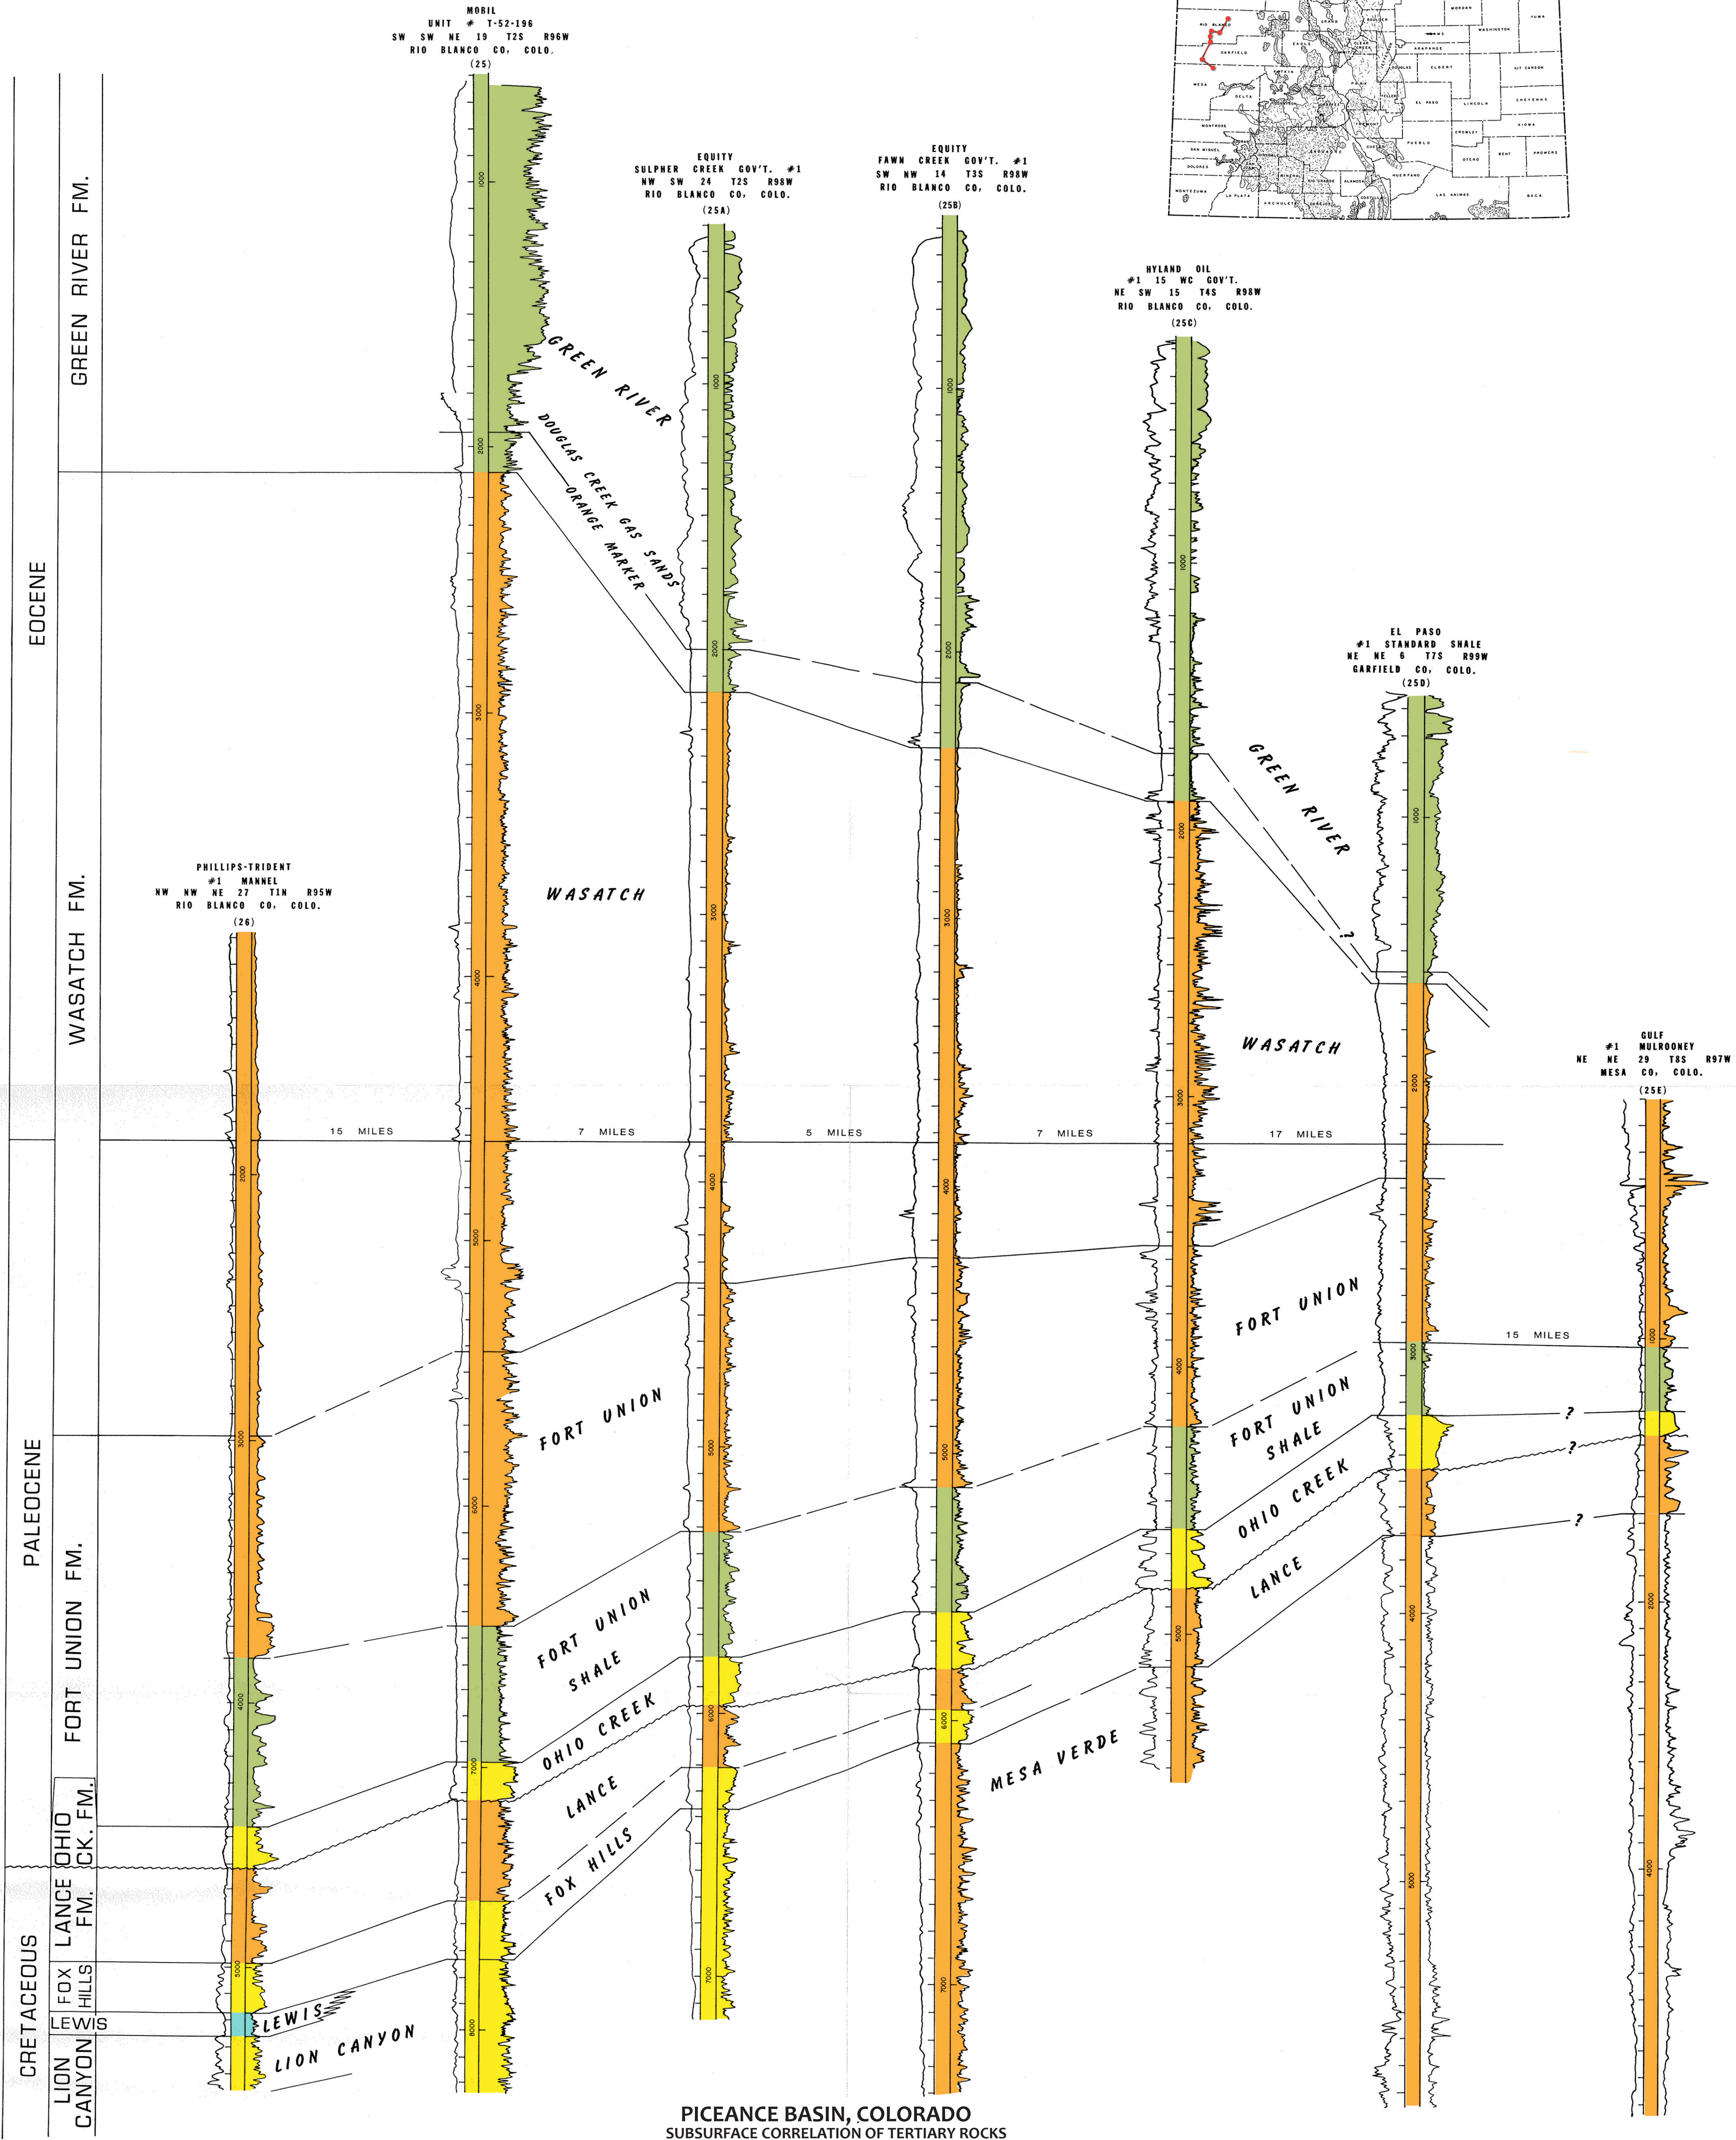

NORTH

SOUTH

INDEX MAP

MAY 1977
PREPARED BY:
LIONEL BRENNEMAN

SOURCE: ROCKY MOUNTAIN ASSOCIATION OF GEOLOGISTS
RESEARCH COMMITTEE
DENNIS IRWIN, CHAIRMAN
SPECIAL PUBLICATION NO. 2 - 1977