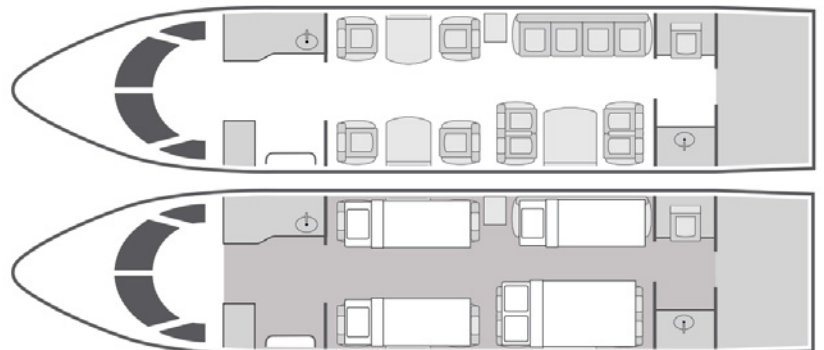

# Challenger 605

12  
Passengers

  
Onboard Wi-Fi

New York, USA  
Home Base

- + 2011 spacious interior with 4 forward club seats, aft 4-place conference group and 4-place divan
- + Complimentary domestic Wi-Fi
- + Dual 20" cabin monitors with DVD and Airshow
- + Forward galley with microwave and coffee maker
- + Aft lavatory
- + Cabin accessible baggage
- + **360 aircraft cabin tour**

YOM/Year of Refurbishment	2010/2011
Wi-Fi	Domestic
Beds	4
Lavatories	1
Cabin Height/Length/Width	6'1" x 28'4" x 8'2"
Range	4,000 NM

Sleeps up to five

[flyjetedge.com](http://flyjetedge.com)

Operated by JetSelect LLC, a Jet Edge family of companies. AOC #U5QA550L