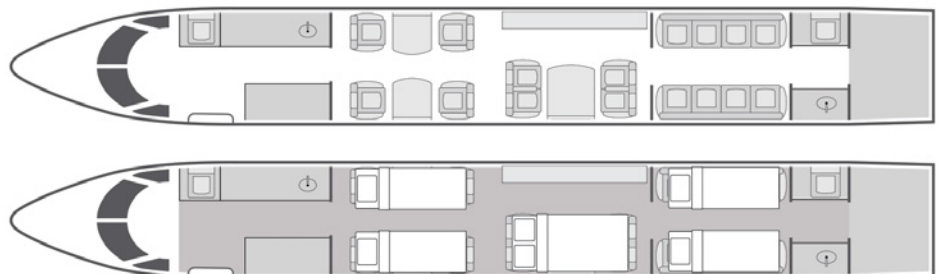

JET EDGE

818.442.0096

sales@flyjetedge.com

Gulfstream G450

16
Passengers

Onboard Wi-Fi

Texas, USA
Home Base

- + 2017 interior with forward 4-place club seating, mid cabin 4-place conference table, two aft 4-place divans
- + International satellite internet and complimentary domestic Wi-Fi
- + Dual 24" monitors with DVD and Airshow
- + Aft cabin converts into private stateroom
- + Full forward galley with oven and microwave
- + Forward and aft lavatories
- + Flight phone
- + MedAir emergency medical kit

YOM/Year of Refurbishment	2017
Wi-Fi	Domestic + International
Beds	5
Lavatories	2
Baggage	169 ft ³
Cabin Height/Length/Width	6'2" x 45'1" x 7'4"
Range	4,300 NM

Sleeps up to six

flyjetedge.com

Operated by Western Air Charter Inc, DBA Jet Edge International. AOC #W6JA769L