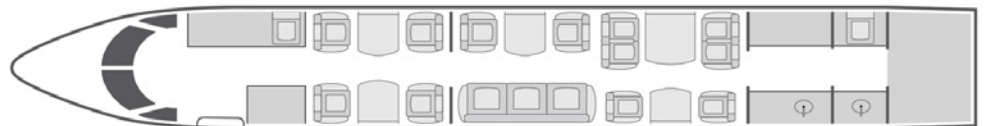

JET EDGE

818.442.0096

sales@flyjetedge.com

Gulfstream GIV-SP

15
Passengers

Onboard Wi-Fi

Floating
Home Base

- + 15 passenger seating configuration with forward four-place club seating, mid cabin divan opposite dual club seating, and aft cabin four-place conference table convertible opposite dual club seats
- + Cabin features a 2020 partially refurbished interior
- + Equipped with complimentary high speed 4G domestic Wi-Fi
- + Video entertainment system with DVD/CD player
- + Sleeps up to 7 passengers
- + Forward galley with oven and microwave
- + **360 aircraft cabin tour**

YOM/Year of Refurbishment	1997/2020
Wi-Fi	High Speed Domestic
Beds	6
Lavatories	2
Baggage	169 ft ³
Cabin Height/Length/Width	6'2" x 45'1" x 7'4"
Range	4,200 NM

Sleeps up to seven

flyjetedge.com

Operated by Western Air Charter Inc, DBA Jet Edge International. AOC #W6JA769L