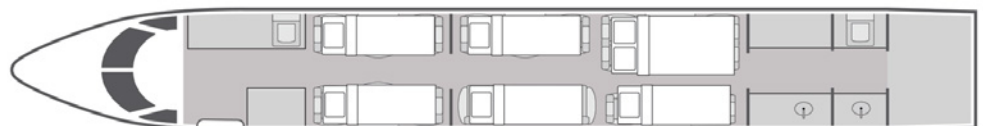

JET EDGE

818.442.0096

sales@flyjetedge.com

Gulfstream GIV-SP

15
Passengers

Onboard Wi-Fi

Floating
Home Base

- + 15 passenger seating configuration with forward four-place club seating, mid cabin divan opposite dual club seating, and aft cabin four-place conference table convertible opposite dual club seats
- + Cabin features a 2020 partially refurbished interior
- + Equipped with complimentary high speed 4G domestic Wi-Fi
- + Video entertainment system with DVD/CD player
- + Sleeps up to 7 passengers
- + Forward galley with oven and microwave
- + **360 aircraft cabin tour**

YOM/Year of Refurbishment	1997/2020
Wi-Fi	High Speed Domestic
Beds	6
Lavatories	2
Baggage	169 ft ³
Cabin Height/Length/Width	6'2" x 45'1" x 7'4"
Range	4,200 NM

Sleeps up to seven

flyjetedge.com

Operated by Western Air Charter Inc, DBA Jet Edge International. AOC #W6JA769L