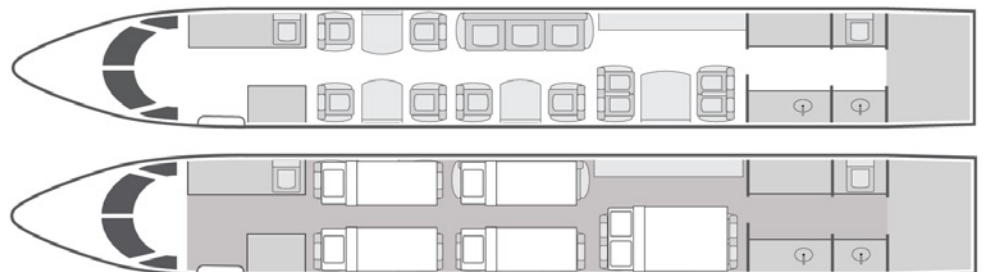

# Gulfstream GIV-SP

13  
Passengers

Onboard Wi-Fi

California, USA  
Home Base

- + Spacious 13-passenger configuration features: forward four-place club, mid-cabin three-place divan, and aft four-place conference group
- + Complimentary domestic L5 high speed Wi-Fi with international data available
- + Entertainment system featuring dual CD/DVD players, full speakers with equalizer, 13" side monitor, and video monitors at individual seats
- + Full-service aft galley with conventional oven, microwave oven, and dual coffeemakers

YOM/Year of Refurbishment	1999/2015
Wi-Fi	International + High Speed Domestic
Beds	5
Lavatories	2
Baggage	169 ft <sup>3</sup>
Cabin Height/Length/Width	6'2" x 45'1" x 7'4"
Range	4,200 NM

Sleeps up to six