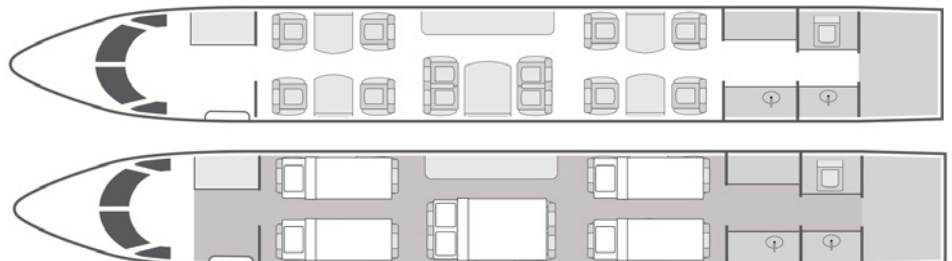

JET EDGE

818.442.0096

sales@flyjetedge.com

Gulfstream GV

12
Passengers

Onboard Wi-Fi

Floating
Home Base

- + Spacious 12 passenger interior with forward 4-place club seating, mid-cabin 4-place conference area, and aft 4-place club seating
- + Complimentary domestic Wi-Fi
- + Entertainment system featuring dual HD cabin monitors with Airshow 4000, DVD players, and flight-view camera system
- + Full service aft galley with microwave oven, digital high-temperature convection oven, wine storage
- + Custom 2013 upgraded interior
- + 110V electrical outlets at every seat
- + Satellite phone service
- + Aft lavatory

YOM/Year of Refurbishment	2001/2013
Wi-Fi	Domestic
Beds	5
Lavatories	2
Cabin Height/Length/Width	6'2" x 43'11" x 7'4"
Range	6,400 NM

Sleeps up to six

flyjetedge.com

Operated by Western Air Charter Inc, DBA Jet Edge International. AOC #W6JA769L