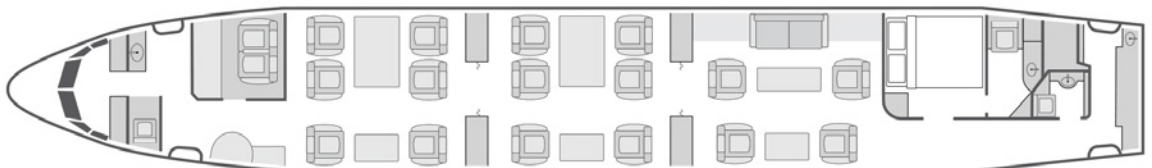

Boeing Business Jet

16
Passengers

Onboard Wi-Fi

Floating
Home Base

- + Spacious 16 passenger interior with full custom 2019 interior three zone VIP layout with private aft stateroom en suite lavatory
- + Complimentary domestic high-speed 4G Wi-Fi with Gogo Talk & Text
- + SkyfliX™ entertainment system with iPads featuring more than 500 movie titles
- + Gogo Vision streaming movie service
- + Sleeping arrangements for up to 7 passengers in 5 beds
- + Satellite phone service
- + Dual forward and aft full-service galleys with microwave ovens, high-temperature convection ovens, and coffeemakers
- + Enclosed forward crew rest
- + Dual conference areas
- + Extended range fuel tanks
- + [360 aircraft cabin tour](#)

YOM/Year of Refurbishment	1999/2019
Wi-Fi	4G Domestic
Beds	5
Lavatories	3
Cabin Height/Length/Width	7'0" x 79'3" x 10'6"
Range	6,200 NM

Aft Lounge

Mid Cabin

En Suite

Aft Lounge

Forward Cabin

Sleeping accommodations for up to 7 passengers in 5 beds