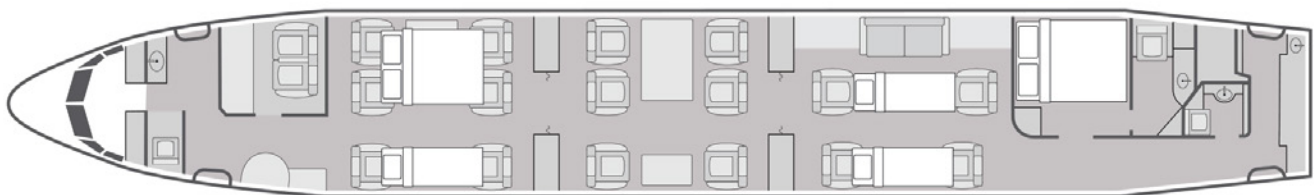

Boeing Business Jet

16
Passengers

Onboard Wi-Fi

Floating
Home Base

- + Spacious 16 passenger interior with full custom 2019 interior three zone VIP layout with private aft stateroom en suite lavatory
- + Complimentary domestic high-speed 4G Wi-Fi with Gogo Talk & Text
- + SkyfliX™ entertainment system with iPads featuring more than 500 movie titles
- + Gogo Vision streaming movie service
- + Sleeping arrangements for up to 7 passengers in 5 beds
- + Satellite phone service
- + Dual forward and aft full-service galleys with microwave ovens, high-temperature convection ovens, and coffeemakers
- + Enclosed forward crew rest
- + Dual conference areas
- + Extended range fuel tanks
- + [360 aircraft cabin tour](#)

YOM/Year of Refurbishment	1999/2019
Wi-Fi	4G Domestic
Beds	5
Lavatories	3
Cabin Height/Length/Width	7'0" x 79'3" x 10'6"
Range	6,200 NM

Aft Lounge

Mid Cabin

En Suite

Aft Lounge

Forward Cabin

Sleeping accommodations for up to 7 passengers in 5 beds