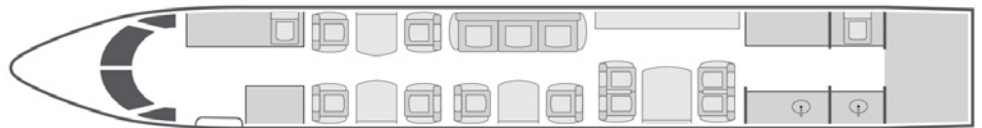

Gulfstream GIV-SP

13
Passengers

Onboard Wi-Fi

Floating
Home Base

- + 13 passenger seating with forward four-place club seating, mid-cabin three-place divan opposite two-place club seating, and aft cabin four-place conference table
- + 2020 refurbished interior with quilted leather seating
- + Equipped with complimentary domestic Wi-Fi
- + Bluetooth enabled surround sound
- + Entertainment system with DVD/CD player
- + Airshow with cabin monitor
- + Full aft galley with oven and microwave
- + Satellite phone system
- + Sleeps up to 6 passengers
- + Forward and aft lavatories

YOM/Year of Refurbishment	2000/2020
Wi-Fi	Domestic
Beds	5
Lavatories	2
Cabin Height/Length/Width	6'2" x 45'1" x 7'4"
Range	4,200 NM

Sleeps up to six