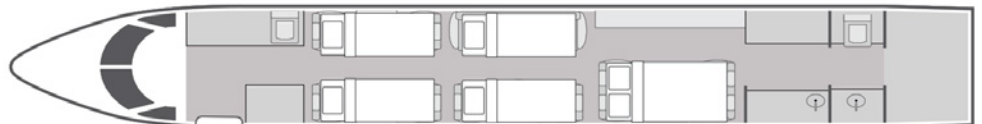

Gulfstream GIV-SP

13
Passengers

Onboard Wi-Fi

Floating
Home Base

- + 13 passenger seating with forward four-place club seating, mid-cabin three-place divan opposite two-place club seating, and aft cabin four-place conference table
- + 2020 refurbished interior with quilted leather seating
- + Equipped with complimentary domestic Wi-Fi
- + Bluetooth enabled surround sound
- + Entertainment system with DVD/CD player
- + Airshow with cabin monitor
- + Full aft galley with oven and microwave
- + Satellite phone system
- + Sleeps up to 6 passengers
- + Forward and aft lavatories

YOM/Year of Refurbishment	2000/2020
Wi-Fi	Domestic
Beds	5
Lavatories	2
Cabin Height/Length/Width	6'2" x 45'1" x 7'4"
Range	4,200 NM

Sleeps up to six