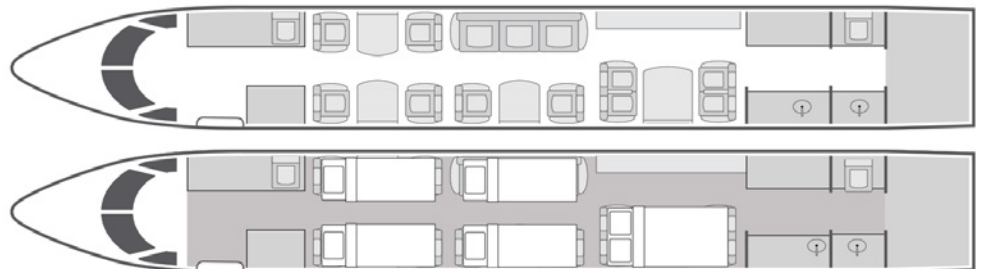

JET EDGE

818.442.0096

sales@flyjetedge.com

Gulfstream GIV-SP

13
Passengers

Onboard Wi-Fi

Floating
Home Base

- + 13 passenger seating with forward four-place club seating, mid-cabin three-place divan opposite two-place club seating, and aft cabin four-place conference table
- + 2020 refurbished interior with quilted leather seating
- + Equipped with complimentary domestic Wi-Fi
- + Entertainment system with DVD/CD player
- + Airshow with cabin monitor
- + Full aft galley with oven and microwave
- + Satellite phone system
- + Sleeps up to 6 passengers
- + Forward and aft lavatories

YOM/Year of Refurbishment	1999/2016
Wi-Fi	Domestic
Beds	5
Lavatories	2
Baggage	169 ft ³
Cabin Height/Length/Width	6'2" x 45'1" x 7'4"
Range	4,200 NM

Sleeps up to six

Operated by Western Air Charter Inc, DBA Jet Edge International. AOC #W6JA769L