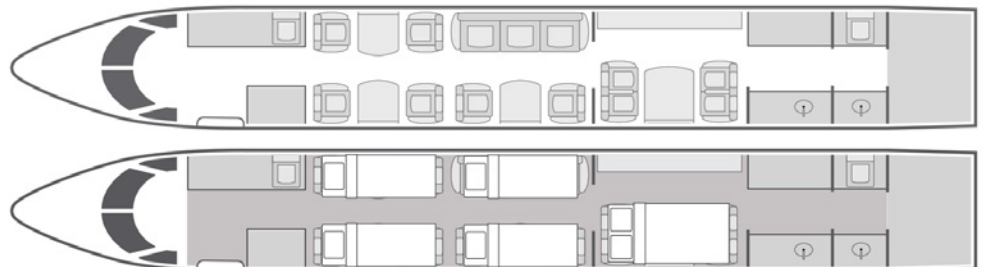

JET EDGE

818.442.0096

sales@flyjetedge.com

Gulfstream GIV-SP

13
Passengers

Onboard Wi-Fi

California, USA
Home Base

- + 13 passenger seating configuration with forward four-place club seating, mid-cabin three-place divan opposite two-place club seating, and aft cabin four-place conference table
- + Cabin features a 2020 refurbished modern interior
- + Equipped with complimentary domestic Wi-Fi
- + Bluetooth enabled surround sound
- + Entertainment system with DVD/CD player and iPod connectivity
- + Airshow with dual cabin monitors
- + Sleeps up to 6 passengers
- + Full aft galley with oven and microwave
- + **360 Aircraft Cabin Tour**

YOM/Year of Refurbishment	2002/2020
Wi-Fi	Domestic
Beds	5
Lavatories	2
Baggage	169 ft ³
Cabin Height/Length/Width	6'2" x 45'1" x 7'4"
Range	4,200 NM

Sleeps up to six

Operated by Western Air Charter Inc, DBA Jet Edge International. AOC #W6JA769L