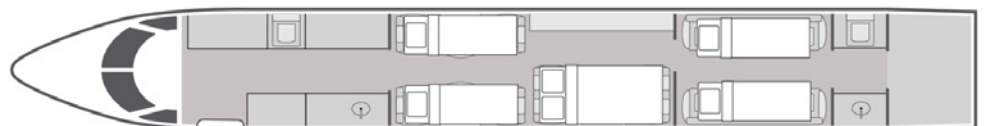

# Gulfstream GIV-SP

15  
Passengers

Onboard Wi-Fi

Floating  
Home Base

- + 15 passenger seating configuration with forward four-place club seating, mid cabin cabin four-place conference table, and aft cabin with dual divans convertible into a private stateroom
- + Cabin features a 2020 refurbished interior
- + Equipped with complimentary 4G domestic Wi-Fi
- + Video entertainment system with DVD/CD player
- + Bluetooth enabled surround sound
- + In-flight camera system
- + Sleeps up to 6 passengers
- + Forward galley with oven and microwave
- + **360 Aircraft Cabin Tour**

YOM/Year of Refurbishment	2000/2020
Wi-Fi	4G Domestic
Beds	5
Lavatories	2
Baggage	169 ft <sup>3</sup>
Cabin Height/Length/Width	6'2" x 45'1" x 7'4"
Range	4,200 NM

Sleeps up to six

[flyjetedge.com](http://flyjetedge.com)