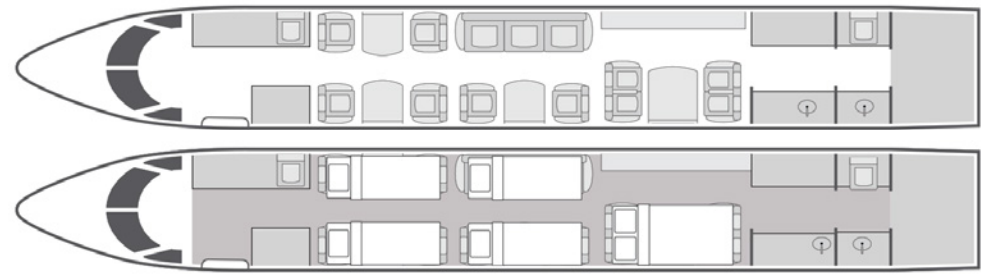

JET EDGE

818.442.0096

sales@flyjetedge.com

Gulfstream GIV-SP

13
Passengers

Onboard Wi-Fi

Floating
Home Base

- + Comfortable 13-passenger executive seating configuration
- + Entertainment system with CD/DVD player and iPod docking station
- + Equipped with complimentary domestic L5 high-speed 4G Wi-Fi with text & talk and streaming video
- + International Wi-Fi available with associated fees
- + Interior and exterior refurbished in 2016
- + Fully enclosed private aft lavatory and forward crew lavatory
- + Airshow with cabin monitors
- + Satellite phone system
- + Sleeps up to 6 passengers

YOM/Year of Refurbishment	1999/2016
Wi-Fi	International/4G Domestic
Beds	5
Lavatories	2
Baggage	169 ft ³
Cabin Height/Length/Width	6'2" x 45'1" x 7'4"
Range	4,200 NM

Sleeps up to six

Operated by Western Air Charter Inc, DBA Jet Edge International. AOC #W6JA769L