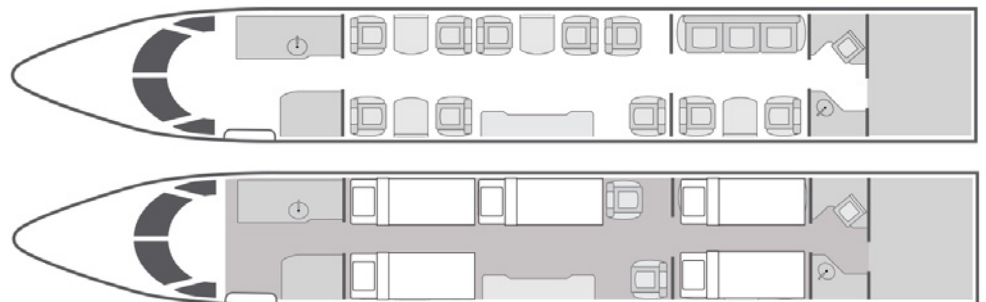

JET EDGE

818.442.0096

sales@flyjetedge.com

Legacy 600

13
Passengers

Onboard Wi-Fi

Utah, USA
Home Base

- + 13-passenger 2015 interior with all leather seating featuring: forward 4-place club, mid-cabin 2 place club opposite credenza and two additional captains chairs, aft stateroom with 3-place divan opposite 2-place club
- + Complimentary domestic high speed 4G L5 Wi-Fi with streaming video
- + JETMAP HD Worldwide, DVD player, forward & aft bulkhead LCD monitors
- + Wireless media server with eight iPad Pro media players and Bose noise-cancelling headsets
- + Granite countertops
- + Fully enclosed private aft lavatory
- + Gourmet forward galley equipped with convection oven, microwave, and coffee maker

YOM/Year of Refurbishment	2005/2015
Wi-Fi	High Speed Domestic
Beds	5
Lavatories	1
Baggage	286 ft ³
Cabin Height/Length/Width	6'0" x 42'6" x 6'9"
Range	3,400 NM

Sleeps up to six

flyjetedge.com

Operated by Western Air Charter Inc, DBA Jet Edge International. AOC #W6JA769L