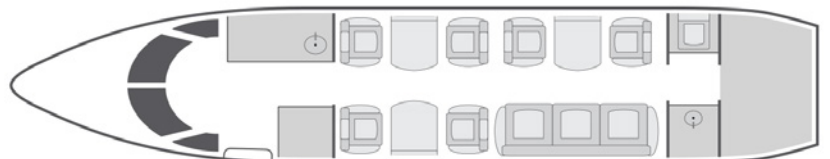

Home Base

- + Factory-delivered 2020 aircraft with all-leather seating featuring 6 club seats and aft 3-place divan
- + High speed Ka-band international Wi-Fi
- + Entertainment system features dual HD cabin monitors with digital media server in addition to Apple TV and iPad
- + In flight camera system
- + Forward galley with oven, microwave, chilled storage & coffee maker
- + Gulfstream Cabin Management System
- + Wireless flight phone
- + Aft lavatory

YOM	2020
Wi-Fi	Ka-Band High Speed Int'l
Beds	4
Lavatories	1
Baggage	154 ft ³
Cabin Height/Length/Width	6'3" x 26'0" x 7'2"
Range	3,600 NM

flyjetedge.com

Operated by Jet Edge, a JEI Holdings LLC company. AOC #W6JA769L