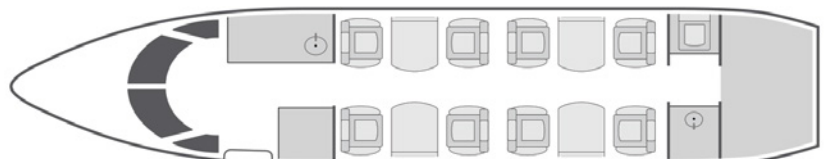

Gulfstream G280

8

Passengers

Onboard Wi-Fi

Florida, USA

Home Base

- + Cabin features all-leather club seating via eight captain's chairs
- + Complimentary domestic Wi-Fi with international data also available
- + Entertainment system features dual HD cabin monitors with digital media server in addition to Apple TV and iPad
- + Forward galley with oven, microwave, chilled storage & coffee maker
- + In flight camera system
- + Aft lavatory

YOM/Year of Refurbishment	2013/2014
Wi-Fi	Domestic + International
Beds	4
Lavatories	1
Baggage	154 ft³
Cabin Height/Length/Width	6'3" x 26'0" x 7'2"
Range	3,600 NM