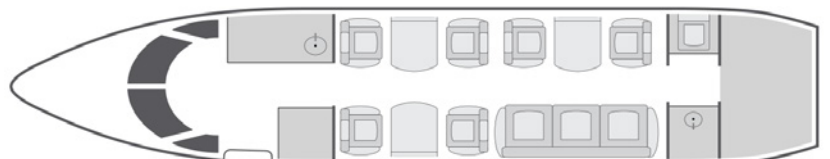

# Gulfstream G280

9

Passengers

Onboard Wi-Fi

Florida, USA

Home Base

- + Factory-delivered 2020 aircraft with all-leather seating featuring 6 club seats and aft 3-place divan
- + High speed Ka-band international Wi-Fi
- + Entertainment system features dual HD cabin monitors with digital media server in addition to Apple TV and iPad
- + Forward galley with oven, microwave, chilled storage & coffee maker
- + Gulfstream Cabin Management System
- + Wireless flight phone
- + Aft lavatory

YOM	2020
Wi-Fi	Ka-Band High Speed Int'l
Beds	1
Lavatories	1
Baggage	154 ft <sup>3</sup>
Cabin Height/Length/Width	6'3" x 26'0" x 7'2"
Range	3,600 NM

flyjetedge.com

Operated by Jet Edge, a JEI Holdings LLC company. AOC #W6JA769L