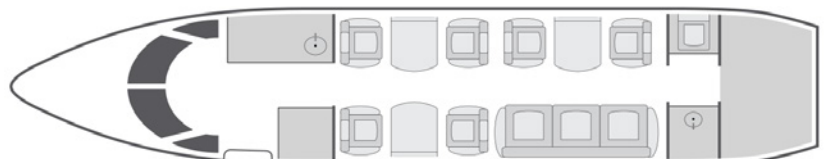

Gulfstream G280

9

Passengers

Onboard Wi-Fi

Florida, USA

Home Base

- + Comfortable 9 passenger executive configuration
- + Equipped with complimentary domestic Wi-Fi
- + Full service forward galley
- + Fully private aft lavatory
- + Aircell Satellite phone service with cordless handset in cabin
- + Extensive entertainment system with video monitors featuring Airshow, DVD, and CD, and iPod connectivity

YOM	2013
Wi-Fi	Domestic + International
Beds	1
Lavatories	1
Baggage	154 ft³
Cabin Height/Length/Width	6'3" x 26'0" x 7'2"
Range	3,600 NM