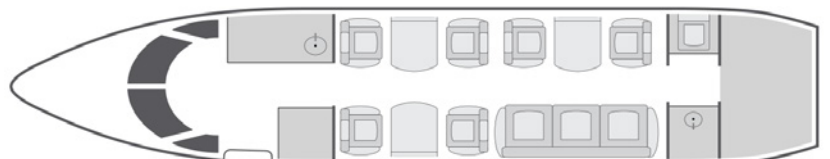

# Gulfstream G280

9

Passengers

Onboard Wi-Fi

Nevada, USA

Home Base

- + Comfortable 9 passenger executive configuration
- + Equipped with complimentary domestic Wi-Fi
- + Full service forward galley
- + Fully private aft lavatory
- + Aircell Satellite phone service with cordless handset in cabin
- + Extensive entertainment system with video monitors featuring Airshow, DVD, and CD, and iPod connectivity

|                           |                          |
|---------------------------|--------------------------|
| YOM                       | 2017                     |
| Wi-Fi                     | Domestic + International |
| Beds                      | 1                        |
| Lavatories                | 1                        |
| Baggage                   | 154 ft <sup>3</sup>      |
| Cabin Height/Length/Width | 6'3" x 26'0" x 7'2"      |
| Range                     | 3,600 NM                 |